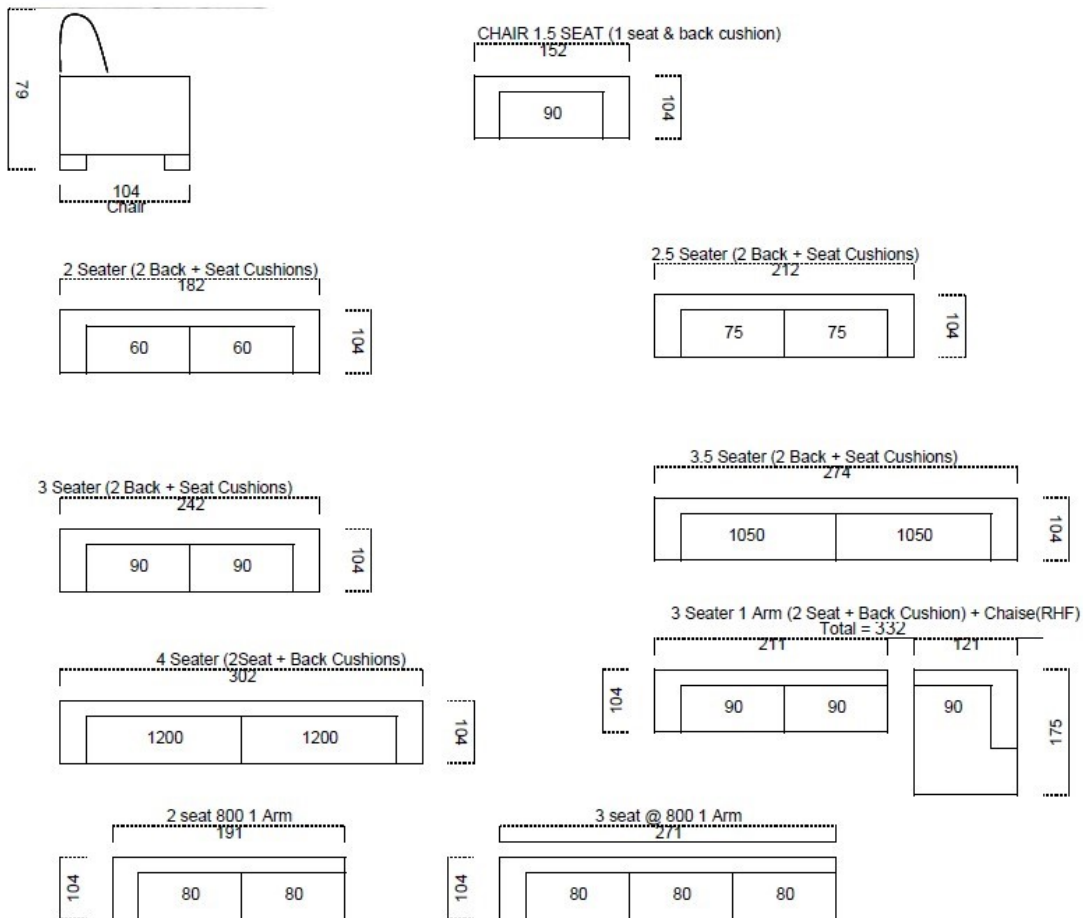

Dimensions are in centimetres and are an approximate. There may be variations as this is a hand made product. Dimensions may be subject to change without notification if improvements are made to product.