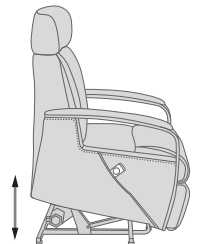

## FUNCTIONS

INTEGRATED FOOTSTOOL

EFFORTLESS RECLINING

HEIGHT ADJUSTABLE HEAD AND NECK SUPPORT

LIFT CHAIR

## DIMENSIONS

CHAIR SIZE	TOTAL WIDTH	TOTAL DEPTH	TOTAL HEIGHT	SEAT WIDTH	SEAT HEIGHT	SEAT DEPTH	TOTAL DEPTH (reclined)	WALL CLEARANCE REQUIREMENT
LF275 Majesty standard size with chaise	80 cm / 31.4 in	94-98 cm / 37-38.5 in	104-117 & 142-154 cm / 40.9-46 & 55.9-60.6 in	56 cm / 22 in	48 cm / 18.8 in	57 cm / 22.4 in	155-163 cm / 61-64.1 in	22.5-25.5 cm / 8.8-10 in
LF375 Majesty large size with chaise	86 cm / 33.8 in	94-98 cm / 37-38.5 in	104-117 & 142-154 cm / 40.9-46 & 55.9-60.6 in	56 cm / 22 in	48 cm / 18.8 in	57 cm / 22.4 in	155-163 cm / 61-64.1 in	22.5-25.5 cm / 8.8-10 in