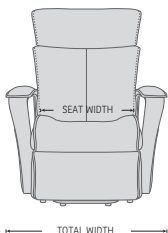

## FUNCTIONS

INTEGRATED FOOTSTOOL

EFFORTLESS RECLINING

HEIGHT ADJUSTABLE HEAD AND NECK SUPPORT

LIFT CHAIR

## DIMENSIONS

CHAIR SIZE	TOTAL WIDTH	TOTAL DEPTH	TOTAL HEIGHT	SEAT WIDTH	SEAT HEIGHT	SEAT DEPTH	TOTAL DEPTH (reclined)	WALL CLEARANCE REQUIREMENT
LF275 Majesty standard size with chaise	80 cm / 31.4 in	94-98 cm / 37-38.5 in	104-117 & 142-154 cm / 40.9-46 & 55.9-60.6 in	56 cm / 22 in	48 cm / 18.8 in	57 cm / 22.4 in	155-163 cm / 61-64.1 in	22.5-25.5 cm / 8.8-10 in
LF375 Majesty large size with chaise	86 cm / 33.8 in	94-98 cm / 37-38.5 in	104-117 & 142-154 cm / 40.9-46 & 55.9-60.6 in	56 cm / 22 in	48 cm / 18.8 in	57 cm / 22.4 in	155-163 cm / 61-64.1 in	22.5-25.5 cm / 8.8-10 in