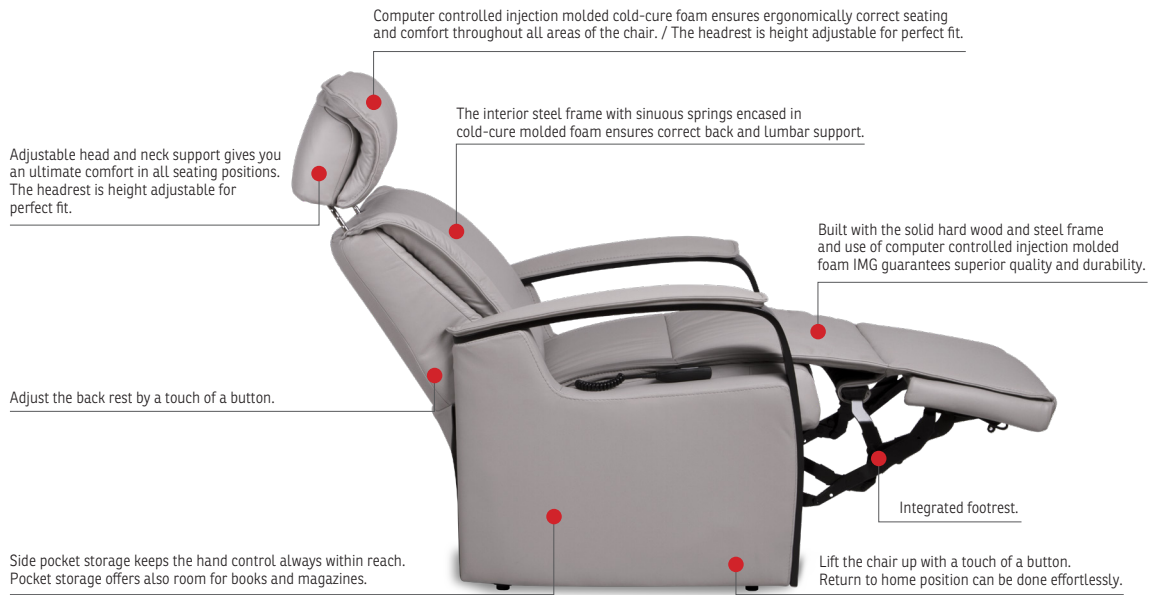

Integrated footstool

Effortless reclining

Adjustable head-and neck support

Lift chair

# MAJESTY LIFT CHAIR ONE MOTOR

## FUNCTIONS

INTEGRATED FOOTSTOOL

EFFORTLESS RECLINING

HEIGHT ADJUSTABLE HEAD AND NECK SUPPORT

LIFT CHAIR