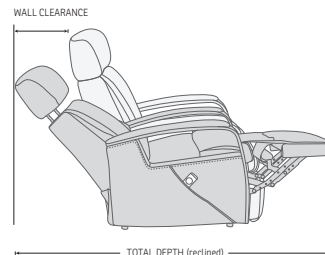

## FUNCTIONS

INTEGRATED FOOTSTOOL

EFFORTLESS RECLINING

HEIGHT ADJUSTABLE HEAD AND NECK SUPPORT

LIFT CHAIR

## DIMENSIONS

CHAIR SIZE	TOTAL WIDTH	TOTAL DEPTH	TOTAL HEIGHT	SEAT WIDTH	SEAT HEIGHT	SEAT DEPTH	TOTAL DEPTH (reclined)	WALL CLEARANCE REQUIREMENT
LF275 Majesty standard size with chaise	80 cm / 31.4 in	94-98 cm / 37-38.5 in	104-117 & 142-154 cm / 40.9-46 & 55.9-60.6 in	56 cm / 22 in	48 cm / 18.8 in	57 cm / 22.4 in	155-163 cm / 61-64.1 in	22.5-25.5 cm / 8.8-10 in
LF375 Majesty large size with chaise	86 cm / 33.8 in	94-98 cm / 37-38.5 in	104-117 & 142-154 cm / 40.9-46 & 55.9-60.6 in	56 cm / 22 in	48 cm / 18.8 in	57 cm / 22.4 in	155-163 cm / 61-64.1 in	22.5-25.5 cm / 8.8-10 in