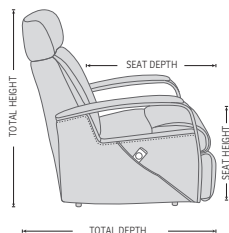

## FUNCTIONS

INTEGRATED FOOTSTOOL

EFFORTLESS RECLINING

HEIGHT ADJUSTABLE HEAD AND NECK SUPPORT

LIFT CHAIR

## DIMENSIONS

CHAIR SIZE	TOTAL WIDTH	TOTAL DEPTH	TOTAL HEIGHT	SEAT WIDTH	SEAT HEIGHT	SEAT DEPTH	TOTAL DEPTH (reclined)	WALL CLEARANCE REQUIREMENT
LF275 Majesty standard size with chaise	80 cm / 31.4 in	94-98 cm / 37-38.5 in	104-117 & 142-154 cm / 40.9-46 & 55.9-60.6 in	56 cm / 22 in	48 cm / 18.8 in	57 cm / 22.4 in	155-163 cm / 61-64.1 in	22.5-25.5 cm / 8.8-10 in
LF375 Majesty large size with chaise	86 cm / 33.8 in	94-98 cm / 37-38.5 in	104-117 & 142-154 cm / 40.9-46 & 55.9-60.6 in	56 cm / 22 in	48 cm / 18.8 in	57 cm / 22.4 in	155-163 cm / 61-64.1 in	22.5-25.5 cm / 8.8-10 in