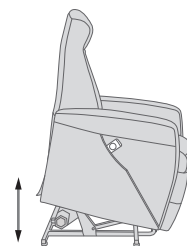

## FUNCTIONS

INTEGRATED FOOTSTOOL

EFFORTLESS RECLINING

HEIGHT ADJUSTABLE HEAD AND NECK SUPPORT

LIFT CHAIR

## DIMENSIONS