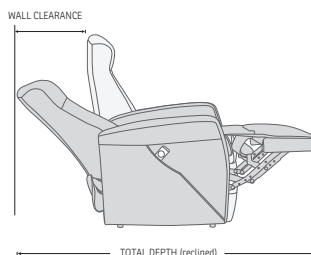

## FUNCTIONS

INTEGRATED FOOTSTOOL

EFFORTLESS RECLINING

HEIGHT ADJUSTABLE HEAD AND NECK SUPPORT

LIFT CHAIR

## DIMENSIONS