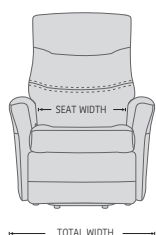

## FUNCTIONS

INTEGRATED FOOTSTOOL

EFFORTLESS RECLINING

HEIGHT ADJUSTABLE HEAD AND NECK SUPPORT

LIFT CHAIR

## DIMENSIONS