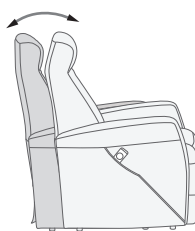

Integrated footstool

Effortless reclining

Adjustable head-and neck support

Lumbar support

Lift chair

# SILVERSTONE LIFT CHAIR ONE MOTOR

## FUNCTIONS

INTEGRATED FOOTSTOOL

EFFORTLESS RECLINING

HEIGHT ADJUSTABLE HEAD AND NECK SUPPORT

LIFT CHAIR