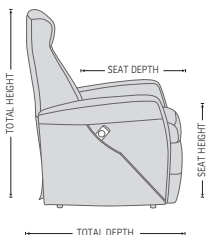

## FUNCTIONS

INTEGRATED FOOTSTOOL

EFFORTLESS RECLINING

HEIGHT ADJUSTABLE HEAD AND NECK SUPPORT

LIFT CHAIR

## DIMENSIONS

Both functions enhance effortlessly the natural curvature of your spine giving you relaxing support.

CHAIR SIZE	TOTAL WIDTH	TOTAL DEPTH	TOTAL HEIGHT	SEAT WIDTH	SEAT HEIGHT	SEAT DEPTH	TOTAL DEPTH (reclined)	WALL CLEARANCE REQUIREMENT
LF230 Silverstone standard size	77 cm / 30.3 in	93 cm / 36.6 in	101-142 cm / 39.7-55.9 in	49 cm / 19.2 in	47 cm / 18.5 in	55 cm / 21.6 in	153 cm / 60.2 in	20 cm / 7.8 in
LF231 Silverstone standard size with chaise	77 cm / 30.3 in	93 cm / 36.6 in	101-142 cm / 39.7-55.9 in	49 cm / 19.2 in	47 cm / 18.5 in	58 cm / 22.8 in	153 cm / 60.2 in	20 cm / 7.8 in
LF330 Silverstone large size	82 cm / 32.2 in	93 cm / 36.6 in	101-142 cm / 39.7-55.9 in	55 cm / 21.6 in	47 cm / 18.5 in	55 cm / 21.6 in	153 cm / 60.2 in	20 cm / 7.8 in
LF331 Silverstone large size with chaise	82 cm / 32.2 in	93 cm / 36.6 in	101-142 cm / 39.7-55.9 in	55 cm / 21.6 in	47 cm / 18.5 in	58 cm / 22.8 in	153 cm / 60.2 in	20 cm / 7.8 in
LFS230 Silverstone standard size	76 cm / 29.9 in	90.5 cm / 35.6 in	104.5 cm / 41.1 in	51 cm / 20 in	48 cm / 18.8 in	53 cm / 20.8 in	159 cm / 62.5 in	34 cm / 13.3 in
LFS231 Silverstone standard size with chaise	76 cm / 29.9 in	92.5 cm / 36.4 in	104.5 cm / 41.1 in	51 cm / 20 in	48 cm / 18.8 in	53 cm / 20.8 in	159 cm / 62.5 in	34 cm / 13.3 in
LFS330 Silverstone large size	81 cm / 31.8 in	90.5 cm / 35.6 in	104.5 cm / 41.1 in	56 cm / 22 in	48 cm / 18.8 in	53 cm / 20.8 in	159 cm / 62.5 in	34 cm / 13.3 in
LFS331 Silverstone large size with chaise	81 cm / 31.8 in	92.5 cm / 36.4 in	104.5 cm / 41.1 in	56 cm / 22 in	48 cm / 18.8 in	53 cm / 20.8 in	159 cm / 62.5 in	34 cm / 13.3 in