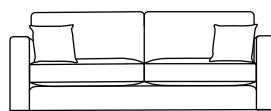

SIDE VIEW (CM)

Seat Height  
 42

Seat Depth  
 63

Back Height  
 62

Arm Height  
 62

Leg Height  
 4

Scatter Size  
 50 x 50 cm

DIMENSIONS (CM)

L 256 x D 107 x H 80  
 4 Seater

L 236 x D 107 x H 80  
 3.5 Seater

L 206 x D 107 x H 80  
 3 Seater

L 176 x D 107 x H 80  
 2.5 Seater

L 156 x D 107 x H 80  
 2 Seater

L 96 x D 107 x H 80  
 Chair Plus

L 100 x D 70 x H 42  
 Rectangle Ottoman

DIMENSIONS (CM)

L 238 x D 107 x H 80  
4 Seater 1 Arm (LF/RF)

L 218 x D 107 x H 80  
3.5 Seater 1 Arm (LF/RF)

L 188 x D 107 x H 80  
3 Seater 1 Arm (LF/RF)

L 158 x D 107 x H 80  
2.5 Seater 1 Arm (LF/RF)

L 138 x D 107 x H 80  
2 Seater 1 Arm (LF/RF)