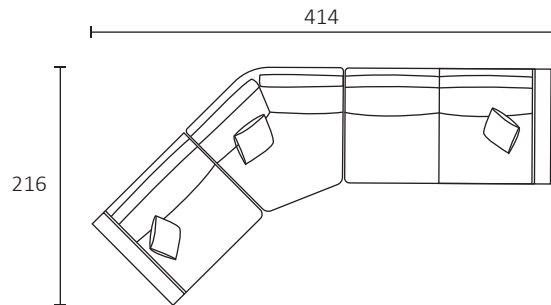

DIMENSIONS (CM)

L 238 x D 107 x H 80  
4 Seater 1 Arm (LF/RF)

L 218 x D 107 x H 80  
3.5 Seater 1 Arm (LF/RF)

L 188 x D 107 x H 80  
3 Seater 1 Arm (LF/RF)

L 158 x D 107 x H 80  
2.5 Seater 1 Arm (LF/RF)

L 138 x D 107 x H 80  
2 Seater 1 Arm (LF/RF)

L 100 x D 107 x H 80  
Single Bench

L 103 x D 162 x H 80  
Chaise (LF/RF)

L 155 x D 150 x H 80  
Angle Chaise (LF/RF)

L 135 x D 135 x H 80  
Corner Large

L 145 x D 135 x H 80  
Corner Angle (45 deg)

#australianmade

gallus-rea.com.au

MODULAR COMBINATIONS

Modular combination 1  
 Angle chaise (LF)  
 3 seater bench  
 Angle chaise (RF)

Modular combination 2  
 3 seater bench  
 Chaise (RF)

Modular combination 3  
 Angle chaise (LF)  
 3 seater bench  
 Chaise (RF)

Modular combination 4  
 Single 1 arm (LF)  
 Corner angle  
 3 seater 1 arm (RF)

Modular combination 5  
 Single 1 arm (LF)  
 Corner large  
 3 seater 1 arm (RF)

Modular combination 6  
 Single 1 arm (LF)  
 Corner angle  
 Single bench  
 Corner angle  
 Single 1 arm (RF)