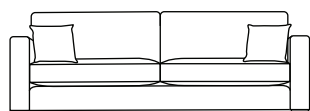

SIDE VIEW (CM)

Seat Height  
 42

Seat Depth  
 63

Back Height  
 62

Arm Height  
 62

Leg Height  
 4

Scatter Size  
 50 x 50 cm

DIMENSIONS (CM)

L 256 x D 107 x H 80  
 4 Seater

L 236 x D 107 x H 80  
 3.5 Seater

L 206 x D 107 x H 80  
 3 Seater

L 176 x D 107 x H 80  
 2.5 Seater

L 156 x D 107 x H 80  
 2 Seater

L 96 x D 107 x H 80  
 Chair Plus

L 100 x D 70 x H 42  
 Rectangle Ottoman