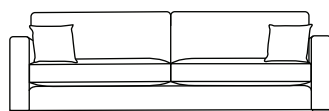

SIDE VIEW (CM)

Seat Height  
 42

Seat Depth  
 63

Back Height  
 62

Arm Height  
 62

Leg Height  
 4

Scatter Size  
 50 x 50 cm

DIMENSIONS (CM)

L 256 x D 107 x H 80  
 4 Seater

L 236 x D 107 x H 80  
 3.5 Seater

L 206 x D 107 x H 80  
 3 Seater

L 176 x D 107 x H 80  
 2.5 Seater

L 156 x D 107 x H 80  
 2 Seater

L 96 x D 107 x H 80  
 Chair Plus

L 100 x D 70 x H 42  
 Rectangle Ottoman

DIMENSIONS (CM)

L 238 x D 107 x H 80  
4 Seater 1 Arm (LF/RF)

L 218 x D 107 x H 80  
3.5 Seater 1 Arm (LF/RF)

L 188 x D 107 x H 80  
3 Seater 1 Arm (LF/RF)

L 158 x D 107 x H 80  
2.5 Seater 1 Arm (LF/RF)

L 138 x D 107 x H 80  
2 Seater 1 Arm (LF/RF)