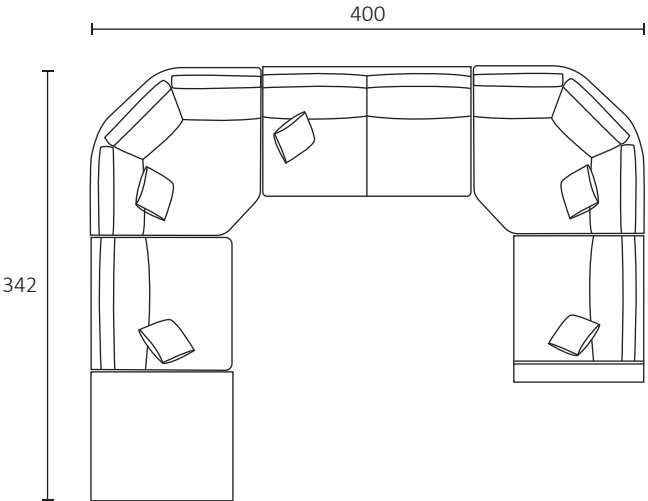

Modular combination 7
Large square ottoman   Corner large
Single bench   Single 1 arm (RF)
Corner large
3 seater bench