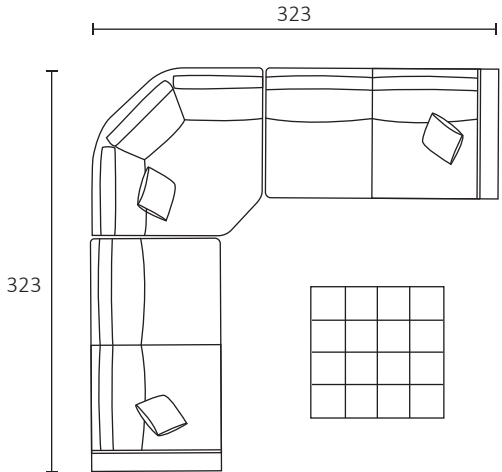

Modular combination 6
Single 1 arm (LF)
Corner angle
Single bench
Corner angle
Single 1 arm (RF)

Modular combination 8
3 seater 1 arm (LF)
Corner large
3 seater 1 arm (RF)
Tufted ottoman