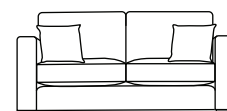

SIDE VIEW (CM)

Seat Height  
 42

Seat Depth  
 63

Back Height  
 62

Arm Height  
 62

Leg Height  
 4

Scatter Size  
 50 x 50 cm

DIMENSIONS (CM)

L 256 x D 107 x H 80  
 4 Seater

L 236 x D 107 x H 80  
 3.5 Seater

L 206 x D 107 x H 80  
 3 Seater

L 176 x D 107 x H 80  
 2.5 Seater

L 156 x D 107 x H 80  
 2 Seater

L 96 x D 107 x H 80  
 Chair Plus

L 100 x D 70 x H 42  
 Rectangle Ottoman

DIMENSIONS (CM)

L 238 x D 107 x H 80  
4 Seater 1 Arm (LF/RF)

L 218 x D 107 x H 80  
3.5 Seater 1 Arm (LF/RF)

L 188 x D 107 x H 80  
3 Seater 1 Arm (LF/RF)

L 158 x D 107 x H 80  
2.5 Seater 1 Arm (LF/RF)

L 138 x D 107 x H 80  
2 Seater 1 Arm (LF/RF)