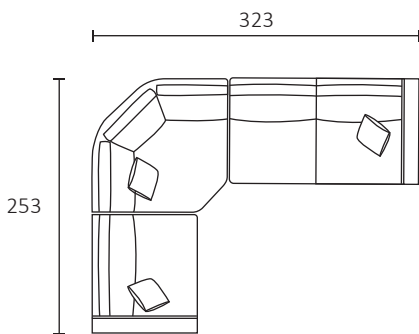

DIMENSIONS (CM)

L 238 x D 107 x H 80  
4 Seater 1 Arm (LF/RF)

L 218 x D 107 x H 80  
3.5 Seater 1 Arm (LF/RF)

L 188 x D 107 x H 80  
3 Seater 1 Arm (LF/RF)

L 158 x D 107 x H 80  
2.5 Seater 1 Arm (LF/RF)

L 138 x D 107 x H 80  
2 Seater 1 Arm (LF/RF)

L 100 x D 107 x H 80  
Single Bench

L 103 x D 162 x H 80  
Chaise (LF/RF)

L 155 x D 150 x H 80  
Angle Chaise (LF/RF)

L 135 x D 135 x H 80  
Corner Large

L 145 x D 135 x H 80  
Corner Angle (45 deg)

#australianmade

gallus-rea.com.au

MODULAR COMBINATIONS

Modular combination 1  
 Angle chaise (LF)  
 3 seater bench  
 Angle chaise (RF)

Modular combination 2  
 3 seater bench  
 Chaise (RF)

Modular combination 3  
 Angle chaise (LF)  
 3 seater bench  
 Chaise (RF)

Modular combination 4  
 Single 1 arm (LF)  
 Corner angle  
 3 seater 1 arm (RF)

Modular combination 5  
 Single 1 arm (LF)  
 Corner large  
 3 seater 1 arm (RF)

Modular combination 6  
 Single 1 arm (LF)  
 Corner angle  
 Single bench  
 Corner angle  
 Single 1 arm (RF)