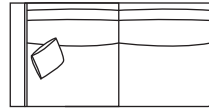

L 256 x D 107 x H 80  
 4 Seater

L 236 x D 107 x H 80  
 3.5 Seater

L 206 x D 107 x H 80  
 3 Seater

L 176 x D 107 x H 80  
 2.5 Seater

L 156 x D 107 x H 80  
 2 Seater

L 96 x D 107 x H 80  
 Chair Plus

L 100 x D 70 x H 42  
 Rectangle Ottoman

L 70 x D 70 x H 42  
 Small Square Ottoman

L 107 x D 107 x H 42  
 Large Square Ottoman

L 107 x D 107 x H 42  
 Tufted Ottoman

#australianmade

Refer to Molmic website for Timber Stains and Powdercoat colours.  
 All designs remain the intellectual property of Molmic Furniture.  
 Improvements or alterations to design, construction or dimensions may occur without notice.  
 Molmic PTY LTD ABN 35 400 631 463

DIMENSIONS (CM)

L 238 x D 107 x H 80  
4 Seater 1 Arm (LF/RF)

L 218 x D 107 x H 80  
3.5 Seater 1 Arm (LF/RF)

L 188 x D 107 x H 80  
3 Seater 1 Arm (LF/RF)

L 158 x D 107 x H 80  
2.5 Seater 1 Arm (LF/RF)

L 138 x D 107 x H 80  
2 Seater 1 Arm (LF/RF)