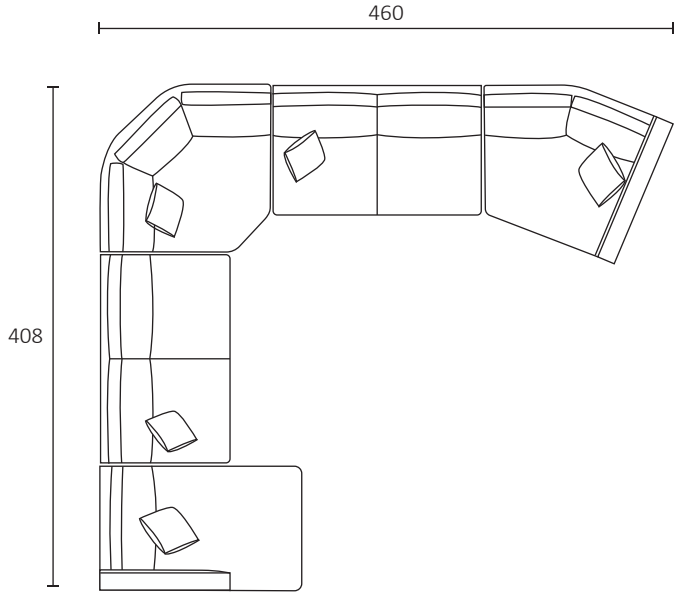

Modular Combination 10
Chaise (LF)
3 seater bench
Corner large
3 seater bench
Angle chaise (RF)

#australianmade

Refer to Molmic website for Timber Stains and Powdercoat colours.
All designs remain the intellectual property of Molmic Furniture.
Improvements or alterations to design, construction or dimensions may occur without notice.
Molmic PTY LTD ABN 35 400 631 463

gallus-rea.com.au