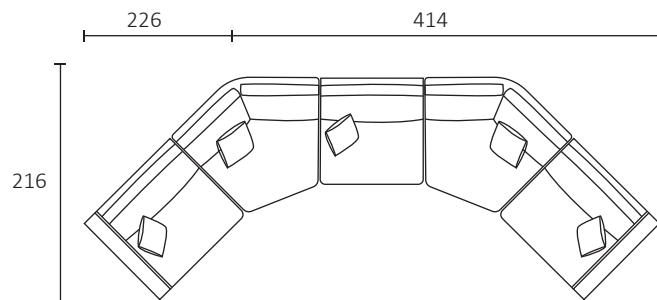

DIMENSIONS (CM)

L 238 x D 107 x H 80  
4 Seater 1 Arm (LF/RF)

L 218 x D 107 x H 80  
3.5 Seater 1 Arm (LF/RF)

L 188 x D 107 x H 80  
3 Seater 1 Arm (LF/RF)

L 158 x D 107 x H 80  
2.5 Seater 1 Arm (LF/RF)

L 138 x D 107 x H 80  
2 Seater 1 Arm (LF/RF)

L 100 x D 107 x H 80  
Single Bench

L 103 x D 162 x H 80  
Chaise (LF/RF)

L 155 x D 150 x H 80  
Angle Chaise (LF/RF)

L 135 x D 135 x H 80  
Corner Large

L 145 x D 135 x H 80  
Corner Angle (45 deg)

#australianmade

gallus-rea.com.au

MODULAR COMBINATIONS

Modular combination 1  
 Angle chaise (LF)  
 3 seater bench  
 Angle chaise (RF)

Modular combination 2  
 3 seater bench  
 Chaise (RF)

Modular combination 3  
 Angle chaise (LF)  
 3 seater bench  
 Chaise (RF)

Modular combination 4  
 Single 1 arm (LF)  
 Corner angle  
 3 seater 1 arm (RF)

Modular combination 5  
 Single 1 arm (LF)  
 Corner large  
 3 seater 1 arm (RF)

Modular combination 6  
 Single 1 arm (LF)  
 Corner angle  
 Single bench  
 Corner angle  
 Single 1 arm (RF)