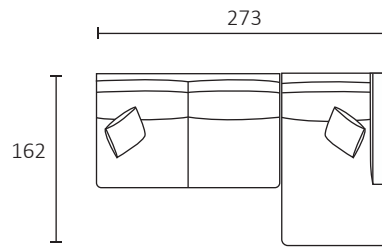

DIMENSIONS (CM)

L 238 x D 107 x H 80  
4 Seater 1 Arm (LF/RF)

L 218 x D 107 x H 80  
3.5 Seater 1 Arm (LF/RF)

L 188 x D 107 x H 80  
3 Seater 1 Arm (LF/RF)

L 158 x D 107 x H 80  
2.5 Seater 1 Arm (LF/RF)

L 138 x D 107 x H 80  
2 Seater 1 Arm (LF/RF)

L118xD107xH80  
Chair 1 Arm (LF/RF)

L 220 x D 107 x H 80  
4 Seater Bench

L 200 x D 107 x H 80  
3.5 Seater Bench

L 170 x D 107 x H 80  
3 Seater Bench

L 140 x D 107 x H 80  
2.5 Seater Bench

L 120 x D 107 x H 80  
2 Seater Bench

L 100 x D 107 x H 80  
Single Bench

L 103 x D 162 x H 80  
Chaise (LF/RF)

L 155 x D 150 x H 80  
Angle Chaise (LF/RF)

L 135 x D 135 x H 80  
Corner Large

L 145 x D 135 x H 80  
Corner Angle (45 deg)

#australianmade

gallus-rea.com.au

MODULAR COMBINATIONS

Modular combination 1  
 Angle chaise (LF)  
 3 seater bench  
 Angle chaise (RF)

Modular combination 2  
 3 seater bench  
 Chaise (RF)

Modular combination 3  
 Angle chaise (LF)  
 3 seater bench  
 Chaise (RF)