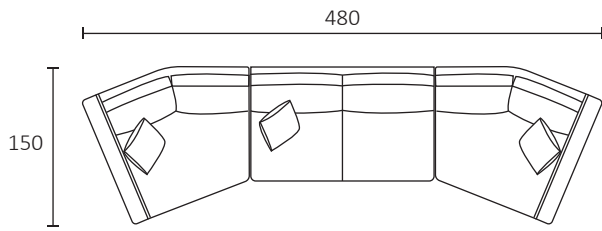

MODULAR COMBINATIONS

Modular combination 1
Angle chaise (LF)
3 seater bench
Angle chaise (RF)