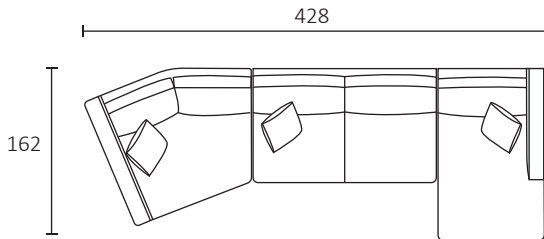

DIMENSIONS (CM)

L 238 x D 107 x H 80  
4 Seater 1 Arm (LF/RF)

L 218 x D 107 x H 80  
3.5 Seater 1 Arm (LF/RF)

L 188 x D 107 x H 80  
3 Seater 1 Arm (LF/RF)

L 158 x D 107 x H 80  
2.5 Seater 1 Arm (LF/RF)

L 138 x D 107 x H 80  
2 Seater 1 Arm (LF/RF)

L 100 x D 107 x H 80  
Single Bench

L 103 x D 162 x H 80  
Chaise (LF/RF)

L 155 x D 150 x H 80  
Angle Chaise (LF/RF)

L 135 x D 135 x H 80  
Corner Large

L 145 x D 135 x H 80  
Corner Angle (45 deg)

#australianmade

gallus-rea.com.au

MODULAR COMBINATIONS

Modular combination 1  
 Angle chaise (LF)  
 3 seater bench  
 Angle chaise (RF)

Modular combination 2  
 3 seater bench  
 Chaise (RF)

Modular combination 3  
 Angle chaise (LF)  
 3 seater bench  
 Chaise (RF)

Modular combination 4  
 Single 1 arm (LF)  
 Corner angle  
 3 seater 1 arm (RF)

Modular combination 5  
 Single 1 arm (LF)  
 Corner large  
 3 seater 1 arm (RF)

Modular combination 6  
 Single 1 arm (LF)  
 Corner angle  
 Single bench  
 Corner angle  
 Single 1 arm (RF)