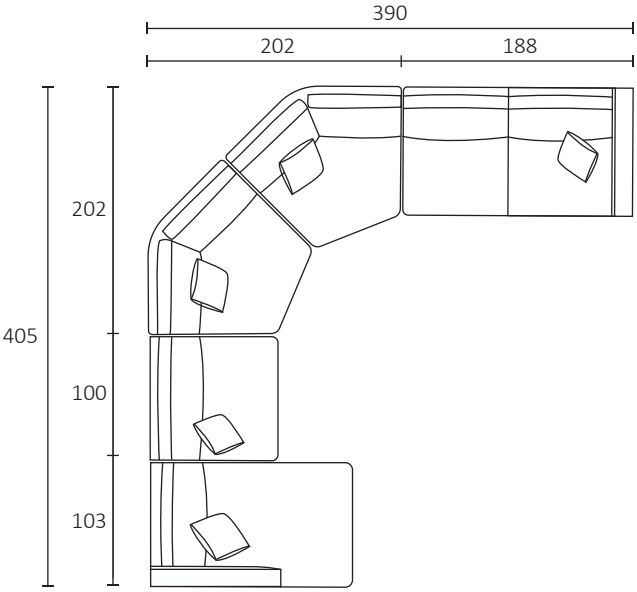

DIMENSIONS (CM)

L 238 x D 107 x H 80  
4 Seater 1 Arm (LF/RF)

L 218 x D 107 x H 80  
3.5 Seater 1 Arm (LF/RF)

L 188 x D 107 x H 80  
3 Seater 1 Arm (LF/RF)

L 158 x D 107 x H 80  
2.5 Seater 1 Arm (LF/RF)

L 138 x D 107 x H 80  
2 Seater 1 Arm (LF/RF)

L 100 x D 107 x H 80  
Single Bench

L 103 x D 162 x H 80  
Chaise (LF/RF)

L 155 x D 150 x H 80  
Angle Chaise (LF/RF)

L 135 x D 135 x H 80  
Corner Large

L 145 x D 135 x H 80  
Corner Angle (45 deg)

#australianmade

Modular combination 4  
 Single 1 arm (LF)  
 Corner angle  
 3 seater 1 arm (RF)

Modular combination 5  
 Single 1 arm (LF)  
 Corner large  
 3 seater 1 arm (RF)

Modular combination 6  
 Single 1 arm (LF)  
 Corner angle  
 Single bench  
 Corner angle  
 Single 1 arm (RF)

Modular combination 7  
 Large square ottoman    Corner large  
 Single bench                Single 1 arm (RF)  
 Corner large  
 3 seater bench

Modular combination 8  
 3 seater 1 arm (LF)  
 Corner large  
 3 seater 1 arm (RF)  
 Tufted ottoman