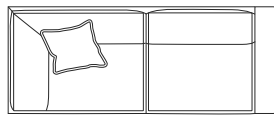

DIMENSIONS (CM)

L 242 x D 100 x H 93
 4 Seater

L 222 x D 100 x H 93
 3 Seater

L 202 x D 100 x H 93
 2.5 Seater

L 182 x D 100 x H 93
 2 Seater

L 85 x D 95 x H 88
 Chair

L 75 x D 75 x H 50
 Ottoman Square

L 105 x D 75 x H 50
 Ottoman Rectangle

DIMENSIONS (CM)

L 146 x D 100 x H 93
2 Seater Bench

L 166 x D 100 x H 93
2.5 Seater Bench

L 186 x D 100 x H 93
3 Seater Bench

L 206 x D 100 x H 93
4 Seater Bench

L 164 x D 100 x H 93
2 Seater 1 Arm (LF/RF)

L 184 x D 100 x H 93
2.5 Seater 1 Arm (LF/RF)

L 204 x D 100 x H 93
3 Seater 1 Arm (LF/RF)

L 224 x D 100 x H 93
4 Seater 1 Arm (LF/RF)

L 230 x D 100 x H 93
3 Seater Corner 1 Arm (LF/RF)

L 250 x D 100 x H 93
4 Seater Corner 1 Arm (LF/RF)

L 100 x D 100 x H 93
Corner

MODULAR EXAMPLES

COMBINATION 1
4 Seater Corner 1 Arm (LF)
3 Seater 1 Arm (RF)

COMBINATION 2
3 Seater 1 Arm (LF)
4 Seater Corner 1 Arm (RF)

COMBINATION 3
3 Seater 1 Arm (LF)
Corner
3 Seater 1 Arm (RF)