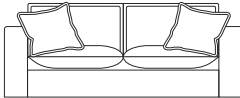

DIMENSIONS (CM)

L 242 x D 100 x H 93
 4 Seater

L 222 x D 100 x H 93
 3 Seater

L 202 x D 100 x H 93
 2.5 Seater

L 182 x D 100 x H 93
 2 Seater

L 85 x D 95 x H 88
 Chair

L 75 x D 75 x H 50
 Ottoman Square

L 105 x D 75 x H 50
 Ottoman Rectangle

DIMENSIONS (CM)

L 146 x D 100 x H 93
2 Seater Bench

L 166 x D 100 x H 93
2.5 Seater Bench

L 186 x D 100 x H 93
3 Seater Bench

L 206 x D 100 x H 93
4 Seater Bench

L 164 x D 100 x H 93
2 Seater 1 Arm (LF/RF)