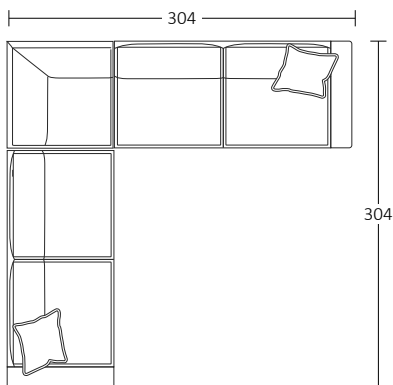

DIMENSIONS (CM)

L 242 x D 100 x H 93
 4 Seater

L 222 x D 100 x H 93
 3 Seater

L 202 x D 100 x H 93
 2.5 Seater

L 182 x D 100 x H 93
 2 Seater

L 85 x D 95 x H 88
 Chair

L 75 x D 75 x H 50
 Ottoman Square

L 105 x D 75 x H 50
 Ottoman Rectangle

DIMENSIONS (CM)

L 146 x D 100 x H 93
2 Seater Bench

L 166 x D 100 x H 93
2.5 Seater Bench

L 186 x D 100 x H 93
3 Seater Bench

L 206 x D 100 x H 93
4 Seater Bench

L 164 x D 100 x H 93
2 Seater 1 Arm (LF/RF)

L 184 x D 100 x H 93
2.5 Seater 1 Arm (LF/RF)

L 204 x D 100 x H 93
3 Seater 1 Arm (LF/RF)

L 224 x D 100 x H 93
4 Seater 1 Arm (LF/RF)

L 230 x D 100 x H 93
3 Seater Corner 1 Arm (LF/RF)

L 250 x D 100 x H 93
4 Seater Corner 1 Arm (LF/RF)

L 100 x D 100 x H 93
Corner

MODULAR EXAMPLES

COMBINATION 1
4 Seater Corner 1 Arm (LF)
3 Seater 1 Arm (RF)

COMBINATION 2
3 Seater 1 Arm (LF)
4 Seater Corner 1 Arm (RF)

COMBINATION 3
3 Seater 1 Arm (LF)
Corner
3 Seater 1 Arm (RF)