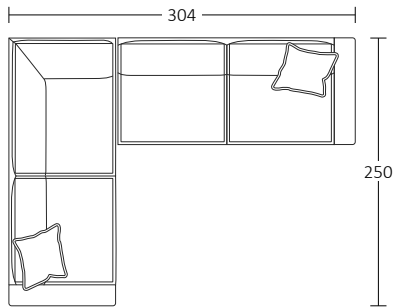

DIMENSIONS (CM)

L 242 x D 100 x H 93
 4 Seater

L 222 x D 100 x H 93
 3 Seater

L 202 x D 100 x H 93
 2.5 Seater

L 182 x D 100 x H 93
 2 Seater

L 85 x D 95 x H 88
 Chair

L 75 x D 75 x H 50
 Ottoman Square

L 105 x D 75 x H 50
 Ottoman Rectangle

DIMENSIONS (CM)

L 146 x D 100 x H 93
2 Seater Bench

L 166 x D 100 x H 93
2.5 Seater Bench

L 186 x D 100 x H 93
3 Seater Bench

L 206 x D 100 x H 93
4 Seater Bench

L 164 x D 100 x H 93
2 Seater 1 Arm (LF/RF)

L 184 x D 100 x H 93
2.5 Seater 1 Arm (LF/RF)

L 204 x D 100 x H 93
3 Seater 1 Arm (LF/RF)

L 224 x D 100 x H 93
4 Seater 1 Arm (LF/RF)

L 230 x D 100 x H 93
3 Seater Corner 1 Arm (LF/RF)

L 250 x D 100 x H 93
4 Seater Corner 1 Arm (LF/RF)

L 100 x D 100 x H 93
Corner

MODULAR EXAMPLES

COMBINATION 1
4 Seater Corner 1 Arm (LF)
3 Seater 1 Arm (RF)

COMBINATION 2
3 Seater 1 Arm (LF)
4 Seater Corner 1 Arm (RF)

COMBINATION 3
3 Seater 1 Arm (LF)
Corner
3 Seater 1 Arm (RF)