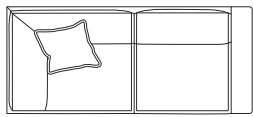

DIMENSIONS (CM)

L 242 x D 100 x H 93
 4 Seater

L 222 x D 100 x H 93
 3 Seater

L 202 x D 100 x H 93
 2.5 Seater

L 182 x D 100 x H 93
 2 Seater

L 85 x D 95 x H 88
 Chair

L 75 x D 75 x H 50
 Ottoman Square

L 105 x D 75 x H 50
 Ottoman Rectangle

DIMENSIONS (CM)

L 146 x D 100 x H 93
2 Seater Bench

L 166 x D 100 x H 93
2.5 Seater Bench

L 186 x D 100 x H 93
3 Seater Bench

L 206 x D 100 x H 93
4 Seater Bench

L 164 x D 100 x H 93
2 Seater 1 Arm (LF/RF)

L 184 x D 100 x H 93
2.5 Seater 1 Arm (LF/RF)

L 204 x D 100 x H 93
3 Seater 1 Arm (LF/RF)

L 224 x D 100 x H 93
4 Seater 1 Arm (LF/RF)

L 230 x D 100 x H 93
3 Seater Corner 1 Arm (LF/RF)

L 250 x D 100 x H 93
4 Seater Corner 1 Arm (LF/RF)