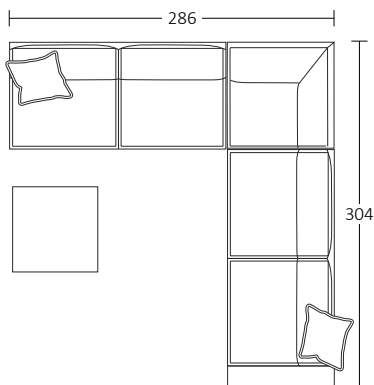

DIMENSIONS (CM)

L 242 x D 100 x H 93
 4 Seater

L 222 x D 100 x H 93
 3 Seater

L 202 x D 100 x H 93
 2.5 Seater

L 182 x D 100 x H 93
 2 Seater

L 85 x D 95 x H 88
 Chair

L 75 x D 75 x H 50
 Ottoman Square

L 105 x D 75 x H 50
 Ottoman Rectangle

DIMENSIONS (CM)

L 146 x D 100 x H 93
2 Seater Bench

L 166 x D 100 x H 93
2.5 Seater Bench

L 186 x D 100 x H 93
3 Seater Bench

L 206 x D 100 x H 93
4 Seater Bench

L 164 x D 100 x H 93
2 Seater 1 Arm (LF/RF)

L 184 x D 100 x H 93
2.5 Seater 1 Arm (LF/RF)

L 204 x D 100 x H 93
3 Seater 1 Arm (LF/RF)

L 224 x D 100 x H 93
4 Seater 1 Arm (LF/RF)

L 230 x D 100 x H 93
3 Seater Corner 1 Arm (LF/RF)

L 250 x D 100 x H 93
4 Seater Corner 1 Arm (LF/RF)

L 100 x D 100 x H 93
Corner

MODULAR EXAMPLES

COMBINATION 1
4 Seater Corner 1 Arm (LF)
3 Seater 1 Arm (RF)

COMBINATION 2
3 Seater 1 Arm (LF)
4 Seater Corner 1 Arm (RF)

COMBINATION 3
3 Seater 1 Arm (LF)
Corner
3 Seater 1 Arm (RF)