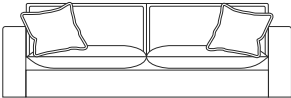

BACK CUSHION

Molmic Feather Blend

UPHOLSTERY

Fabric loose covered

SCATTER FEET

Feather - flanged
 Glides

SIDE VIEW (CM)

Seat Height: 50 (top of dome) Seat Depth: 65 Back Height: 66 Arm Height: 66 Leg Height: 4 Scatter Size: 60 x 60 cm

DIMENSIONS (CM)

L 242 x D 100 x H 93
 4 Seater

L 222 x D 100 x H 93
 3 Seater

L 202 x D 100 x H 93
 2.5 Seater

L 182 x D 100 x H 93
 2 Seater

L 85 x D 95 x H 88
 Chair

L 75 x D 75 x H 50
 Ottoman Square

L 105 x D 75 x H 50
 Ottoman Rectangle

DIMENSIONS (CM)

L 146 x D 100 x H 93
2 Seater Bench

L 166 x D 100 x H 93
2.5 Seater Bench

L 186 x D 100 x H 93
3 Seater Bench

L 206 x D 100 x H 93
4 Seater Bench

L 164 x D 100 x H 93
2 Seater 1 Arm (LF/RF)