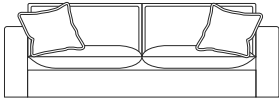

BACK CUSHION

Molmic Feather Blend

UPHOLSTERY

Fabric loose covered

SCATTER FEET

Feather - flanged
 Glides

SIDE VIEW (CM)

Seat Height: 50 (top of dome) Seat Depth: 65 Back Height: 66 Arm Height: 66 Leg Height: 4 Scatter Size: 60 x 60 cm

DIMENSIONS (CM)

L 242 x D 100 x H 93
 4 Seater

L 222 x D 100 x H 93
 3 Seater

L 202 x D 100 x H 93
 2.5 Seater

L 182 x D 100 x H 93
 2 Seater

L 85 x D 95 x H 88
 Chair

L 75 x D 75 x H 50
 Ottoman Square

L 105 x D 75 x H 50
 Ottoman Rectangle

DIMENSIONS (CM)

L 146 x D 100 x H 93
2 Seater Bench

L 166 x D 100 x H 93
2.5 Seater Bench

L 186 x D 100 x H 93
3 Seater Bench

L 206 x D 100 x H 93
4 Seater Bench

L 164 x D 100 x H 93
2 Seater 1 Arm (LF/RF)