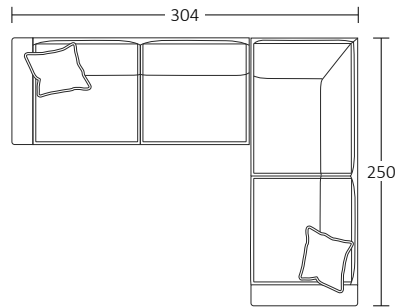

DIMENSIONS (CM)

L 242 x D 100 x H 93
 4 Seater

L 222 x D 100 x H 93
 3 Seater

L 202 x D 100 x H 93
 2.5 Seater

L 182 x D 100 x H 93
 2 Seater

L 85 x D 95 x H 88
 Chair

L 75 x D 75 x H 50
 Ottoman Square

L 105 x D 75 x H 50
 Ottoman Rectangle

DIMENSIONS (CM)

L 146 x D 100 x H 93
2 Seater Bench

L 166 x D 100 x H 93
2.5 Seater Bench

L 186 x D 100 x H 93
3 Seater Bench

L 206 x D 100 x H 93
4 Seater Bench

L 164 x D 100 x H 93
2 Seater 1 Arm (LF/RF)

L 184 x D 100 x H 93
2.5 Seater 1 Arm (LF/RF)

L 204 x D 100 x H 93
3 Seater 1 Arm (LF/RF)

L 224 x D 100 x H 93
4 Seater 1 Arm (LF/RF)

L 230 x D 100 x H 93
3 Seater Corner 1 Arm (LF/RF)

L 250 x D 100 x H 93
4 Seater Corner 1 Arm (LF/RF)

L 100 x D 100 x H 93
Corner

MODULAR EXAMPLES

COMBINATION 1
4 Seater Corner 1 Arm (LF)
3 Seater 1 Arm (RF)

COMBINATION 2
3 Seater 1 Arm (LF)
4 Seater Corner 1 Arm (RF)

COMBINATION 3
3 Seater 1 Arm (LF)
Corner
3 Seater 1 Arm (RF)