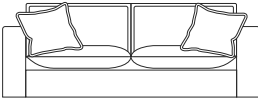

BACK CUSHION

Molmic Feather Blend

UPHOLSTERY

Fabric loose covered

SCATTER FEET

Feather - flanged
 Glides

SIDE VIEW (CM)

Seat Height: 50 (top of dome) Seat Depth: 65 Back Height: 66 Arm Height: 66 Leg Height: 4 Scatter Size: 60 x 60 cm

DIMENSIONS (CM)

L 242 x D 100 x H 93
 4 Seater

L 222 x D 100 x H 93
 3 Seater

L 202 x D 100 x H 93
 2.5 Seater

L 182 x D 100 x H 93
 2 Seater

L 85 x D 95 x H 88
 Chair

L 75 x D 75 x H 50
 Ottoman Square

L 105 x D 75 x H 50
 Ottoman Rectangle

DIMENSIONS (CM)

L 146 x D 100 x H 93
2 Seater Bench

L 166 x D 100 x H 93
2.5 Seater Bench

L 186 x D 100 x H 93
3 Seater Bench

L 206 x D 100 x H 93
4 Seater Bench

L 164 x D 100 x H 93
2 Seater 1 Arm (LF/RF)