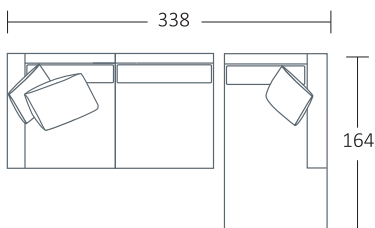

**SIDE VIEW (CM)**

<b>Seat Height</b>	<b>Seat Depth</b>	<b>Back Height</b>	<b>Arm Height</b>	<b>Leg Height</b>	<b>Scatter Size</b>
40	60	61	61	10	50 x 50 cm 60 x 40 cm

**DIMENSIONS (CM)**

L 260 x D 102 x H 81  
4 Seater

DIMENSIONS (CM)

L 248 x D 102 x H 81  
4 Seater 1 Arm (LF/RF)

L 228 x D 102 x H 81  
3.5 Seater 1 Arm (LF/RF)

L 208 x D 102 x H 81  
3 Seater 1 Arm (LF/RF)

L 188 x D 102 x H 81  
2.5 Seater 1 Arm (LF/RF)

L 168 x D 102 x H 81  
2 Seater 1 Arm (LF/RF)

L 120 x D 164 x H 81  
Large Chaise (LF/RF)

L 110 x D 164 x H 81  
Small Chaise 1 Arm (LF/RF)

L 102 x D 102 x H 81  
Corner (LF/RF)

L 118 x D 70 x H 40  
Ottoman Rectangle Large

L 98 x D 70 x H 40  
Ottoman Rectangle Small

MODULAR EXAMPLES

COMBINATION 1  
3 Seater 1 Arm (LF)  
Small Chaise (RF)

COMBINATION 2  
Large Chaise (LF)  
4 Seater 1 Arm (RF)

#australianmade

Refer to Molmic website for Timber Stains and Powdercoat colours.  
All designs remain the intellectual property of Molmic Furniture.  
Improvements or alterations to design, construction or dimensions may occur without notice.  
Molmic PTY LTD ABN 35 400 631 463