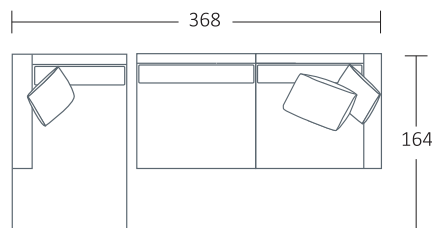

COMBINATION 2
Large Chaise (LF)
4 Seater 1 Arm (RF)

#australianmade

Refer to Molmic website for Timber Stains and Powdercoat colours.
All designs remain the intellectual property of Molmic Furniture.
Improvements or alterations to design, construction or dimensions may occur without notice.
Molmic PTY LTD ABN 35 400 631 463