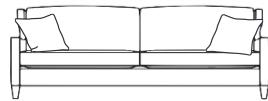

SIDE VIEW (CM)

Seat Height	Seat Depth	Back Height	Arm Height	Leg Height	Scatter Size
44	55	81	58	13	45 x 45 cm

DIMENSIONS (CM)

L 230 x D 98 x H 90
4 Seater

L 210 x D 98 x H 90
3.5 Seater

L 190 x D 98 x H 90
3 Seater

L 160 x D 98 x H 90
2.5 Seater

L 140 x D 98 x H 90
2 Seater

L 80 x D 98 x H 90
Chair

L 85 x D 60 x H 44
Rectangle Ottoman

L 60 x D 60 x H 44
Square Ottoman

#australianmade

Refer to Molmic website for Timber Stains and Powdercoat colours.
All designs remain the intellectual property of Molmic Furniture.
Improvements or alterations to design, construction or dimensions may occur without notice.
Molmic PTY LTD ABN 35 400 631 463