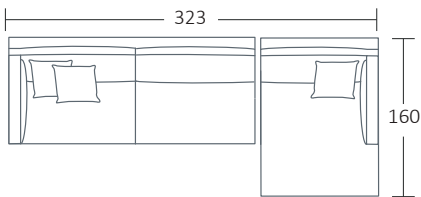

L 254 x D 105 x H 86
4 Seater (2 pieces)

L 234 x D 105 x H 86
3.5 Seater

L 234 x D 105 x H 86
3.5 Seater (2 pieces)

L 214 x D 105 x H 86
3 Seater

L 194 x D 105 x H 86
2.5 Seater

L 174 x D 105 x H 86
2 Seater

L 84 x D 95 x H 82
Chair

L 236 x D 105 x H 86
Daybed LHF

L 236 x D 105 x H 86
Daybed RHF

#australianmade

Refer to Molmic website for Timber Stains and Powdercoat colours.
All designs remain the intellectual property of Molmic Furniture.
Improvements or alterations to design, construction or dimensions may occur without notice.
Molmic PTY LTD ABN 35 400 631 463

DIMENSIONS (CM)

L 236 x D 105 x H 86
4 Seater 1 Arm (LF/RF)

L 216 x D 105 x H 86
3.5 Seater 1 Arm (LF/RF)

L 196 x D 105 x H 86
3 Seater 1 Arm (LF/RF)

L 176 x D 105 x H 86
2.5 Seater 1 Arm (LF/RF)

L 156 x D 105 x H 86
2 Seater 1 Arm (LF/RF)

L 105 x D 105 x H 86
Corner

L 107 x D 160 x H 86
Chaise (LF/RF)

L 99 x D 99 x H 43
Ottoman

L 99 x D 70 x H 43
Ottoman Rectangle

MODULAR EXAMPLES

COMBINATION 1
3.5 Seater 1 Arm (L/F)
Chaise (LF/RF)

COMBINATION 2
2.5 Seater 1 Arm (L/F)
2.5 Seater 1 Arm (LF/RF)