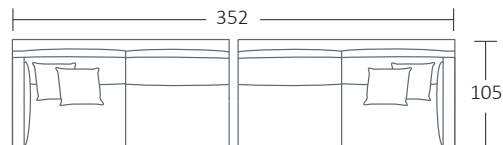

L 254 x D 105 x H 86
4 Seater (2 pieces)

L 234 x D 105 x H 86
3.5 Seater

L 234 x D 105 x H 86
3.5 Seater (2 pieces)

L 214 x D 105 x H 86
3 Seater

L 194 x D 105 x H 86
2.5 Seater

L 174 x D 105 x H 86
2 Seater

DIMENSIONS (CM)

L 236 x D 105 x H 86
4 Seater 1 Arm (LF/RF)

L 216 x D 105 x H 86
3.5 Seater 1 Arm (LF/RF)

L 196 x D 105 x H 86
3 Seater 1 Arm (LF/RF)

L 176 x D 105 x H 86
2.5 Seater 1 Arm (LF/RF)

L 156 x D 105 x H 86
2 Seater 1 Arm (LF/RF)

L 105 x D 105 x H 86
Corner

L 107 x D 160 x H 86
Chaise (LF/RF)

L 99 x D 99 x H 43
Ottoman

L 99 x D 70 x H 43
Ottoman Rectangle

MODULAR EXAMPLES

COMBINATION 1
3.5 Seater 1 Arm (L/F)
Chaise (LF/RF)

COMBINATION 2
2.5 Seater 1 Arm (L/F)
2.5 Seater 1 Arm (LF/RF)