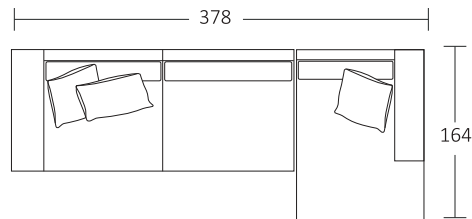

SIDE VIEW (CM)

Seat Height	Seat Depth	Back Height	Arm Height	Leg Height	Scatter Size
40	60	61	61	10	50 x 50 cm 60 x 40 cm

DIMENSIONS (CM)

L 280 x D 102 x H 81  
4 Seater

L 260 x D 102 x H 81  
3.5 Seater

L 240 x D 102 x H 81  
3 Seater

DIMENSIONS (CM)

L 258 x D 102 x H 81  
4 Seater 1 Arm (LF/RF)

L 238 x D 102 x H 81  
3.5 Seater 1 Arm (LF/RF)

L 218 x D 102 x H 81  
3 Seater 1 Arm (LF/RF)

L 198 x D 102 x H 81  
2.5 Seater 1 Arm (LF/RF)

L 178 x D 102 x H 81  
2 Seater 1 Arm (LF/RF)

L 120 x D 164 x H 81  
Large Chaise (LF/RF)

L 110 x D 164 x H 81  
Small Chaise 1 Arm (LF/RF)

L 102 x D 102 x H 81  
Corner (LF/RF)

L 118 x D 70 x H 40  
Ottoman Rectangle Large

L 98 x D 70 x H 40  
Ottoman Rectangle Small

MODULAR EXAMPLES

COMBINATION 1  
Small Chaise (LF/RF)  
3 Seater 1 Arm (LF/RF)

COMBINATION 2  
4 Seater  
Ottoman Rectangle Large

COMBINATION 3  
4 Seater 1 Arm (LF/RF)  
Large Chaise (LF/RF)

#australianmade