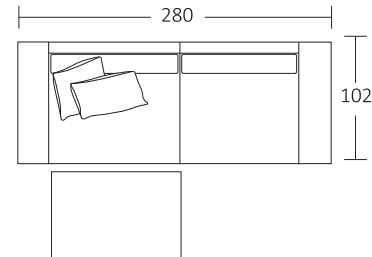

SIDE VIEW (CM)

Seat Height	Seat Depth	Back Height	Arm Height	Leg Height	Scatter Size
40	60	61	61	10	50 x 50 cm 60 x 40 cm

DIMENSIONS (CM)

L 280 x D 102 x H 81  
4 Seater

L 260 x D 102 x H 81  
3.5 Seater

L 240 x D 102 x H 81  
3 Seater

DIMENSIONS (CM)

L 258 x D 102 x H 81  
4 Seater 1 Arm (LF/RF)

L 238 x D 102 x H 81  
3.5 Seater 1 Arm (LF/RF)

L 218 x D 102 x H 81  
3 Seater 1 Arm (LF/RF)

L 198 x D 102 x H 81  
2.5 Seater 1 Arm (LF/RF)

L 178 x D 102 x H 81  
2 Seater 1 Arm (LF/RF)

L 120 x D 164 x H 81  
Large Chaise (LF/RF)

L 110 x D 164 x H 81  
Small Chaise 1 Arm (LF/RF)

L 102 x D 102 x H 81  
Corner (LF/RF)

L 118 x D 70 x H 40  
Ottoman Rectangle Large

L 98 x D 70 x H 40  
Ottoman Rectangle Small

MODULAR EXAMPLES

COMBINATION 1  
Small Chaise (LF/RF)  
3 Seater 1 Arm (LF/RF)

COMBINATION 2  
4 Seater  
Ottoman Rectangle Large

COMBINATION 3  
4 Seater 1 Arm (LF/RF)  
Large Chaise (LF/RF)

#australianmade