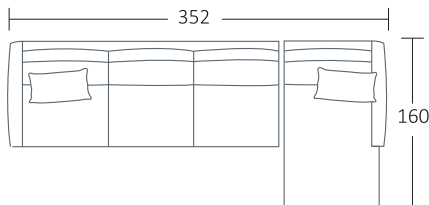

## SIDE VIEW (CM)

Seat Height  
44

Seat Depth  
60

Back Height  
76

Arm Height  
63

Leg Height  
12.5

Scatter Size  
65 x 40 cm  
50 x 50 cm

## DIMENSIONS (CM)

L 272 x D 102 x H 90  
Grand

L 222 x D 102 x H 90  
4 Seater

L 192 x D 102 x H 90  
3 Seater

L 162 x D 102 x H 90  
2 Seater

L 97 x D 102 x H 90  
Chair

L 70 x D 60 x H 40  
Ottoman

gallus-rea.com.au

DIMENSIONS (CM)

L 256 x D 102 x H 90  
Grand 1 arm (LF/RF)

L 206 x D 102 x H 90  
4 Seater 1 Arm (LF/RF)

L 176 x D 102 x H 90  
3 Seater 1 Arm (LF/RF)

L 146 x D 102 x H 90  
2 Seater 1 Arm (LF/RF)

L 96 x D 160 x H 90  
Chaise (LF/RF)

L 102 x D 102 x H 90  
Corner

MODULAR EXAMPLES

COMBINATION 1  
Grand 1 arm (LF)  
Chaise (RF)

COMBINATION 2  
2 Seater 1 Arm (LF)  
2 Seater 1 Arm (RF)

COMBINATION 3  
Chaise (LF)  
4 Seater 1 Arm (RF)