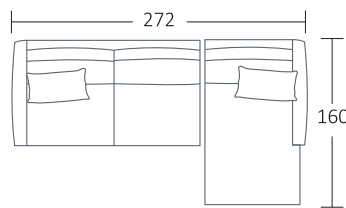

## SIDE VIEW (CM)

Seat Height  
44

Seat Depth  
60

Back Height  
76

Arm Height  
63

Leg Height  
12.5

Scatter Size  
65 x 40 cm  
50 x 50 cm

## DIMENSIONS (CM)

L 272 x D 102 x H 90  
Grand

L 222 x D 102 x H 90  
4 Seater

L 192 x D 102 x H 90  
3 Seater

L 162 x D 102 x H 90  
2 Seater

L 97 x D 102 x H 90  
Chair

L 70 x D 60 x H 40  
Ottoman

gallus-rea.com.au

DIMENSIONS (CM)

L 256 x D 102 x H 90  
Grand 1 arm (LF/RF)

L 206 x D 102 x H 90  
4 Seater 1 Arm (LF/RF)

L 176 x D 102 x H 90  
3 Seater 1 Arm (LF/RF)

L 146 x D 102 x H 90  
2 Seater 1 Arm (LF/RF)

L 96 x D 160 x H 90  
Chaise (LF/RF)

L 102 x D 102 x H 90  
Corner

MODULAR EXAMPLES

COMBINATION 1  
Grand 1 arm (LF)  
Chaise (RF)

COMBINATION 2  
2 Seater 1 Arm (LF)  
2 Seater 1 Arm (RF)

COMBINATION 3  
Chaise (LF)  
4 Seater 1 Arm (RF)