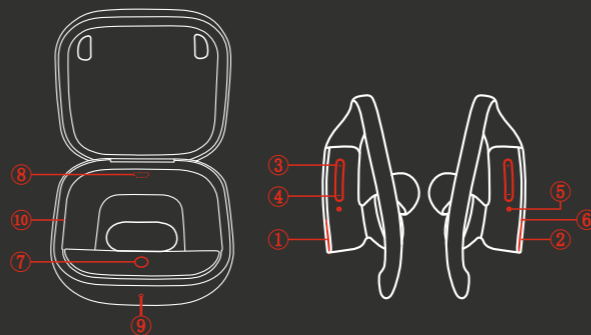

SPORTBUDS

USER MANUAL (EN)

Compatible with **Android & iOS**

unosounds.com

BUTTONS

- ① ② Multifunction button
- ③ +
- ④ -
- ⑤ Indicator Light
- ⑥ Built-in Mic
- ⑦ Power Button
- ⑧ Charging Port
- ⑨ Indicator lamp of the charging box battery capacity
- ⑩ Charging Case

MULTIFUNCTION BUTTONS

Press & hold shortly button ③ for **Next Song** and briefly press ④ for **Previous**

Long press button ① and ② to **Power On/Off** or **Reject Call**

Short press button ① or ② to **Pause/Play** or **Answer/End Calls**