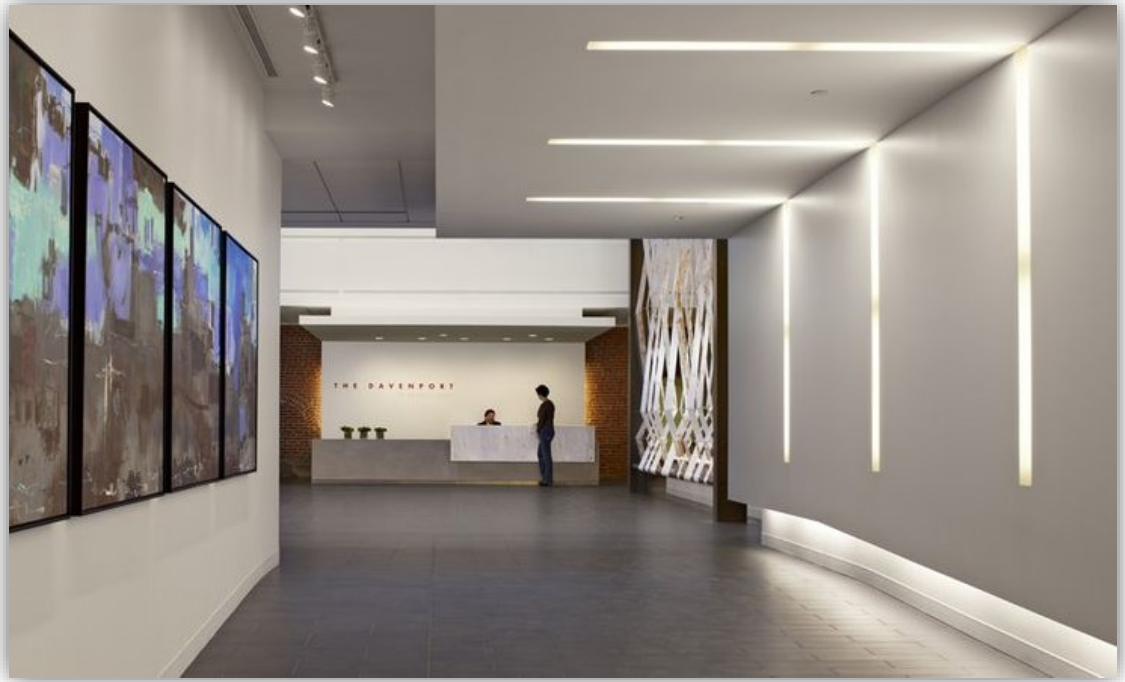

LAZER MENADA RECESSED LED