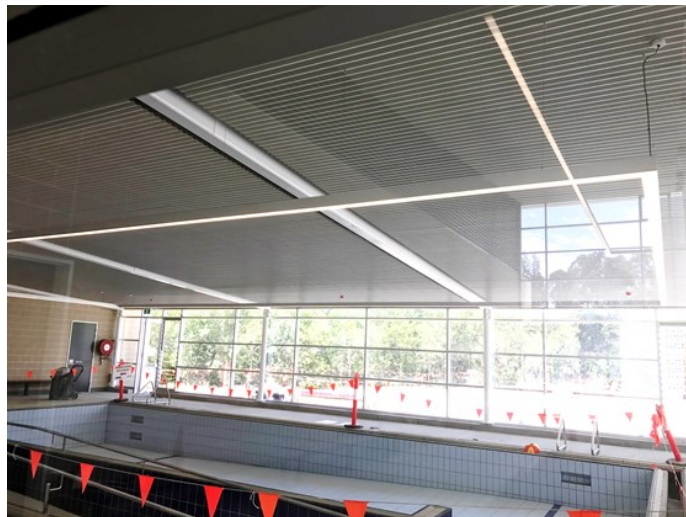

LAZER MENADA SUSPENDED LED