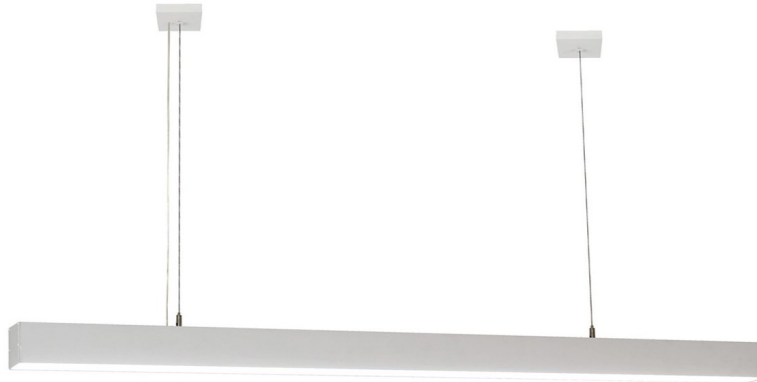

LAZER MENADA SUSPENDED LED