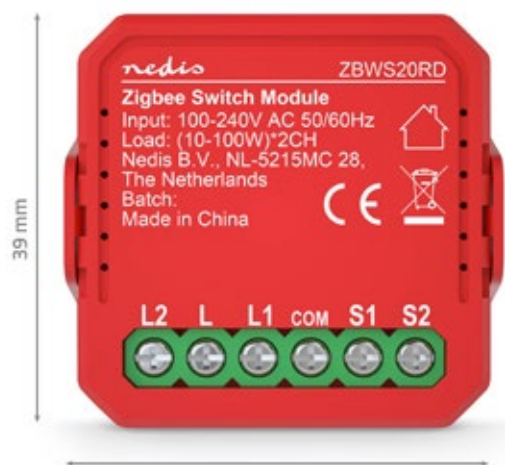

- WIFIPO130FWT Type F
- WIFIPO130EWT Type E

Zigbee Outdoor Plug

New

- Smart Zigbee outdoor power plug socket to switch garden lights on or off
- Fully integrates with your Nedis SmartLife App (through Zigbee gateway) to combine with other smart products in automations
- Use the Nedis SmartLife app to set timers or schedules for switching on/off automatically
- Possible to turn on/off manually
- Measures power consumption in real time
- Suitable for all devices up to 3680 watts such as consumer electronics, washing machines, dryers
- Supports voice control - in combination with Amazon Alexa or Google Home and Siri

○ ZBP0130FWT Type F
○ ZBP0130EWT Type E

Zigbee Switch Module

Coming soon

- Zigbee smart switch - make the regular lighting in your home smart
- Easy to install behind the existing switch, keep function of manual switches
- Upgrade 2-way control switch without changing wiring design
- Save energy and control your devices from anywhere you are
- Monitor your current power usage as well as your usage history
- Interlock function – enables one channel on and other channel off at the same time
- Multi switch in different rooms can be set in a group to realize a group control function
- Family share function to create a smart home with all family members
- Use the Nedis SmartLife app to set timings for switching on/off automatically and to set up scenes
- Supports voice control - in combination with Amazon Alexa or Google Home
- Combine with other Nedis SmartLife products to create scenes or automations through a Nedis Zigbee gateway (WIFIZBxxx)