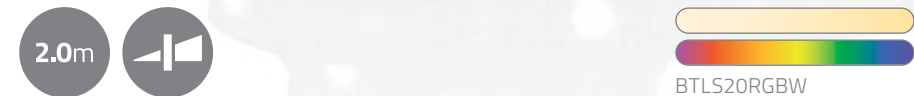

Bluetooth RGB TV LED Strip

- Connect directly to your phone using Bluetooth
- Control brightness and colour using the free Nedis SmartLife app
- Free selection of millions of colours as well as white
- Length of 2m can be shortened to the desired length (every 33 mm), which makes it suitable for all TVs
- USB powered for flexible use
- 3M tape for easy fixation
- Extra flexible strip enabling sharp corners and tight turns