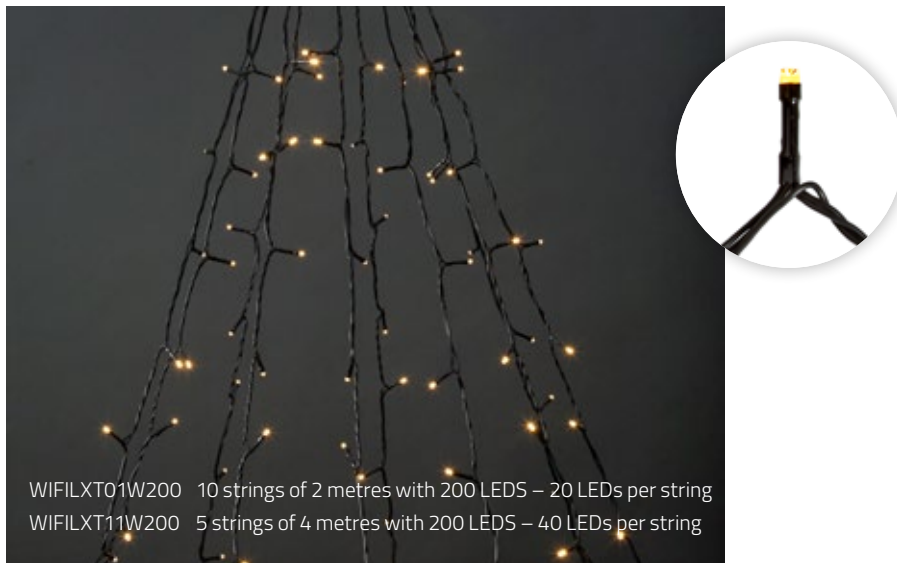

Wi-Fi Warm White Tree Lights

- Smart Wi-Fi hanging tree with warm white LEDs
- Suitable for outdoor use
- Easy to connect directly into your Wi-Fi network - no separate hub required
- Dimmable brightness
- 7 predefined moving patterns and a steady mode
- Music modes thanks to the integrated microphone
- Set timers or schedules for switching on/off automatically
- Supports voice control - in combination with Amazon Alexa or Google Home
- Power lead of 3 metres
- Suitable for a temperature range of -30°C up to 60 °C
- Fully supported by all other products in the Nedis SmartLife range

10x 2m 200 LED 250lm 360° 4.2W Home Wi-Fi -30°C

Wi-Fi Warm to Cool White Tree Lights

- Smart Wi-Fi string of lights with warm to cool white LEDs
- Suitable for outdoor use
- Easy to connect directly into your Wi-Fi network - no separate hub required
- Dimmable brightness
- 11 predefined moving patterns and a steady mode
- Music modes thanks to the integrated microphone
- Set timers or schedules for switching on/off automatically
- Supports voice control - in combination with Amazon Alexa or Google Home
- Long power lead of 3 metres
- Suitable for a temperature range of -30°C up to 60°C
- Fully supported by all other products in the Nedis SmartLife range