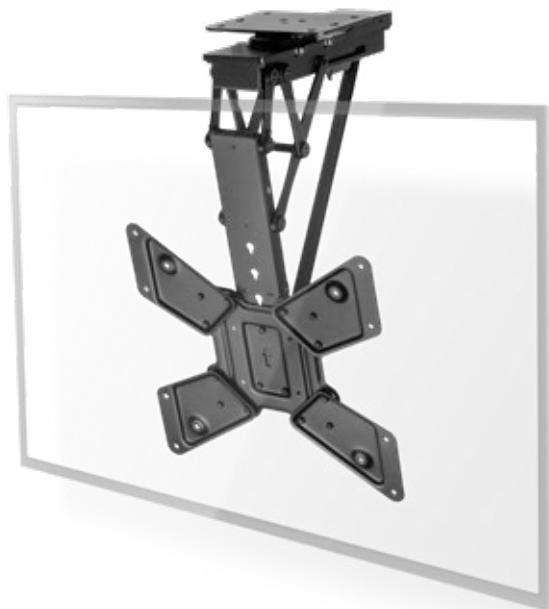

● HPBT2475BK

Wi-Fi Full Motion Motorized TV Wall Mount

New

- Smart Wi-Fi motorized medium mantel mount - fits most TV screens from 32" to 75"
- Easy to connect directly to your Wi-Fi network - no separate hub required
- Connect to your Wi-Fi and control the wall mount with the Nedis Smartlife app support
- Strength tested - to support TVs up to 35 kg
- A quiet motorised mechanism and a gas spring system
- RF Remote controlled - with 2 pre-set positions for easy use
- Height adjustable - different height options and puts the TV at the ideal viewing height (0 – 540 mm)
- Rotate functionality - rotate the TV from left to right in a range of 20°.
- Built-in level adjustment - ensures perfect positioning of up to +3°~-3°
- Clean look – provided with retracting it back
- Integrated cable management
- Suitable for different VESA sizes:
200x100, 200x200
300x200, 300x300
400x200, 400x300, 400x400
600x400

○ TVWM5880BK

Wi-Fi motorized ceiling mount

- Smart Wi-Fi motorized swivelling flip-down ceiling mount - fits most TV screens from 23" to 65"
- Revolutionary flip Down Design allows for easy storage, cleared up space and out-of-way for safety
- Connect to your Wi-Fi and control the wall mount with the Nedis Smartlife app support
- Strong and durable component parts - max TV load capacity of 30 kg.
- Swivel up to 180° for multiple viewing angles
- Levelling adjustments allow TV to be perfectly positioned after hanging
- Collision avoidance system - Swivelling stops when there are obstacles
- Remote Control included for easy movements
- Powerful motor
- Included cable management
- Quick and easy installation
- Suitable for VESA:
 - 100x100
 - 200x200
 - 300x300
 - 400x200 , 400x400