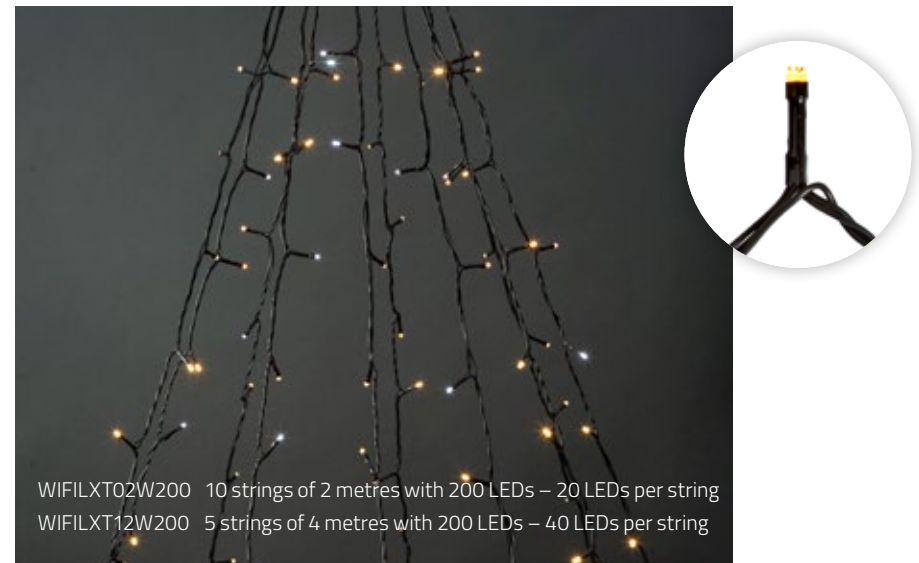

Wi-Fi Warm to Cool White String of Lights

- Smart Wi-Fi string of lights with warm to cool white LEDs
- Suitable for indoor and outdoor use
- Easy to connect directly into your Wi-Fi network - no separate hub required
- Dimmable brightness
- 7 pre-defined moving patterns and a steady mode
- Music modes thanks to the integrated microphone
- Set timers or schedules for switching on/off automatically
- Supports voice control - in combination with Amazon Alexa or Google Home
- Extra-long power lead of 5 metres
- Suitable for a temperatures range of -30°C up to 60 °C
- Fully supported by all other products in the Nedis SmartLife range

Wi-Fi Warm White Tree Lights

- Smart Wi-Fi hanging tree with warm white LEDs
- Suitable for outdoor use
- Easy to connect directly into your Wi-Fi network - no separate hub required
- Dimmable brightness
- 7 predefined moving patterns and a steady mode
- Music modes thanks to the integrated microphone
- Set timers or schedules for switching on/off automatically
- Supports voice control - in combination with Amazon Alexa or Google Home
- Power lead of 3 metres
- Suitable for a temperature range of -30°C up to 60 °C
- Fully supported by all other products in the Nedis SmartLife range

10x 2m 200 LED 250lm 360° 4.2W Home Wi-Fi -30°C

Wi-Fi Warm to Cool White Tree Lights

- Smart Wi-Fi string of lights with warm to cool white LEDs
- Suitable for outdoor use
- Easy to connect directly into your Wi-Fi network - no separate hub required
- Dimmable brightness
- 11 predefined moving patterns and a steady mode
- Music modes thanks to the integrated microphone
- Set timers or schedules for switching on/off automatically
- Supports voice control - in combination with Amazon Alexa or Google Home
- Long power lead of 3 metres
- Suitable for a temperature range of -30°C up to 60°C
- Fully supported by all other products in the Nedis SmartLife range