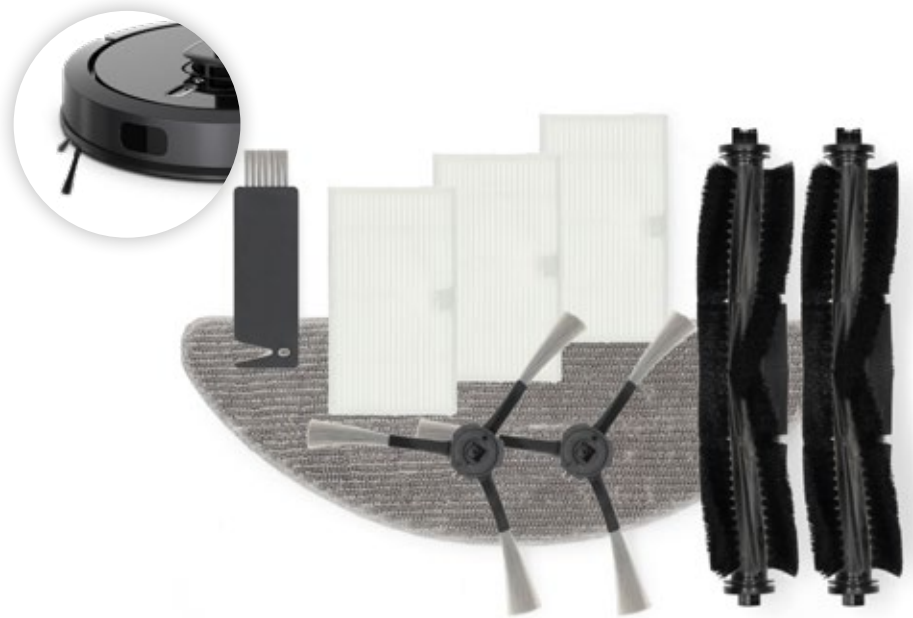

Robot Vacuum Cleaner spare parts

New

- Maintenance kit suitable for the Nedis Robot Cleaner WIFIVCL002CBK
- Easy to install without the need of any tools
- All you need to optimize your robot vacuum cleaner for another 6 months of daily use