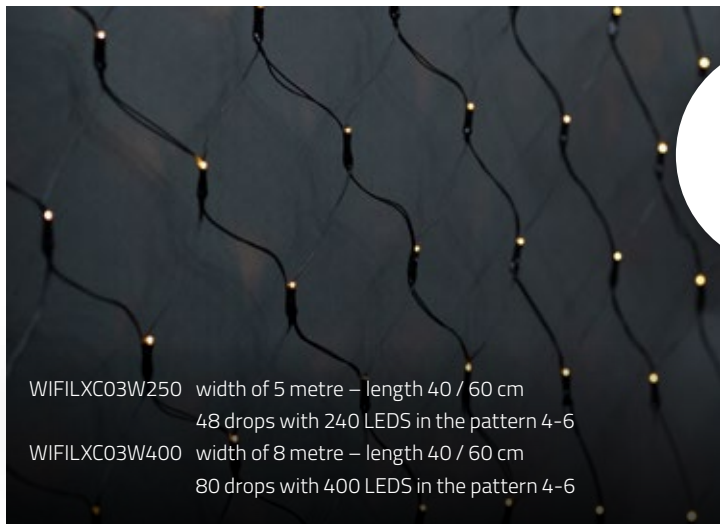

Wi-Fi Cool White Icicle Lights

- Smart Wi-Fi icicle lights with cool white LEDs
- Suitable for indoor and outdoor use
- Easy to connect directly into your Wi-Fi network - no separate hub required
- Dimmable brightness
- 7 predefined moving patterns and a steady mode
- Music modes thanks to the integrated microphone
- Set timers or schedules for switching on/off automatically
- Supports voice control - in combination with Amazon Alexa or Google Home
- Long power lead of 3 metres
- Suitable for a temperatures range of -30°C up to 60°C
- Fully supported by all other products in the Nedis SmartLife range

WIFILXC03W250 width of 5 metre – length 40 / 60 cm
48 drops with 240 LEDs in the pattern 4-6

WIFILXC03W400 width of 8 metre – length 40 / 60 cm
80 drops with 400 LEDs in the pattern 4-6