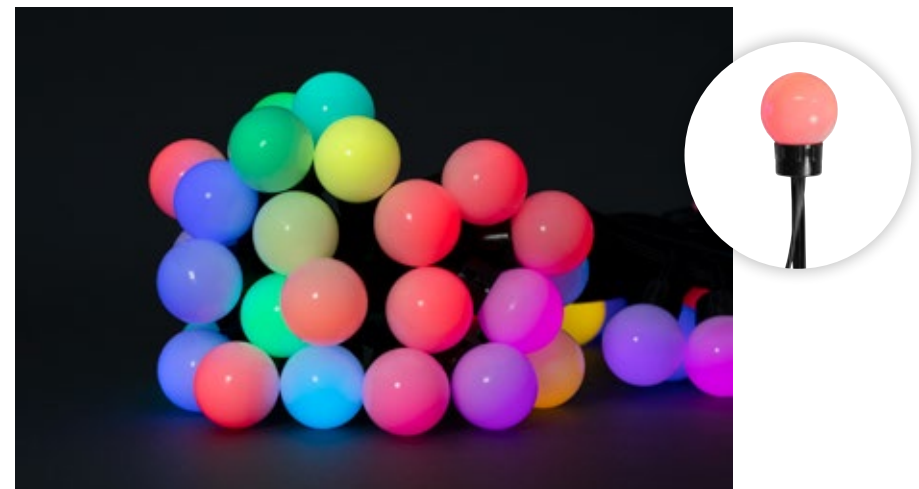

WIFILP03C20

Wi-Fi Full Colour Party Lights

- Smart Wi-Fi string of lights with full colour LEDs
- String of 9 metres with 10 LEDs of Ø 50 mm and a black cable
- Suitable for outdoor and indoor use
- Easy to connect directly into your Wi-Fi network - no separate hub required
- Every LED is a pixel that can be controlled individually in the app
- Customizable moving patterns
- Music modes thanks to the integrated microphone
- Set timers or schedules for switching on/off automatically
- Supports voice control - in combination with Amazon Alexa or Google Home
- Power lead of 3 metres
- Suitable for a temperature range of -30°C up to 60°C
- Fully supported by all other products in the Nedis SmartLife range

Wi-Fi Full Colour Party Lights

- Smart Wi-Fi string of lights with full colour RGB+ LEDs
- String of 10.8 metres with 48 LEDs of Ø 30mm and a black cable
- Suitable for outdoor and indoor use
- Easy to connect directly into your Wi-Fi network - no separate hub required
- Every LED is a pixel that can be controlled individually in the app
- Customizable moving patterns
- Music modes thanks to the integrated microphone
- Set timers or schedules for switching on/off automatically
- Supports voice control - in combination with Amazon Alexa or Google Home
- Power lead of 3 metres
- Suitable for a temperature range of -30°C up to 60°C
- Fully supported by all other products in the Nedis SmartLife range