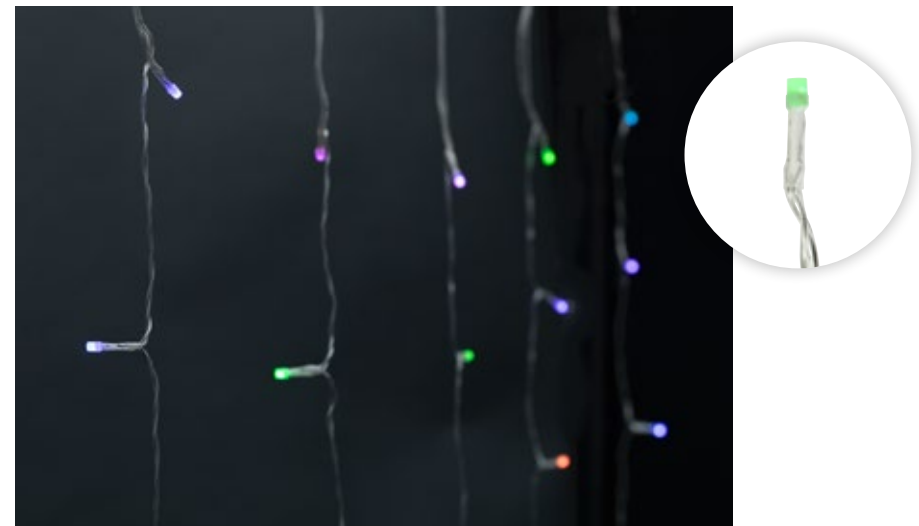

Wi-Fi Warm White Curtain Lights

- Smart Wi-Fi curtain with warm white LEDs
- 3 x 3 metres with 10 x 20 LEDs and a transparent cable
- 15 cm between each LED, 33 cm between each strip
- Suitable for indoor and outdoor use
- Easy to connect directly into your Wi-Fi network - no separate hub required
- Dimmable brightness
- 7 predefined moving patterns and a steady mode
- Music modes thanks to the integrated microphone
- Set timers or schedules for switching on/off automatically
- Supports voice control - in combination with Amazon Alexa or Google Home
- Power lead of 3 metres
- Suitable for a temperature range of -30°C up to 60°C
- Fully supported by all other products in the Nedis SmartLife range

Wi-Fi Full Colour Curtain Lights

- Smart Wi-Fi curtain with RGB LEDs
- 3 x 3 metres with 10 x 18 LEDs and a transparent cable
- 17 cm between each LED, 33 cm between each Strips
- Suitable for indoor and outdoor use
- Easy to connect directly into your Wi-Fi network - no separate hub required
- 7 predefined moving patterns and a steady mode
- Music modes thanks to the integrated microphone
- Set timers or schedules for switching on/off automatically
- Supports voice control - in combination with Amazon Alexa or Google Home
- Long power lead of 3 metres
- Suitable for a temperatures range of -30°C up to 60°C
- Fully supported by all other products in the Nedis SmartLife range