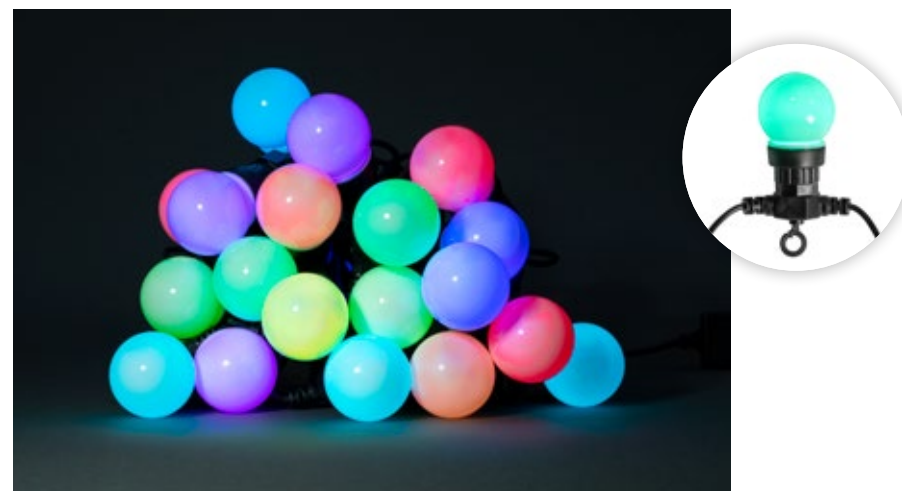

Wi-Fi Mood Light (20 cm)

- Automate the mood at any time with this smart mood light by using the Nedis SmartLife application
- Change the colour to match your current mood or use cool to warm white light up to 300 lm
- Dimmable lightning options
- Plug & play: connects directly with your Wi-Fi
- Use the Nedis SmartLife app to set schedules and change colours
- Supports voice control - in combination with Amazon Alexa or Google Home
- Can be used as a stand-alone product or can connect easily with other Nedis SmartLife products

WIFILP01F10

Wi-Fi Full Colour Party Lights

- Smart Wi-Fi string of lights with full colour LEDs
- String of 10 metres with 20 LEDs of Ø 50 mm and a black cable
- Suitable for outdoor and indoor use
- Easy to connect directly into your Wi-Fi network - no separate hub required
- Every LED is a pixel that can be controlled individually in the app
- Customizable moving patterns
- Music modes thanks to the integrated microphone
- Set timers or schedules for switching on/off automatically
- Supports voice control - in combination with Amazon Alexa or Google Home
- Power lead of 3 metres
- Suitable for a temperature range of -30°C up to 60°C
- Fully supported by all other products in the Nedis SmartLife range