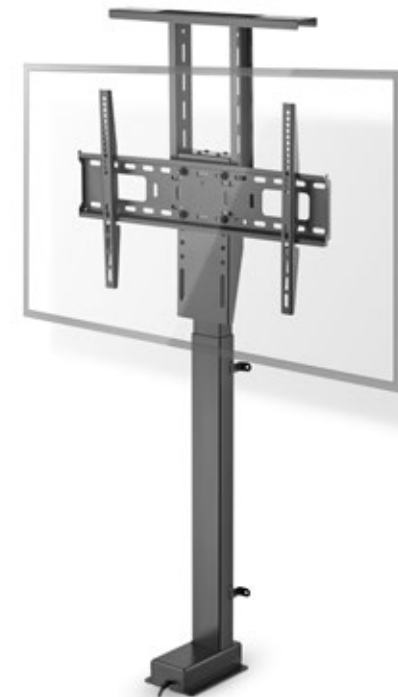

Wi-Fi TV Lift

- Smart Wi-Fi motorized TV Lift for TV screens from 37" to 80"
- Connect to your Wi-Fi and control the Wall mount with the Nedis Smartlife app support
- Revolutionary lift design for use with unique integrated cabinets to conceal the TV
- Strong and durable component parts - max TV load capacity of 60 kg.
- Powerful quality motor provides automatic up and down lift function with low decibel (<50dB)
- Holes in column provided for variable mount placement
- Anti-collision function protects your TV
- Programmable position memory function records the desired position
- Remote and app controlled and supports voice control i.c.w. Google Assistant and Amazon Alexa
- Suitable for VESA:
  - 200x200 up to 600x400

● TVSM5840BK