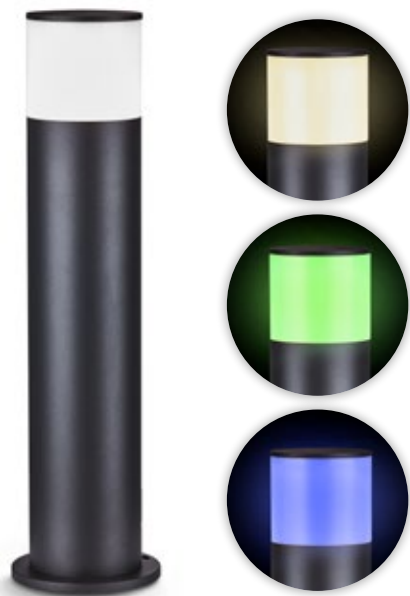

1600lm
20W

● WIFIOFS20FBK

Wi-Fi Floodlight

- Control or schedule brightness and color (tunable white or RGB)
- Set timers and scenarios for optimal comfort
- Use voice control in combination with Amazon Alexa or Google Home
- Waterproof metal housing for outdoor use
- Use standalone or combine with other Nedis SmartLife products
- Ideal for illumination of entrance areas, driveways or carports
- Can also be used as a deterrent against burglary and theft

1600lm
20W

● WIFIOFC20FBK

2 Ground Spikes

- 175 mm long aluminum spikes
- Hand screw for easy installation without any tools
- Suitable for (Wi-Fi) flood light

175mm

2 pcs

○ FLMT10BK2

Zigbee Pillar Light

- Smart Zigbee pillar garden light (60cm)
- Warm White and RGB colours with a life time of 30.000 hours
- Plug & play: connects directly with your Wi-Fi through the Zigbee gateway
- Ideal to be used in places with a weaker internet connection
- Zigbee protocol can connect multiple devices in one single network
- Zigbee lights are very energy-efficient
- Dimmable via the Nedis SmartLife App after installing product via Nedis gateway
- Set-up time schedules when to switch the light on or off
- Supports voice control - in combination with Amazon Alexa or Google Home

● ZBLOP10RGBW

Zigbee Spike Spot Lights

- Set of 3 pcs Smart Zigbee garden spike spot lights with aluminium die casting housing
- RGB colours with a life time of 30.000 hours
- Plug & play: connects directly with your Wi-Fi through the Zigbee gateway
- Ideal to be used in places with a weaker internet connection
- Zigbee protocol can connect multiple devices in one single network
- Zigbee lights are very energy-efficient
- Dimmable via the Nedis SmartLife App after installing product via Nedis gateway
- Set-up time schedules when to switch the light on or off
- Supports voice control - in combination with Amazon Alexa or Google Home