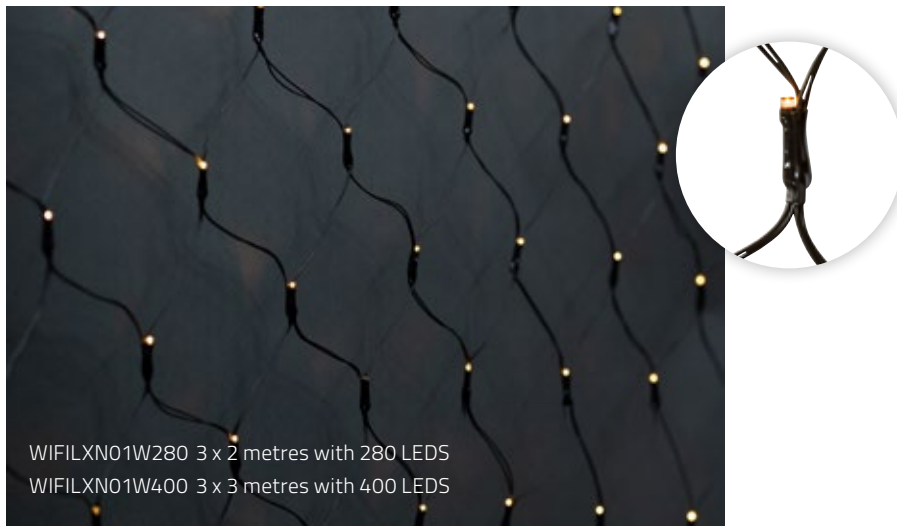

Wi-Fi Warm White Net lights

- Smart Wi-Fi net with warm white LEDs
- Suitable for indoor and outdoor use
- Easy to connect directly into your Wi-Fi network - no separate hub required
- Dimmable brightness
- 7 predefined moving patterns and a steady mode
- Music modes thanks to the integrated microphone
- Set timers or schedules for switching on/off automatically
- Supports voice control - in combination with Amazon Alexa or Google Home
- Power lead of 3 metres
- Suitable for a temperatures range of -20°C up to 60°C
- Fully supported by all other products in the Nedis SmartLife range