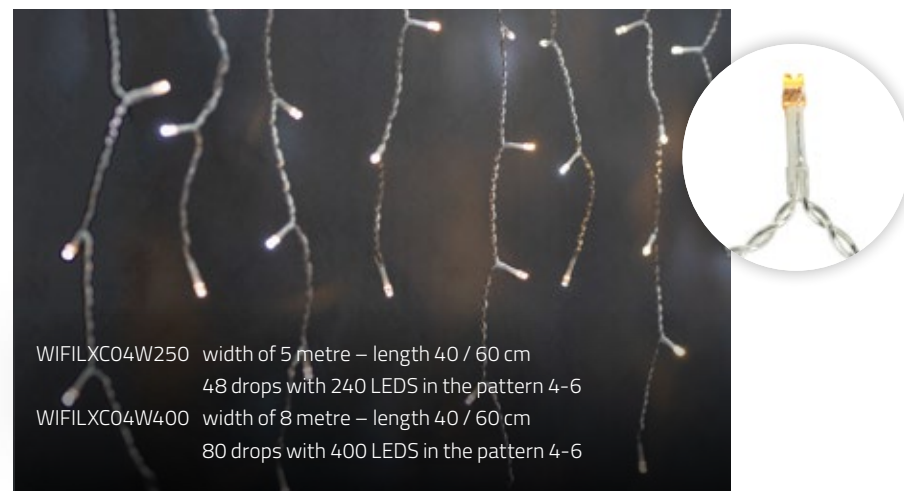

WIFILXC04W250 width of 5 metre – length 40 / 60 cm
48 drops with 240 LEDs in the pattern 4-6
WIFILXC04W400 width of 8 metre – length 40 / 60 cm
80 drops with 400 LEDs in the pattern 4-6