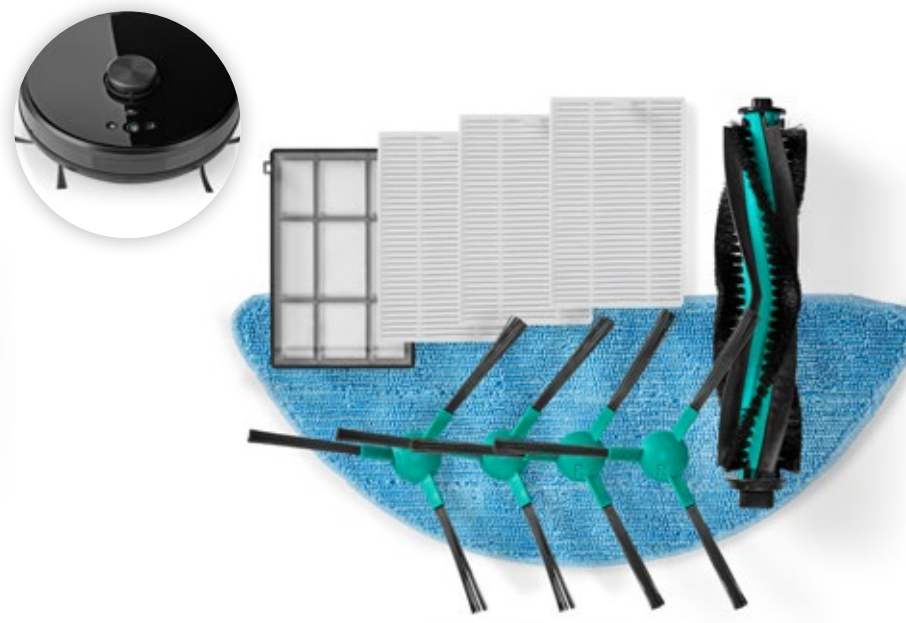

Robot Vacuum Cleaner spare parts

- Only suitable for the WIFIVCL001CBK
- Easy to install without the need of any tools
- All you need to optimize your robot vacuum cleaner for another 6 months of daily use