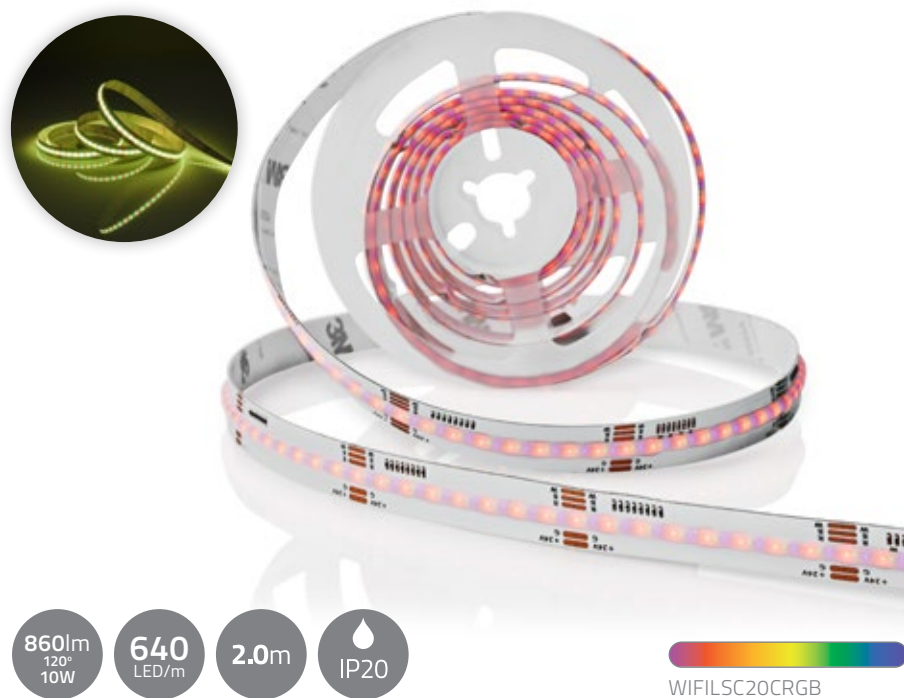

2x380lm
120°
8.5W

2700K

IP44

● BTLOW05RGBW

Wi-Fi COB LED Strip

- Super thin LED strip, with a width of just 12 mm
- Easy to set up in your Nedis SmartLife app - simply connect it to your Wi-Fi to set, control and schedule this LED strip (RGB)
- Suitable for any installation: the strips can be shortened every 50 cm
- New and innovative chip technique with 640 LEDs per metre
- A smooth, bright and continuous light effect, no empty/dark spaces due to the COB technique
- Double-sided adhesive (3M) already placed - for easy installation
- Works as stand-alone smart light - or pair it with other Nedis SmartLife products

Wi-Fi COB LED Strip

- Super thin LED strip, with a width of just 10 mm
- Easy to set up in your Nedis SmartLife app - simply connect it to your Wi-Fi to set, control and schedule this LED strip (RGB)
- Suitable for any installation: the strips can be shortened every 30 cm
- New and innovative chip technique with 512 LEDs per metre
- A smooth, bright and continuous light effect, no empty/dark spaces due to the COB technique
- Double-sided adhesive (3M) already placed - for easy installation
- Works as stand-alone smart light - or pair it with other Nedis SmartLife products

Wi-Fi LED Strip

- Connects directly to your router using Wi-Fi, so no separate hub required
- Free selection of millions of colours (RGB) as well as moving multicolour patterns.
- The strip can be shortened to the desired length
- Double sided adhesive (3M) already placed for easy installation
- Use the Nedis SmartLife app to set timings for switching on/off automatically
- Works as stand-alone smart light - or pair it with other SmartLife products to create an entire smart home
- Combine with Google Home or Amazon Alexa for voice control