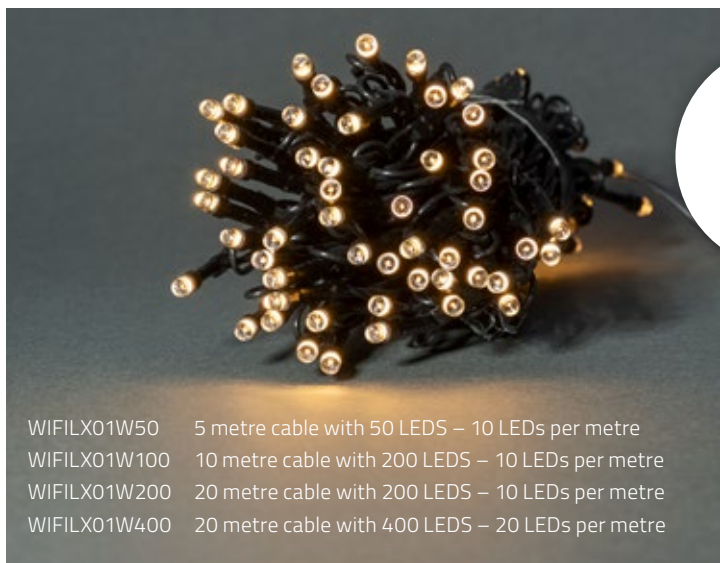

Wi-Fi Full Colour String of Lights

- Smart Wi-Fi string of lights with full colour LEDs
- String of 10.8 metres with 48 LEDs of Ø 8mm and a black cable
- Suitable for outdoor and indoor use
- Easy to connect directly into your Wi-Fi network - no separate hub required
- Every LED is a pixel that can be controlled individually in the app
- Customizable moving patterns
- Music modes thanks to the integrated microphone
- Set timers or schedules for switching on/off automatically
- Supports voice control - in combination with Amazon Alexa or Google Home
- Power lead of 3 metres
- Suitable for a temperature range of -30°C up to 60°C
- Fully supported by all other products in the Nedis SmartLife range

WIFILP01C48

Wi-Fi Full Colour String of Lights

- Smart Wi-Fi string of lights with full colour LEDs
- Suitable for indoor and outdoor use
- Easy to connect directly into your Wi-Fi network - no separate hub required
- 8 blinking modes, 7 colours or multicolour selection
- Music modes thanks to the integrated microphone
- Set timers or schedules for switching on/off automatically
- Supports voice control - in combination with Amazon Alexa or Google Home
- Long power lead of 3 metres
- Suitable for a temperature range of -30°C up to 60 °C
- Fully supported by all other products in the Nedis SmartLife range

- Smart Wi-Fi string of lights with warm white LEDs
- Suitable for indoor and outdoor use
- Easy to connect directly into your Wi-Fi network - no separate hub required
- Dimmable brightness
- 7 pre-defined moving patterns and a steady mode
- Music modes thanks to the integrated microphone
- Set timers or schedules for switching on/off automatically
- Supports voice control - in combination with Amazon Alexa or Google Home
- Extra-long power lead of 5 metres
- Suitable for a temperature range of -30°C up to 60 °C
- Fully supported by all other products in the Nedis SmartLife range