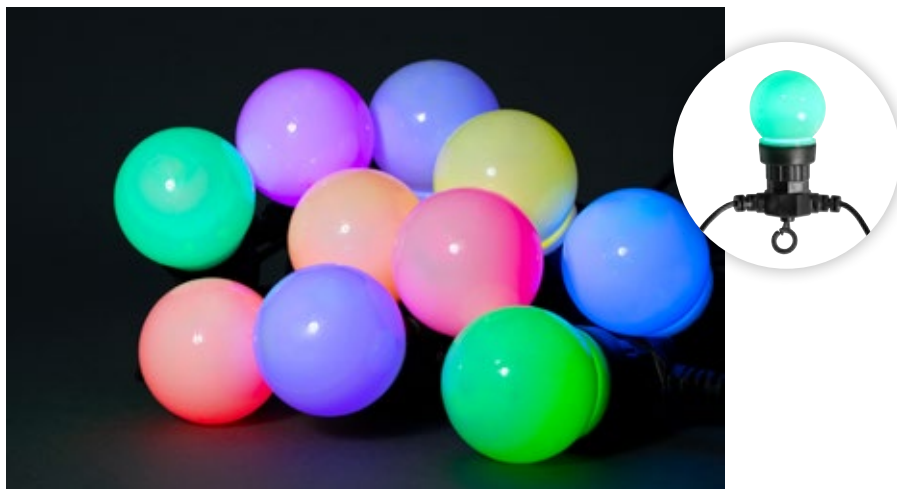

WIFILP01F10

Wi-Fi Full Colour Party Lights

- Smart Wi-Fi string of lights with full colour LEDs
- String of 10 metres with 20 LEDs of Ø 50 mm and a black cable
- Suitable for outdoor and indoor use
- Easy to connect directly into your Wi-Fi network - no separate hub required
- Every LED is a pixel that can be controlled individually in the app
- Customizable moving patterns
- Music modes thanks to the integrated microphone
- Set timers or schedules for switching on/off automatically
- Supports voice control - in combination with Amazon Alexa or Google Home
- Power lead of 3 metres
- Suitable for a temperature range of -30°C up to 60°C
- Fully supported by all other products in the Nedis SmartLife range

WIFILP03C20

Wi-Fi Full Colour Party Lights

- Smart Wi-Fi string of lights with full colour LEDs
- String of 9 metres with 10 LEDs of Ø 50 mm and a black cable
- Suitable for outdoor and indoor use
- Easy to connect directly into your Wi-Fi network - no separate hub required
- Every LED is a pixel that can be controlled individually in the app
- Customizable moving patterns
- Music modes thanks to the integrated microphone
- Set timers or schedules for switching on/off automatically
- Supports voice control - in combination with Amazon Alexa or Google Home
- Power lead of 3 metres
- Suitable for a temperature range of -30°C up to 60°C
- Fully supported by all other products in the Nedis SmartLife range