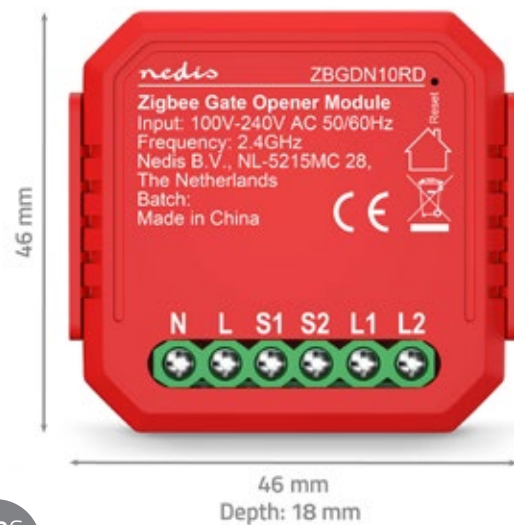

46 mm

46 mm

Depth: 18 mm

ZBWD20RD

Zigbee Garage Door Opener

Coming soon

- Zigbee smart garage door switch – make your traditional garage door smart
- Easy to install behind the existing switch, keep function of manual switch
- Upgrade garage door opener switch without changing wiring design
- Works with all popular garage door operating systems
- Open or close your garage door or port from anywhere you are
- Send a notification if your garage door is not open or closed
- Use the Nedis SmartLife app to control for the convenience of opening and closing
- Family share function to create a smart home with all family members
- Allows you to share real-time status updates on your garage door
- Supports voice control - in combination with Amazon Alexa or Google Home
- Combine with other Nedis SmartLife products to create scenes or automations through a Nedis Zigbee gateway (WIFIZBxxx)

ZBGDN10RD

Zigbee Shutters / Blinds Switch

Coming soon

- Zigbee smart shutters/blinds switch – make your traditional shutters or blinds smart
- Easy to install behind the existing switch, keep function of manual switch
- Upgrade curtain switch without changing wiring design - with neutral wire
- Save energy and control your devices from anywhere you are
- Percentage shutters control - enables opening / closing of a specified value
- Automatically open and close the shutters or blinds with a schedule
- Use the Nedis SmartLife app to set timings for switching on/off automatically and to set up scenes
- Supports voice control - in combination with Amazon Alexa or Google Home
- Combine with other Nedis SmartLife products to create scenes or automations through a Nedis Zigbee gateway (WIFIZBxxx)