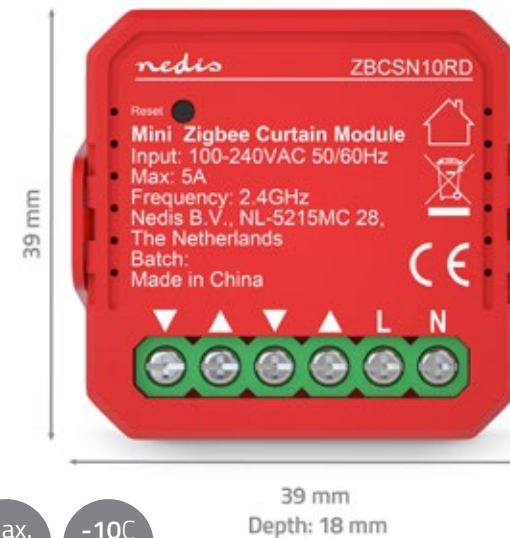

Zigbee Garage Door Opener

Coming soon

- Zigbee smart garage door switch – make your traditional garage door smart
- Easy to install behind the existing switch, keep function of manual switch
- Upgrade garage door opener switch without changing wiring design
- Works with all popular garage door operating systems
- Open or close your garage door or port from anywhere you are
- Send a notification if your garage door is not open or closed
- Use the Nedis SmartLife app to control for the convenience of opening and closing
- Family share function to create a smart home with all family members
- Allows you to share real-time status updates on your garage door
- Supports voice control - in combination with Amazon Alexa or Google Home
- Combine with other Nedis SmartLife products to create scenes or automations through a Nedis Zigbee gateway (WIFIZBxxx)

ZBGDN10RD

Zigbee Shutters / Blinds Switch

Coming soon

- Zigbee smart shutters/blinds switch – make your traditional shutters or blinds smart
- Easy to install behind the existing switch, keep function of manual switch
- Upgrade curtain switch without changing wiring design - with neutral wire
- Save energy and control your devices from anywhere you are
- Percentage shutters control - enables opening / closing of a specified value
- Automatically open and close the shutters or blinds with a schedule
- Use the Nedis SmartLife app to set timings for switching on/off automatically and to set up scenes
- Supports voice control - in combination with Amazon Alexa or Google Home
- Combine with other Nedis SmartLife products to create scenes or automations through a Nedis Zigbee gateway (WIFIZBxxx)

ZBCSN10RD