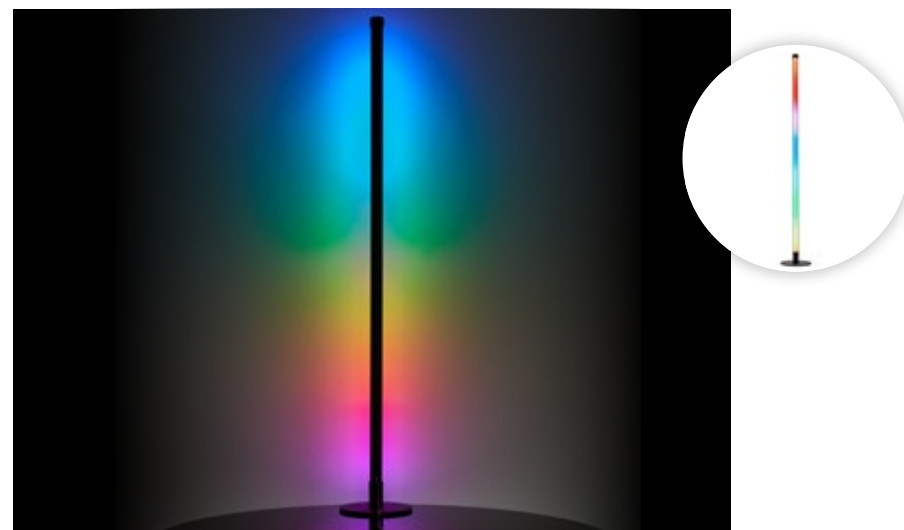

Wi-Fi Corner Floor Lamp

- High-end vertical Smart LED floor lamp in a solid metal housing
- Slim, minimalistic and space saving design
- Good luminous effect, no light spots, no dark areas
- Plug & play: connects directly with your Wi-Fi
- 12 kinds of different scenes to choose or customize your own scenes
- Dimmable lightning options
- Adjustable colour temperature - extra warm white (2700 K) to cool white (6500 K)
- Use the Nedis SmartLife app to set timings for switching on/off automatically
- With remote control - allows to control multiple bulbs at the same time
- Supports voice control - in combination with Amazon Alexa or Google Home
- Can be used as a stand-alone product or can connect easily with other Nedis SmartLife products