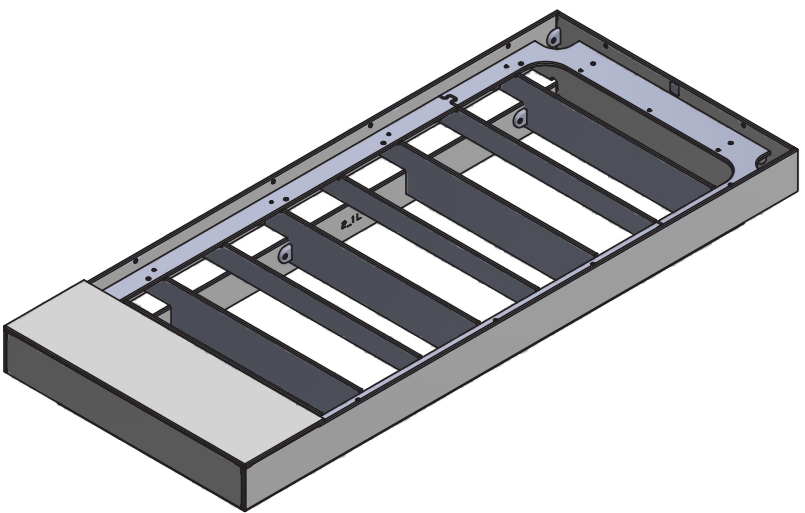

INCLUDED PARTS

BASE ASSEMBLY
1x

SEAT
1x

BACK
1x

BACKREST
1x

5/8" BOLT
4x

*Bolt shown actual size.

ASSEMBLY TIPS: 5 Important Points You **NEED** to Read

1. Prior to beginning assembly, please inspect and inventory the parts to make sure you have everything and that nothing was damaged during shipping. If damage has occurred, please take photos and go to lollidesigns.com/damage. Rest assured we'll get it taken care of straight away!
2. To avoid scratching furniture, assemble on a clean, soft surface like a blanket, carpet, or the flattened cardboard box the furniture was shipped in.
3. **Start all bolts by hand to ensure proper alignment and to prevent cross threading.** Then using the provided tool, tighten until you feel resistance. Do not overtighten.
4. Bolts should not be forced, but some components, particularly blocks, fit snug but can still be installed without tools or excess force.
5. If parts are still not going together, please send us a photo of the part you are having trouble with.

BLOCK & BOLT INSTALLATION

Insert bolts through countersunk hole side of blocks as shown below.

"Loll Designs inspires people to appreciate the outdoors."

Greg Benson - Founder

♻️ RECYCLE THE PACKAGING

We've gone through great lengths to make as much of our packaging as possible recyclable. The cardboard box, paper wrap, filler and paper bags can all go in your recycling bin. The muslin hardware bags replaced plastic bags with the intention of reducing plastic and encouraging reuse. Loll Designs and Planet Earth thank you!