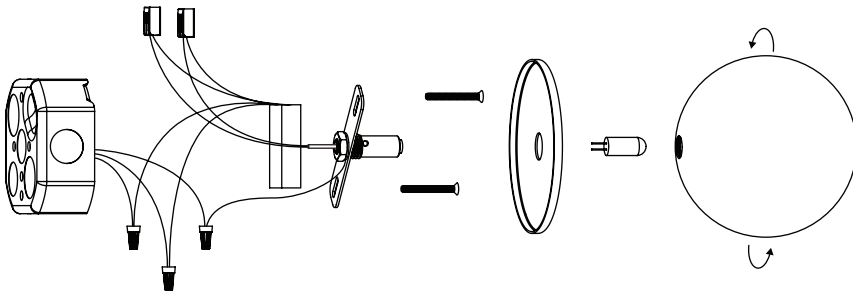

anony

408 - 9 Davies Ave.
Toronto, ON
M4M 2A6
+1 416 994 9617
sales@anony.ca

1. Disconnect power

2. Connect live, neutral, & ground
3. Screw bracket to junction box

4. Insert G4 LED bulb
5. Screw glass