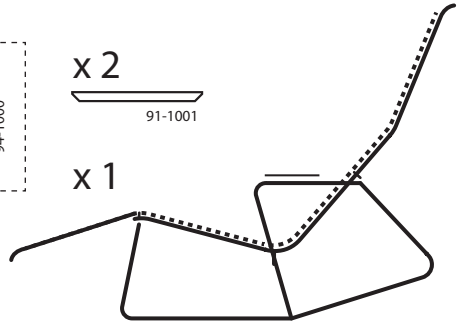

Click Sun rocker

Design by
Henrik Pedersen for

HOUE

Assembly instructions

Screws and tools are included

Assembly instruction no. 97-1810 v2

x1

1