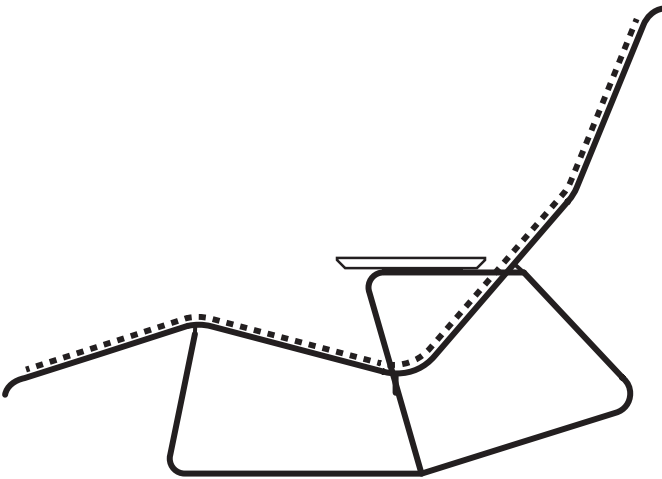

Click Sun rocker

Design by
Henrik Pedersen for

HOUE

Assembly instructions

Screws and tools are included

Assembly instruction no. 97-1810 v2

x1

1