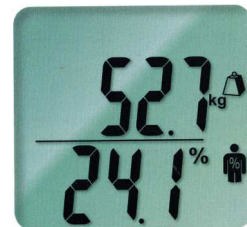

## BODY COMPOSITION MONITOR

### FEATURES

- Weight
- Body fat %
- Adult & Children's Healthy Indicator
- Total Body Water
- Muscle Mass
- Physique Rating
- Basal Metabolic Rate
- Metabolic Age Function
- Bone Mass
- Visceral Fat Rating
- Athletic & Guest Mode
- Recall Function
- No. of User Memories : 5
- 900g Lightweight And Compact

### SPECIFICATIONS

Art No.	BC-730
Item No.	01TT-D-BS013
Capacity	150Kg
Graduation	100g
Dimension Scale (L x W x H)	260 x 215 x 33mm
Power Source	4 x AA Batteries (Included)