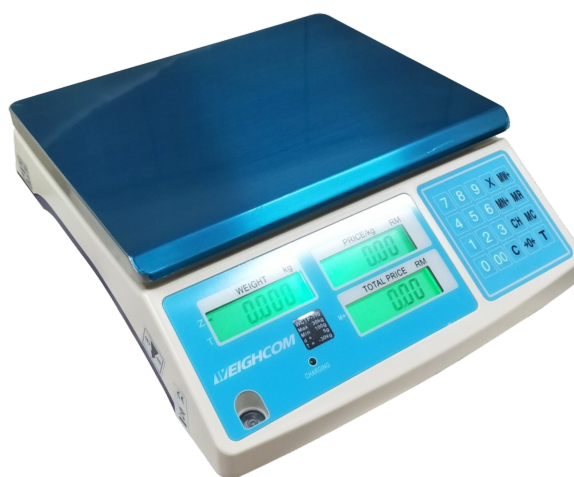

ELECTRONIC PRICE COMPUTING SCALE

PA Cert. Number : **ATS-0051-21**

FEATURES

- Bright LCD display with LED green backlight
- Enclosed with adjustable feet, bubble level, dust cover, rechargeable battery and power cord
- Full tare function
- Low battery and charging status indication
- Auto zero tracking

SPECIFICATIONS

Art No.	WCTP-110
Item No.	01WC-D-PC003
Capacity	30kg x 5g
Display	Bright LCD Display With LED Green Backlight
Pan Size (L X W)	290 x 220mm
Net Weight	4.3kg
Power Source	Rechargeable Battery 6V 4Ah Cable Type : Power Cord