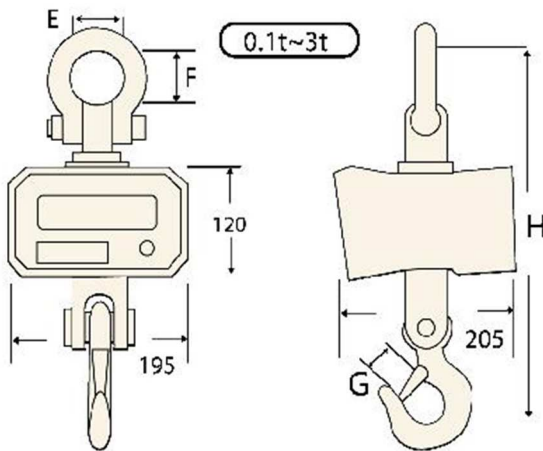

DIGITAL CRANE WEIGHER

FEATURES

- Dynamic Display, Rapid and Accurate
- Calibration of Three Bits, Accuracy, and Reliability.
- Revision of Gravity Acceleration
- Light, Small, and Portable
- Super Bright LED (Height : 30mm)
- Display The Battery Voltage In Scale Automatically After Turn On.
- Turn Off Automatically After 1.5 Hours No-Working.
- The Weighing Value Can Be Saved, Inquired And Held Conveniently With Remote Controller

Sample for Dimension

SPECIFICATIONS

Item No	Art No	Capacity	A	B	C	D	E	F	G	Weight (kg)
01CH-D-CR008	GS-C-3T	3T x 1kg/500g	260	171	50	50	575	87	194	15