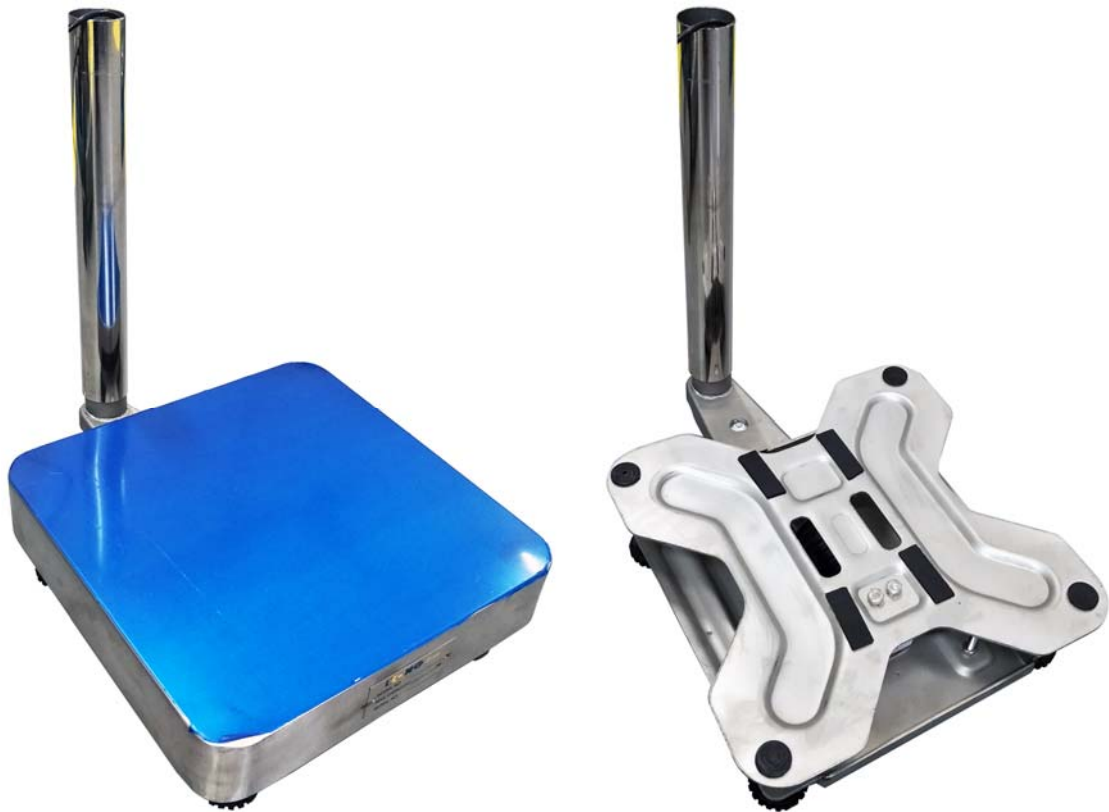

STAINLESS STEEL SCALE PLATFORM

SPECIFICATIONS

Art No.	ESPBSNT-2828
Item No.	01ES-D-PF001
Capacity	30Kg
Platform Size	280 x 280mm
Height	70mm (Exclude Leveling Foot)