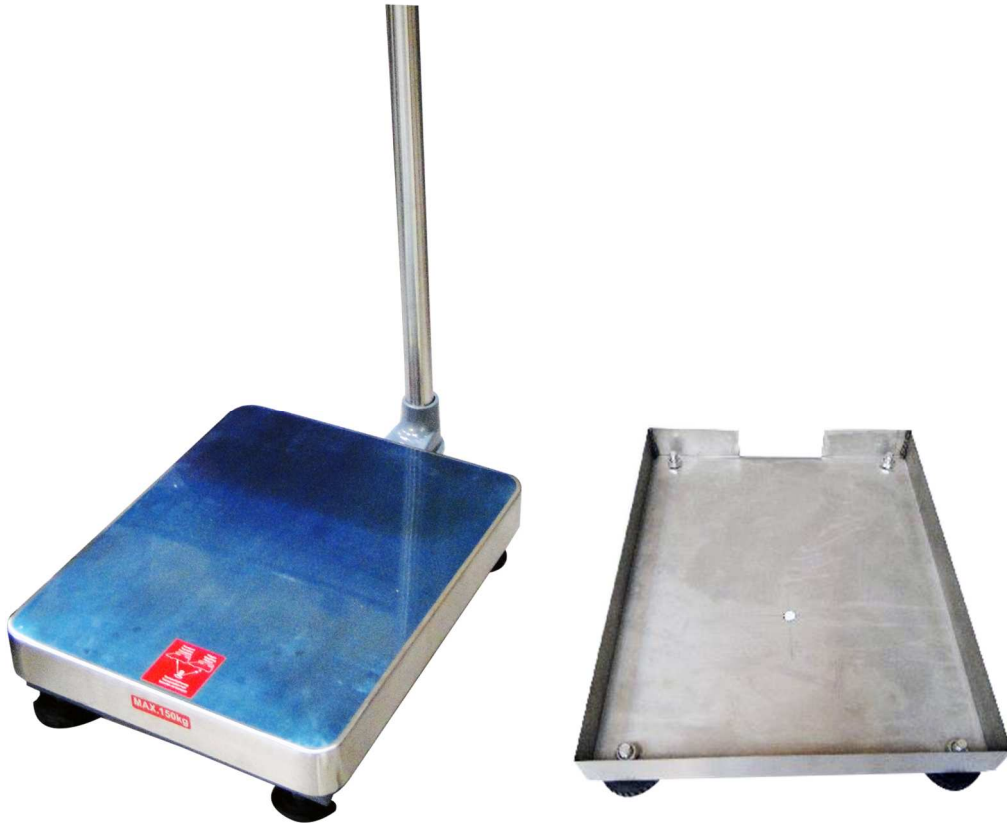

WELD SCALE PLATFORM

SPECIFICATIONS

Art No.	CPB4050-BS
Item no.	01ES-D-PF007
Capacity	150 Kg
Pan Size (L x W)	400 x 500 mm