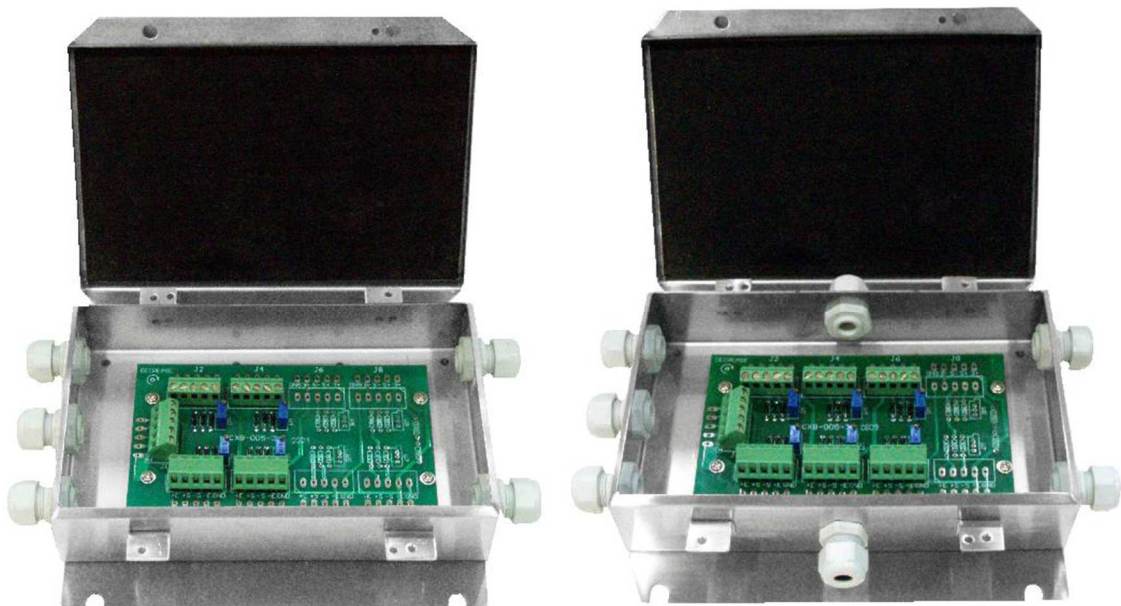

S/S JUNCTION BOX WITH CARD

SPECIFICATIONS

Art No.	4YXTSP	6YXTSP
Model No	06ES-D-JB002	06ES-D-JB001
Size (L x W x H)	245 x 175 x 46mm	