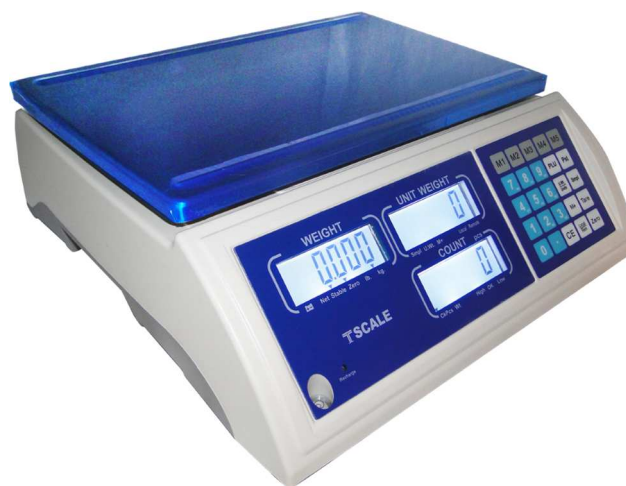

ELECTRONIC COUNTING SCALE

FEATURES

- 20mm LCD display, white color LED backlight
- External resolution up to 30,000
- Functions include accumulating, preset count with alarm, up to 100 Plus with description, unit & tare weight
- Battery provides up to 70 Hours of continuous use (Without Backlight)

SPECIFICATIONS

Art No.	JC-45K
Item No.	01TS-D-CS015
Capacities	45kg x 1g
Display	20mm LCD Display With White LED Backlight
Keyboard	25 Mechanical Keys
Pan Size	240 x 370mm
Operate Temp.	0°C ~ +40°C
ADC	Sigma Delta
ADC Update	≤ 1/10 Second
Housing	ABS Plastic
Max. Divisions	60000d
Power Source	AC Adapter (12V/500mA) Internal Rechargeable Battery (6V/4Ah)
Gross Weight	5.8KG