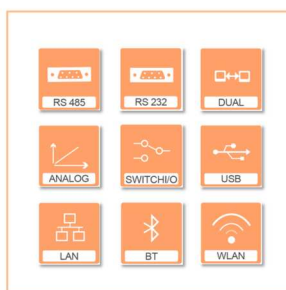

Abundant interfaces, can connect to a wealth of peripheral equipment