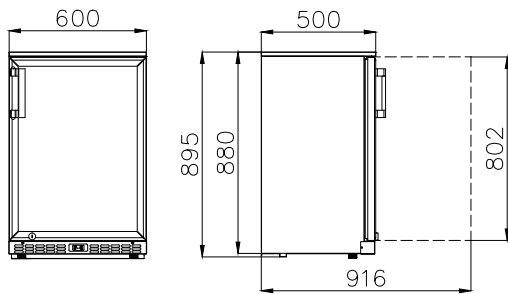

# Bottle Coolers

Standard Black, 895mm Height

KBC1

KBC2

KBC2SL

Shelf size - KBC1: 500(W) x 325(D) mm | KBC2: 400(W) x 325(D) mm

MODEL	DOOR	CAPACITY (Bottles*)	GROSS CAPACITY	EXT. DIMENSIONS (H x W x D mm)	POWER CONSUMPTION	AMBIENT	WEIGHT (kg)	RRP
KBC1	1 (hinged)	116	138L	895 x 600 x 520	310W	+16°C ~ +30°C	49	
KBC2	2 (hinged)	196	208L	895 x 900 x 520	340W	+16°C ~ +30°C	66	
KBC2SL	2 (sliding)	196	208L	895 x 900 x 520	340W	+16°C ~ +30°C	67	