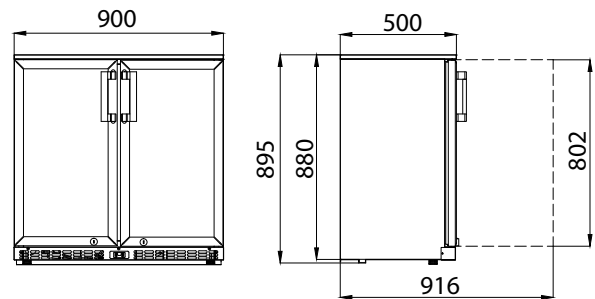

# Bottle Coolers

Standard Black, 895mm Height

KBC1

KBC2

KBC2SL

Shelf size - KBC1: 500(W) x 325(D) mm | KBC2: 400(W) x 325(D) mm

MODEL	DOOR	CAPACITY (Bottles*)	GROSS CAPACITY	EXT. DIMENSIONS (H x W x D mm)	POWER CONSUMPTION	AMBIENT	WEIGHT (kg)	RRP
KBC1	1 (hinged)	116	138L	895 x 600 x 520	310W	+16°C ~ +30°C	49	
KBC2	2 (hinged)	196	208L	895 x 900 x 520	340W	+16°C ~ +30°C	66	
KBC2SL	2 (sliding)	196	208L	895 x 900 x 520	340W	+16°C ~ +30°C	67	