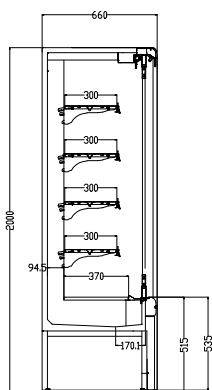

Slim Tiered Display

600mm Depth

BTD200WH

BTD130BK

BTD150SS

FEATURES

- Choice of finish - white laminated, black laminated or stainless steel
- 4 heavy duty adjustable shelves (300mm deep) with pricing strips
- Condenser over temperature alarm
- Adjustable feet
- Night blind fitted as standard
- Internal illumination - LED lighting to each shelf
- Tempered glass side panels
- Clear acrylic shelf edge risers
- Easy access to condenser for maintenance

MODEL	FINISH	GROSS CAPACITY	EXT. DIMENSIONS (H x W x D mm)	POWER CONSUMPTION	WEIGHT (kg)	RRP
BTD70WH	White laminated exterior & interior	240L	2000 x 685 x 660	1104W	190	£1,717.00
BTD100WH		360L	2000 x 1000 x 660	1296W	245	£1,937.00
BTD130WH		470L	2000 x 1310 x 660	2195W	280	£2,147.00
BTD150WH		540L	2000 x 1500 x 660	2340W	300	£2,484.00
BTD200WH		720L	2000 x 1935 x 660	2518W	320	£2,975.00
BTD70BK	Black laminated exterior & interior	240L	2000 x 685 x 660	1104W	190	£1,717.00
BTD100BK		360L	2000 x 1000 x 660	1296W	245	£1,937.00
BTD130BK		470L	2000 x 1310 x 660	2195W	280	£2,147.00
BTD150BK		540L	2000 x 1500 x 660	2340W	300	£2,484.00
BTD200BK		720L	2000 x 1935 x 660	2518W	320	£2,975.00
BTD70SS	Stainless Steel exterior & black interior	240L	2000 x 685 x 660	1104W	190	£1,809.00
BTD100SS		360L	2000 x 1000 x 660	1296W	245	£2,029.00
BTD130SS		470L	2000 x 1310 x 660	2195W	280	£2,244.00
BTD150SS		540L	2000 x 1500 x 660	2340W	300	£2,593.00
BTD200SS		720L	2000 x 1935 x 660	2518W	320	£3,094.00