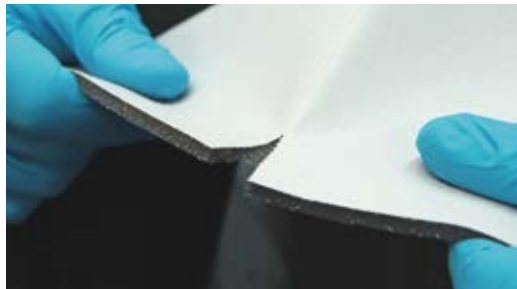

# INDASA RHYNOSOFT PRE-CUT

**Red Line**  
High quality finish

**Plus Line**  
Easy to sand

**Pre-cut**  
Perfect cut

**Grit print on sponge**  
For clearer identification

Hand sanding

Pre-cut = Perfect cut

Machine sanding

## Features & Benefits

Sponge backing → Adapts to contours for precision sanding and finishing

High density sponge → Improves the user sanding experience

Single pad → Perfect for hand sanding

Cut innovation → Eliminates sanding marks