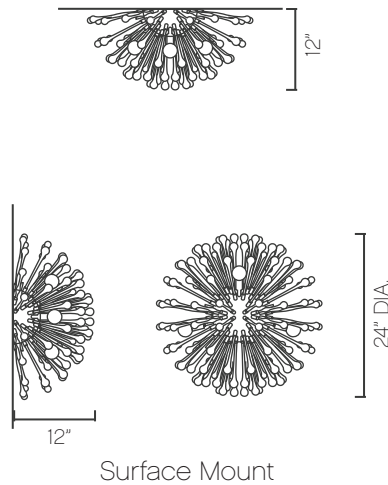

SOPHIA - Surface Mount

A starburst of cristale Venetian glass teardrops refract and reflect to create sparkle and movement. Offered as a surface ceiling or wall mount fixture with 81 glass drops. Sophia brings classic mid-century modern glamour and sophistication to every environment.

LUXE lighting collections are handcrafted from the finest materials, combining classic motifs with contemporary flair to create signature illuminated features that are equal part light and art. Balancing light and shadow, color and clarity, each LUXE lighting fixture is a one of a kind creation.

NAME
(SP) SOPHIA

MODEL
(S12) Surface Mount
Ceiling or Wall mount

METAL FINISHES
(PN) Polished Nickel
(PZ) Polished Bronze
(RZ) Oil Rubbed Bronze*

SOPHIA

Lamping: S12 (3) 25-40W E12, 120V Dimmable
(LED and Antique style bulbs available)
UL listed (or equivalent) for dry location

*Indicates custom or premium options available.

SPECIFICATION SELECTION: _____ SP _____ • _____ S12 _____ • _____

PROJECT NAME: _____ DATE: _____

NOTES: _____

3400 MEDFORD STREET. LOS ANGELES. CA 90063
TEL 323-227-9207 SALES@LUXELIGHTANDHOME.COM

Spring 2018