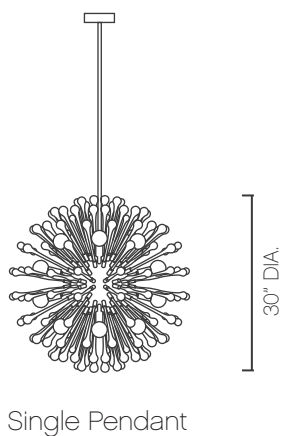

SOPHIA

LUXE

SOPHIA - Single Pendant 24

A starburst of cristale Venetian glass teardrops refract and reflect to create sparkle and movement. Offered as a 24" pendant with 163 glass drops. Sophia brings classic mid-century modern glamour and sophistication to every environment.

NAME
(SP) SOPHIA

MODEL
(P24) Single Pendant 24"

METAL FINISHES
(PN) Polished Nickel
(PZ) Polished Bronze
(RZ) Oil Rubbed Bronze*

OVERALL HEIGHT
36"
60" Field Adjustable†
(HX) Custom*

SOPHIA
by Thomas Cooper Studio

SOPHIA

LUXE

SOPHIA - Single Pendant 30

A starburst of cristale Venetian glass teardrops refract and reflect to create sparkle and movement. Offered as a 30" pendant with 233 glass drops. Sophia brings classic mid-century modern glamour and sophistication to every environment.

NAME	MODEL	METAL FINISHES	OVERALL HEIGHT
(SP) SOPHIA	(P30) Single Pendant 30"	(PN) Polished Nickel (PZ) Polished Bronze (RZ) Oil Rubbed Bronze*	36" 60" Field Adjustable† (HX) Custom*

SOPHIA
by Thomas Cooper Studio