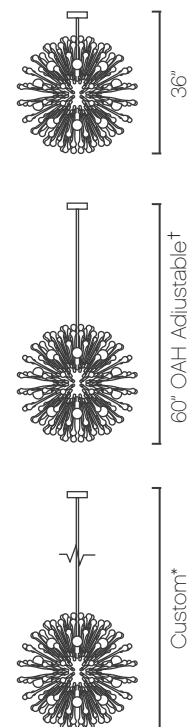

SOPHIA

LUXE

SOPHIA - Single Pendant 24

A starburst of cristale Venetian glass teardrops refract and reflect to create sparkle and movement. Offered as a 24" pendant with 163 glass drops. Sophia brings classic mid-century modern glamour and sophistication to every environment.

NAME
(SP) SOPHIA

MODEL
(P24) Single Pendant 24"

METAL FINISHES
(PN) Polished Nickel
(PZ) Polished Bronze
(RZ) Oil Rubbed Bronze*

OVERALL HEIGHT
36"
60" Field Adjustable†
(HX) Custom*

SOPHIA
by Thomas Cooper Studio

SOPHIA

LUXE

SOPHIA - Single Pendant 30

A starburst of cristale Venetian glass teardrops refract and reflect to create sparkle and movement. Offered as a 30" pendant with 233 glass drops. Sophia brings classic mid-century modern glamour and sophistication to every environment.

NAME	MODEL	METAL FINISHES	OVERALL HEIGHT
(SP) SOPHIA	(P30) Single Pendant 30"	(PN) Polished Nickel (PZ) Polished Bronze (RZ) Oil Rubbed Bronze*	36" 60" Field Adjustable† (HX) Custom*

SOPHIA
by Thomas Cooper Studio