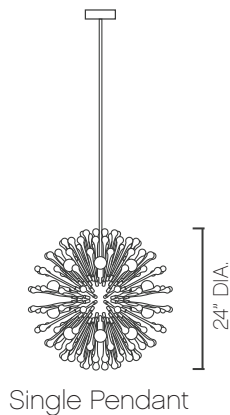

SOPHIA

LUXE

SOPHIA - Single Pendant 24

A starburst of cristale Venetian glass teardrops refract and reflect to create sparkle and movement. Offered as a 24" pendant with 163 glass drops. Sophia brings classic mid-century modern glamour and sophistication to every environment.

NAME
(SP) SOPHIA

MODEL
(P24) Single Pendant 24"

METAL FINISHES
(PN) Polished Nickel
(PZ) Polished Bronze
(RZ) Oil Rubbed Bronze*

OVERALL HEIGHT
36"
60" Field Adjustable†
(HX) Custom*

SOPHIA
by Thomas Cooper Studio

NAME	MODEL	METAL FINISHES	OVERALL HEIGHT
(SP) SOPHIA	(P30) Single Pendant 30"	(PN) Polished Nickel (PZ) Polished Bronze (RZ) Oil Rubbed Bronze*	36" 60" Field Adjustable† (HX) Custom*

SOPHIA
by Thomas Cooper Studio