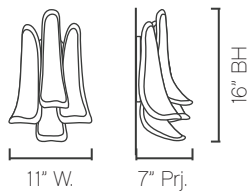

PIRELLI - Wall Sconce

Curvaceous petals of hand blown Venetian glass create a modernist floral statement piece. Offered in classic Opalino White in two choices of tiered pendant and luxurious hand plated metals, PIRELLI adds a charming, organic accent, to any space.

LUXE lighting collections are handcrafted from the finest materials, combining classic motifs with contemporary flair to create signature illuminated features that are equal part light and art. Balancing light and shadow, color and clarity, each LUXE lighting fixture is a one of a kind creation.

<u>NAME</u>	<u>MODEL</u>	<u>METAL FINISHES</u>	<u>GLASS COLOR</u>
(PR) PIRELLI	(SC) Wall Sconce	(PN) Polished Nickel (PB) Polished Brass	(OP) Opalino

PIRELLI
by Thomas Cooper Studio