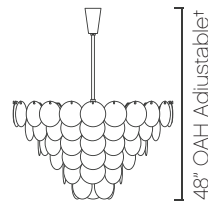

LUNA - Chandelier 36

Luscious layers of hand hewn Natural Quartz Rock Crystal create our dramatic LUNA silhouette. Like a celestial body, the overscale moon-like petals glow and refract the light. Choose from our standard models and finishes or create your own custom LUNA – illuminating your environment au clair de la lune!

LUXE lighting collections are handcrafted from the finest materials, combining classic motifs with contemporary flair to create signature illuminated features that are equal part light and art. Balancing light and shadow, color and clarity, each LUXE lighting fixture is a one of a kind creation.

<u>NAME</u>	<u>MODEL</u>	<u>METAL FINISHES</u>	<u>OVERALL HEIGHT</u>	<u>DECORATIVE ELEMENT</u>
(LA) LUNA	(C36) 36" Chandelier	(PN) Polished Nickel (PB) Polished Brass	48" Field Adjustable* (HX) Custom*	(QR) QUARTZ CRYSTAL

LUNA
by Thomas Cooper Studio