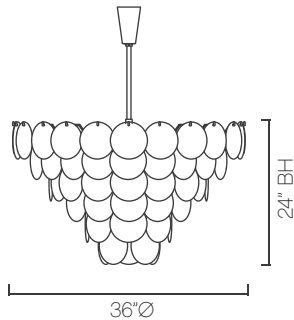

<u>NAME</u>	<u>MODEL</u>	<u>METAL FINISHES</u>	<u>OVERALL HEIGHT</u>	<u>DECORATIVE ELEMENT</u>
(LA) LUNA	(C36) 36" Chandelier	(PN) Polished Nickel (PB) Polished Brass	48" Field Adjustable* (HX) Custom*	(QR) QUARTZ CRYSTAL

LUNA
by Thomas Cooper Studio

Lamping: C36 (10) 25-60W E12, 120V Dimmable
(LED and Antique style bulbs available)
UL listed (or equivalent) for dry location

*Indicates custom or premium options available.
†48" OAH with Field Adjustable STEM.