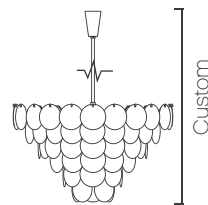

LUNA - Chandelier 36

Luscious layers of hand hewn Natural Quartz Rock Crystal create our dramatic LUNA silhouette. Like a celestial body, the overscale moon-like petals glow and refract the light. Choose from our standard models and finishes or create your own custom LUNA – illuminating your environment au clair de la lune!

LUXE lighting collections are handcrafted from the finest materials, combining classic motifs with contemporary flair to create signature illuminated features that are equal part light and art. Balancing light and shadow, color and clarity, each LUXE lighting fixture is a one of a kind creation.

<u>NAME</u>	<u>MODEL</u>	<u>METAL FINISHES</u>	<u>OVERALL HEIGHT</u>	<u>DECORATIVE ELEMENT</u>
(LA) LUNA	(C36) 36" Chandelier	(PN) Polished Nickel (PB) Polished Brass	48" Field Adjustable* (HX) Custom*	(QR) QUARTZ CRYSTAL

LUNA
by Thomas Cooper Studio