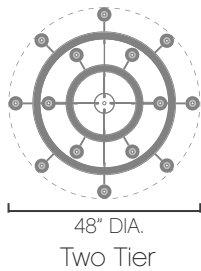

FIAMMI - Two Tier 48

Individually hand blown glass shades with 'flame' facets cast graceful shadows as they float on an elegant frame of luxurious metals with a contrasting wood detail. Graceful and refined, Fiammi is a study in organic sophistication.

LUXE lighting collections are handcrafted from the finest materials, combining classic motifs with contemporary flair to create signature illuminated features that are equal part light and art. Balancing light and shadow, color and clarity, each LUXE lighting fixture is a one of a kind creation.

<u>NAME</u>	<u>MODEL</u>	<u>METAL FINISHES</u>	<u>OVERALL HEIGHT</u>	<u>GLASS COLOR</u>
(FM) FIAMMI	(M48) 48" Two Tier Chandelier	(PN) Polished Nickel (RZ) Oil Rubbed Bronze (NZ) Natural Bronze*	45" (HX) Custom*	(CL) Cristale (SM) Smoke

FIAMMI
by Thomas Cooper Studio