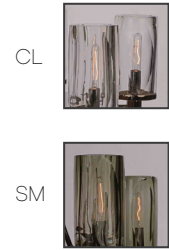

FIAMMI - Sconce

Beautiful hand blown glass shades with unique 'flame' facets cast graceful shadows as they float on the elegant frame of luxurious metal. Graceful and refined, FIAMMI is a study in organic sophistication.

LUXE lighting collections are handcrafted from the finest materials, combining classic motifs with contemporary flair to create signature illuminated features that are equal part light and art. Balancing light and shadow, color and clarity, each LUXE lighting fixture is a one of a kind creation.

NAME (FM) FIAMMI	MODEL (SC) Sconce	METAL FINISHES (PN) Polished Nickel (RZ) Oil Rubbed Bronze (NZ) Natural Bronze*	GLASS COLOR (CL) Cristale (SM) Smoke

FIAMMI
by Thomas Cooper Studio