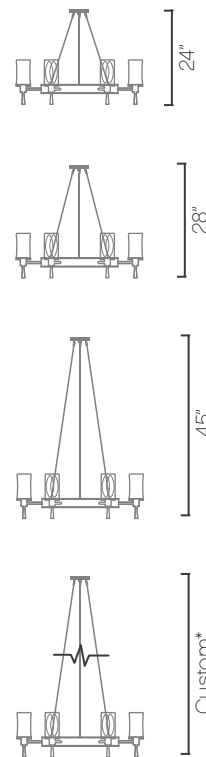

FIAMMI - Single Tier 32

Individually hand blown glass shades with 'flame' facets cast graceful shadows as they float on an elegant frame of luxurious metals with a contrasting wood detail. Graceful and refined, Fiammi is a study in organic sophistication.

LUXE lighting collections are handcrafted from the finest materials, combining classic motifs with contemporary flair to create signature illuminated features that are equal part light and art. Balancing light and shadow, color and clarity, each LUXE lighting fixture is a one of a kind creation.

NAME	MODEL	METAL FINISHES	OVERALL HEIGHT	GLASS COLOR
(FM) FIAMMI	(C32) 32" Single Chandelier	(PN) Polished Nickel (RZ) Oil Rubbed Bronze (NZ) Natural Bronze*	24" 28" 45" (HX) Custom*	(CL) Cristale (SM) Smoke

FIAMMI
by Thomas Cooper Studio

Lamping: C32 (6) 25-60W E12, 120V Dimmable
(LED and Antique style Edison bulbs available)
UL listed (or equivalent) for dry location

*Indicates custom or premium options available.

SPECIFICATION SELECTION: FM • C32 • _____ • _____ • _____

PROJECT NAME: _____ DATE: _____

NOTES: _____