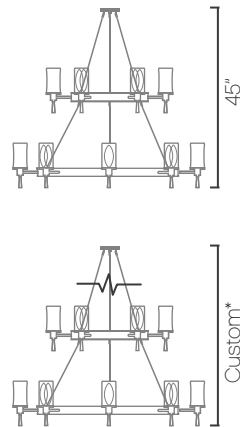

FIAMMI - Two Tier 48

Individually hand blown glass shades with 'flame' facets cast graceful shadows as they float on an elegant frame of luxurious metals with a contrasting wood detail. Graceful and refined, Fiammi is a study in organic sophistication.

LUXE lighting collections are handcrafted from the finest materials, combining classic motifs with contemporary flair to create signature illuminated features that are equal part light and art. Balancing light and shadow, color and clarity, each LUXE lighting fixture is a one of a kind creation.

<u>NAME</u>	<u>MODEL</u>	<u>METAL FINISHES</u>	<u>OVERALL HEIGHT</u>	<u>GLASS COLOR</u>
(FM) FIAMMI	(M48) 48" Two Tier Chandelier	(PN) Polished Nickel (RZ) Oil Rubbed Bronze (NZ) Natural Bronze*	45" (HX) Custom*	(CL) Cristale (SM) Smoke

FIAMMI
by Thomas Cooper Studio

Lamping: M48 (14) 25-60W E12, 120V Dimmable
(LED and Antique style Edison bulbs available)
UL listed (or equivalent) for dry location

*Indicates custom or premium options available.

SPECIFICATION SELECTION: FM • M48 • _____ • _____ • _____

PROJECT NAME: _____ DATE: _____

NOTES: _____