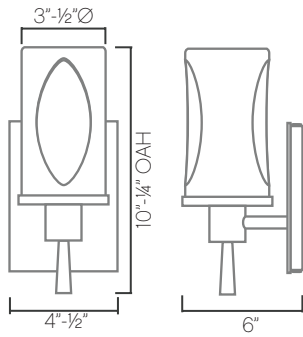

FIAMMI - Sconce

Beautiful hand blown glass shades with unique 'flame' facets cast graceful shadows as they float on the elegant frame of luxurious metal. Graceful and refined, FIAMMI is a study in organic sophistication.

LUXE lighting collections are handcrafted from the finest materials, combining classic motifs with contemporary flair to create signature illuminated features that are equal part light and art. Balancing light and shadow, color and clarity, each LUXE lighting fixture is a one of a kind creation.

NAME (FM) FIAMMI	MODEL (SC) Sconce	METAL FINISHES (PN) Polished Nickel (RZ) Oil Rubbed Bronze (NZ) Natural Bronze*	GLASS COLOR (CL) Cristale (SM) Smoke

FIAMMI
by Thomas Cooper Studio

Lamping: SC (1) 25-60W E12, 120V Dimmable
(LED and Antique style Edison bulbs available)
UL listed (or equivalent) for dry location

*Indicates custom or premium options available.

SPECIFICATION SELECTION: _____ FM _____ • _____ SC _____ • _____

PROJECT NAME: _____ DATE: _____

NOTES: _____