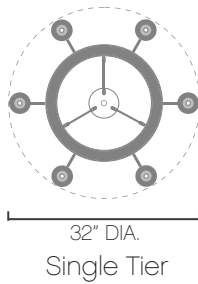

FIAMMI - Single Tier 32

Individually hand blown glass shades with 'flame' facets cast graceful shadows as they float on an elegant frame of luxurious metals with a contrasting wood detail. Graceful and refined, Fiammi is a study in organic sophistication.

LUXE lighting collections are handcrafted from the finest materials, combining classic motifs with contemporary flair to create signature illuminated features that are equal part light and art. Balancing light and shadow, color and clarity, each LUXE lighting fixture is a one of a kind creation.

NAME	MODEL	METAL FINISHES	OVERALL HEIGHT	GLASS COLOR
(FM) FIAMMI	(C32) 32" Single Chandelier	(PN) Polished Nickel (RZ) Oil Rubbed Bronze (NZ) Natural Bronze*	24" 28" 45" (HX) Custom*	(CL) Cristale (SM) Smoke

FIAMMI
by Thomas Cooper Studio