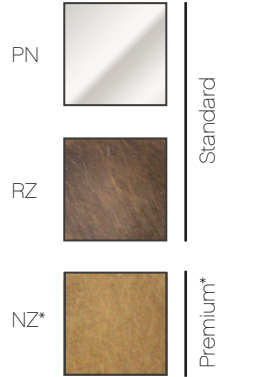

FIAMMI - Sconce

Beautiful hand blown glass shades with unique 'flame' facets cast graceful shadows as they float on the elegant frame of luxurious metal. Graceful and refined, FIAMMI is a study in organic sophistication.

LUXE lighting collections are handcrafted from the finest materials, combining classic motifs with contemporary flair to create signature illuminated features that are equal part light and art. Balancing light and shadow, color and clarity, each LUXE lighting fixture is a one of a kind creation.

NAME (FM) FIAMMI	MODEL (SC) Sconce	METAL FINISHES (PN) Polished Nickel (RZ) Oil Rubbed Bronze (NZ) Natural Bronze*	GLASS COLOR (CL) Cristale (SM) Smoke

FIAMMI
by Thomas Cooper Studio

Lamping: SC (1) 25-60W E12, 120V Dimmable
(LED and Antique style Edison bulbs available)
UL listed (or equivalent) for dry location

*Indicates custom or premium options available.

SPECIFICATION SELECTION: _____ FM _____ • _____ SC _____ • _____

PROJECT NAME: _____ DATE: _____

NOTES: _____