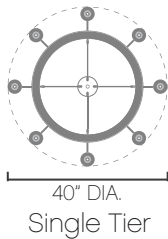

FIAMMI - Single Tier 40

Individually hand blown glass shades with 'flame' facets cast graceful shadows as they float on an elegant frame of luxurious metals with a contrasting wood detail. Graceful and refined, Fiammi is a study in organic sophistication.

LUXE lighting collections are handcrafted from the finest materials, combining classic motifs with contemporary flair to create signature illuminated features that are equal part light and art. Balancing light and shadow, color and clarity, each LUXE lighting fixture is a one of a kind creation.

<u>NAME</u>	<u>MODEL</u>	<u>METAL FINISHES</u>	<u>OVERALL HEIGHT</u>	<u>GLASS COLOR</u>
(FM) FIAMMI	(C40) 40" Single Chandelier	(PN) Polished Nickel (RZ) Oil Rubbed Bronze (NZ) Natural Bronze*	24" 28" 45" (HX) Custom*	(CL) Cristale (SM) Smoke

FIAMMI
by Thomas Cooper Studio