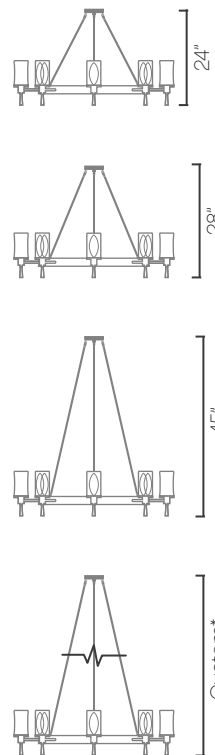

FIAMMI - Single Tier 40

Individually hand blown glass shades with 'flame' facets cast graceful shadows as they float on an elegant frame of luxurious metals with a contrasting wood detail. Graceful and refined, Fiammi is a study in organic sophistication.

LUXE lighting collections are handcrafted from the finest materials, combining classic motifs with contemporary flair to create signature illuminated features that are equal part light and art. Balancing light and shadow, color and clarity, each LUXE lighting fixture is a one of a kind creation.

<u>NAME</u>	<u>MODEL</u>	<u>METAL FINISHES</u>	<u>OVERALL HEIGHT</u>	<u>GLASS COLOR</u>
(FM) FIAMMI	(C40) 40" Single Chandelier	(PN) Polished Nickel (RZ) Oil Rubbed Bronze (NZ) Natural Bronze*	24" 28" 45" (HX) Custom*	(CL) Cristale (SM) Smoke

FIAMMI
by Thomas Cooper Studio

Lamping: C40 (8) 25-60W E12, 120V Dimmable
(LED and Antique style Edison bulbs available)
UL listed (or equivalent) for dry location

*Indicates custom or premium options available.

SPECIFICATION SELECTION: FM • C40 • _____ • _____ • _____

PROJECT NAME: _____ DATE: _____

NOTES: _____