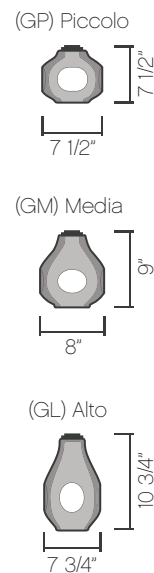

DUCELLO - Single Pendant

Individually hand blown glass globes with diamond honed facets in three styles and configurations. Mix and match designs to fit your inspiration, your home and your life. Each hand polished facet reflects and reveals the light within. An incandescent vision, Ducello is simple in form, sumptuous in style.

LUXE lighting collections are handcrafted from the finest materials, combining classic motifs with contemporary flair to create signature illuminated features that are equal part light and art. Balancing light and shadow, color and clarity, each LUXE lighting fixture is a one of a kind creation.

NAME	MODEL	METAL FINISHES	OVERALL HEIGHT	GLOBE STYLE	GLASS COLOR
(DC) DUCELLO	(P01) Single Pendant	(PN) Polished Nickel (NZ) Natural Bronze (PZ) Polished Bronze* (RZ) Oil Rubbed Bronze*	34" 44" (HX) Custom*	(GP) Piccolo (GM) Media (GL) Alto	(CL) Cristale (SM) Smoke (CG) Cognac* (RD) Cardinal* (AZ) Azure*

DUCELLO
by Thomas Cooper Studio

Lamping: P01 (1) 40-60W E26, 120V Dimmable
(LED and Antique style bulbs available)
UL listed (or equivalent) for damp location

*Indicates custom or premium options available.

SPECIFICATION SELECTION: DC • P01 • _____ • _____ • _____

PROJECT NAME: _____ DATE: _____

NOTES: _____