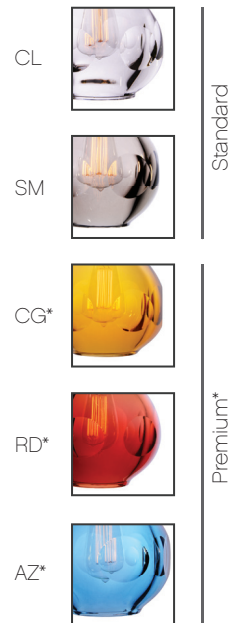

DUCELLO - Single Pendant

Individually hand blown glass globes with diamond honed facets in three styles and configurations. Mix and match designs to fit your inspiration, your home and your life. Each hand polished facet reflects and reveals the light within. An incandescent vision, Ducello is simple in form, sumptuous in style.

LUXE lighting collections are handcrafted from the finest materials, combining classic motifs with contemporary flair to create signature illuminated features that are equal part light and art. Balancing light and shadow, color and clarity, each LUXE lighting fixture is a one of a kind creation.

NAME	MODEL	METAL FINISHES	OVERALL HEIGHT	GLOBE STYLE	GLASS COLOR
(DC) DUCELLO	(P01) Single Pendant	(PN) Polished Nickel (NZ) Natural Bronze (PZ) Polished Bronze* (RZ) Oil Rubbed Bronze*	34" 44" (HX) Custom*	(GP) Piccolo (GM) Media (GL) Alto	(CL) Cristale (SM) Smoke (CG) Cognac* (RD) Cardinal* (AZ) Azure*

DUCELLO
by Thomas Cooper Studio

Lamping: P01 (1) 40-60W E26, 120V Dimmable
(LED and Antique style bulbs available)
UL listed (or equivalent) for damp location

*Indicates custom or premium options available.

SPECIFICATION SELECTION: DC • P01 • _____ • _____ • _____

PROJECT NAME: _____ DATE: _____

NOTES: _____