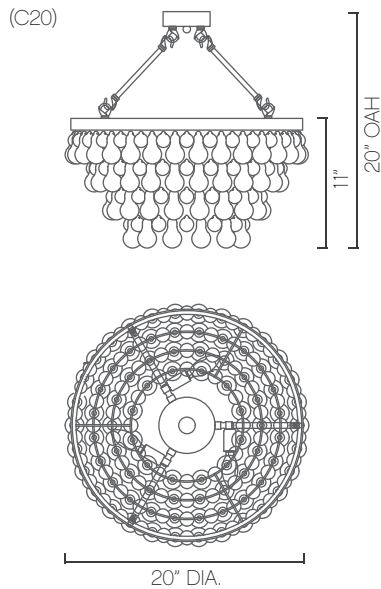

NAME
(AR) Arabelle

MODEL
(C20) 20" Chandelier

METAL FINISHES
(PN) Polished Nickel
(PZ) Polished Bronze*
(RZ) Oil Rubbed Bronze*

GLASS COLOR
(CL) Cristale

ARABELLE
by Thomas Cooper Studio

Lamping: C20 (4) E12 60W Max, 120V Dimmable
(LED and Antique style bulbs also available)
UL listed (or equivalent) for damp location