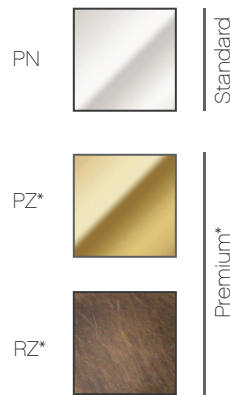

ARABELLE - by Thomas Cooper Studio

Tiers of cristale Venetian glass drops sprinkled with tiny bubbles drip from sleek mirrored frames to create a luxurious jewelry-like silhouette. Offered in five sophisticated silhouettes and two fine finishes, ARABELLE shimmers and shines like a glamorous party girl – always the center of attention!

LUXE lighting collections are handcrafted from the finest materials, combining classic motifs with contemporary flair to create signature illuminated features that are equal part light and art. Balancing light and shadow, color and clarity, each LUXE lighting fixture is a one of a kind creation.

NAME
(AR) Arabelle

MODEL
(C43) 43" Chandelier Oval

METAL FINISHES
(PN) Polished Nickel
(PZ) Polished Bronze*
(RZ) Oil Rubbed Bronze*

GLASS COLOR
(CL) Cristale

ARABELLE
by Thomas Cooper Studio

Lamping: C43 (8) E12 60W Max, 120V Dimmable
(LED and Antique style bulbs also available)
UL listed (or equivalent) for damp location

*Indicates custom or premium options available.

SPECIFICATION SELECTION: AR • C43 • CL

PROJECT NAME: _____ DATE: _____

NOTES: _____

3400 MEDFORD STREET, LOS ANGELES, CA 90063
TEL 323-227-9207 SALES@LUXELIGHTANDHOME.COM

Spring 2018