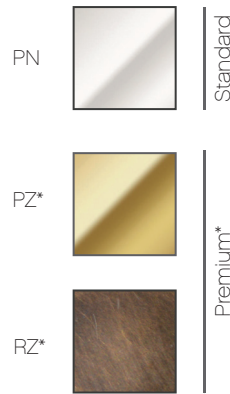

ARABELLE - by Thomas Cooper Studio

Tiers of cristale Venetian glass drops sprinkled with tiny bubbles drip from sleek mirrored frames to create a luxurious jewelry-like silhouette. Offered in five sophisticated silhouettes and two fine finishes, ARABELLE shimmers and shines like a glamorous party girl – always the center of attention!

LUXE lighting collections are handcrafted from the finest materials, combining classic motifs with contemporary flair to create signature illuminated features that are equal part light and art. Balancing light and shadow, color and clarity, each LUXE lighting fixture is a one of a kind creation.

NAME
(AR) Arabelle

MODEL
(C17) 17" Chandelier

METAL FINISHES
(PN) Polished Nickel
(PZ) Polished Bronze*
(RZ) Oil Rubbed Bronze*

GLASS COLOR
(CL) Cristale

ARABELLE
by Thomas Cooper Studio

Lamping: C17 (3) E12 60W Max, 120V Dimmable
(LED and Antique style bulbs also available)
UL listed (or equivalent) for damp location

*Indicates custom or premium options available.

SPECIFICATION SELECTION: AR • C17 • CL

PROJECT NAME: _____ DATE: _____

NOTES: _____

3400 MEDFORD STREET, LOS ANGELES, CA 90063
TEL 323-227-9207 SALES@LUXELIGHTANDHOME.COM

Spring 2018