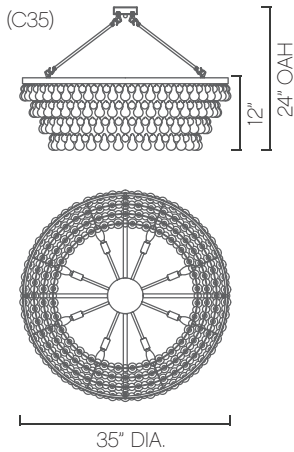

ARABELLE - by Thomas Cooper Studio

Tiers of cristale Venetian glass drops sprinkled with tiny bubbles drip from sleek mirrored frames to create a luxurious jewelry-like silhouette. Offered in five sophisticated silhouettes and two fine finishes, ARABELLE shimmers and shines like a glamorous party girl – always the center of attention!

LUXE lighting collections are handcrafted from the finest materials, combining classic motifs with contemporary flair to create signature illuminated features that are equal part light and art. Balancing light and shadow, color and clarity, each LUXE lighting fixture is a one of a kind creation.

NAME
(AR) Arabelle

MODEL
(C35) 35" Chandelier

METAL FINISHES
(PN) Polished Nickel
(PZ) Polished Bronze*
(RZ) Oil Rubbed Bronze*

GLASS COLOR
(CL) Cristale

ARABELLE
by Thomas Cooper Studio

PN

Standard

PZ*

Premium*

RZ*

CL

Standard

Lamping: C35 (8) E12 60W Max, 120V Dimmable
(LED and Antique style bulbs also available)
UL listed (or equivalent) for damp location

*Indicates custom or premium options available.

SPECIFICATION SELECTION: _____ AR _____ • _____ C35 _____ • _____ CL _____

PROJECT NAME: _____ DATE: _____

NOTES: _____

3400 MEDFORD STREET, LOS ANGELES, CA 90063
TEL 323-227-9207 SALES@LUXELIGHTANDHOME.COM

Spring 2018