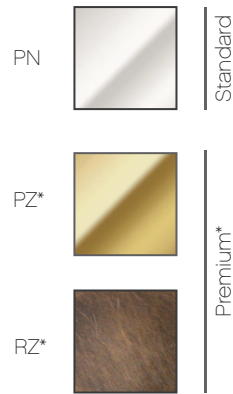

ARABELLE - by Thomas Cooper Studio

Tiers of cristale Venetian glass drops sprinkled with tiny bubbles drip from sleek mirrored frames to create a luxurious jewelry-like silhouette. Offered in five sophisticated silhouettes and two fine finishes, ARABELLE shimmers and shines like a glamorous party girl – always the center of attention!

LUXE lighting collections are handcrafted from the finest materials, combining classic motifs with contemporary flair to create signature illuminated features that are equal part light and art. Balancing light and shadow, color and clarity, each LUXE lighting fixture is a one of a kind creation.

NAME
(AR) Arabelle

MODEL
(C20) 20" Chandelier

METAL FINISHES
(PN) Polished Nickel
(PZ) Polished Bronze*
(RZ) Oil Rubbed Bronze*

GLASS COLOR
(CL) Cristale

ARABELLE
by Thomas Cooper Studio

Lamping: C20 (4) E12 60W Max, 120V Dimmable
(LED and Antique style bulbs also available)
UL listed (or equivalent) for damp location

*Indicates custom or premium options available.

SPECIFICATION SELECTION: AR • C20 • CL

PROJECT NAME: _____ DATE: _____

NOTES: _____

3400 MEDFORD STREET, LOS ANGELES, CA 90063
TEL 323-227-9207 SALES@LUXELIGHTANDHOME.COM

Spring 2018