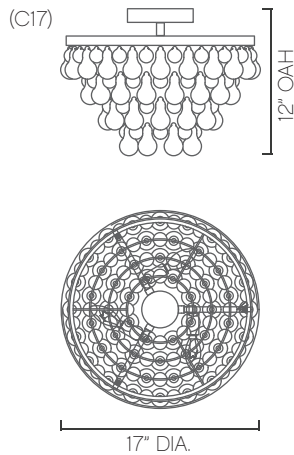

NAME
(AR) Arabelle

MODEL
(C17) 17" Chandelier

METAL FINISHES
(PN) Polished Nickel
(PZ) Polished Bronze*
(RZ) Oil Rubbed Bronze*

GLASS COLOR
(CL) Cristale

ARABELLE
by Thomas Cooper Studio

Lamping: C17 (3) E12 60W Max, 120V Dimmable
(LED and Antique style bulbs also available)
UL listed (or equivalent) for damp location