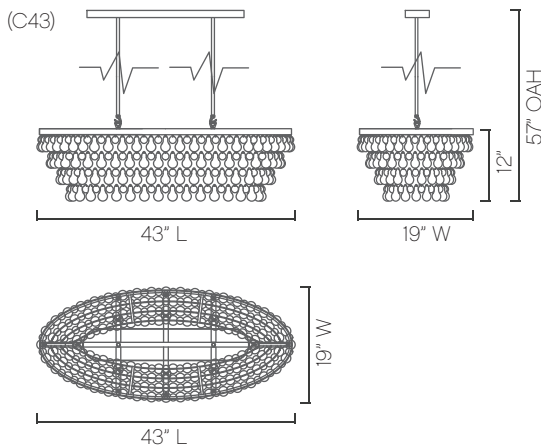

NAME
(AR) Arabelle

MODEL
(C43) 43" Chandelier Oval

METAL FINISHES
(PN) Polished Nickel
(PZ) Polished Bronze*
(RZ) Oil Rubbed Bronze*

GLASS COLOR
(CL) Cristale

ARABELLE
by Thomas Cooper Studio

Lamping: C43 (8) E12 60W Max, 120V Dimmable
(LED and Antique style bulbs also available)
UL listed (or equivalent) for damp location