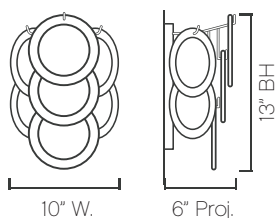

NAME  
(PT) PORTIA

MODEL  
(SC) Wall Sconce

METAL FINISHES  
(PN) Polished Nickel  
(PB) Polished Brass

GLASS COLOR  
(OP) Opalino  
(CB) Creme Brulee\*  
(LC) Licorice

PORTIA  
by Thomas Cooper Studio

PN

Standard