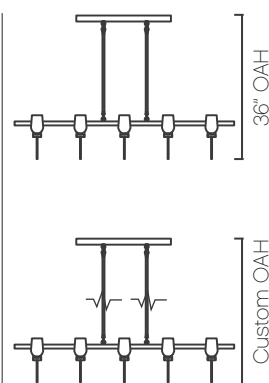

TENON - (D55) Dining Chandelier, (SC) Wall Sconce

Elegant and timeless, blown fumee cristale or smoke glass cups balance on their curvaceous frames, lined up like supermodels on a runway of gleaming brass, polished nickel, or oil rubbed bronze.

LUXE lighting collections are handcrafted from the finest materials, combining classic motifs with contemporary flair to create signature illuminated features that are equal part light and art. Balancing light and shadow, color and clarity, each LUXE lighting fixture is a one of a kind creation.

NAME	MODEL	METAL FINISHES	OVERALL HEIGHT	GLASS COLOR
(TN) TENON	(D55) Dining Chandelier (SC) Wall Sconce	(PN) Polished Nickel (PB) Polished Brass (RZ) Oil Rubbed Bronze*	(36) 36" OAH (HX) Custom OAH*	(CL) Cristale (SM) Smoke

TENON
by Thomas Cooper Studio

Lamping: D55 (10), SC (1) 3W G9, 120V Dimmable
LED bulbs UL listed (or equivalent) for dry location

*Indicates custom or premium options available.

SPECIFICATION SELECTION: TN   • _____ • _____ • _____ • _____

PROJECT NAME: _____ DATE: _____

NOTES: _____