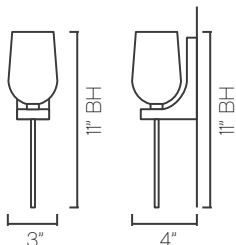

TENON - (D55) Dining Chandelier, (SC) Wall Sconce

Elegant and timeless, blown fumee cristale or smoke glass cups balance on their curvaceous frames, lined up like supermodels on a runway of gleaming brass, polished nickel, or oil rubbed bronze.

LUXE lighting collections are handcrafted from the finest materials, combining classic motifs with contemporary flair to create signature illuminated features that are equal part light and art. Balancing light and shadow, color and clarity, each LUXE lighting fixture is a one of a kind creation.

NAME	MODEL	METAL FINISHES	OVERALL HEIGHT	GLASS COLOR
(TN) TENON	(D55) Dining Chandelier (SC) Wall Sconce	(PN) Polished Nickel (PB) Polished Brass (RZ) Oil Rubbed Bronze*	(36) 36" OAH (HX) Custom OAH*	(CL) Cristale (SM) Smoke

TENON
by Thomas Cooper Studio