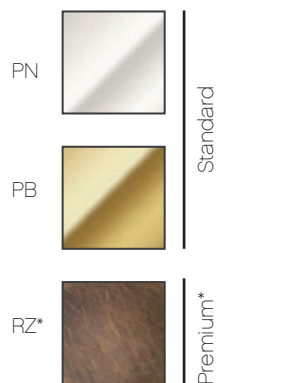

TENON - (D55) Dining Chandelier, (SC) Wall Sconce

Elegant and timeless, blown fumee cristale or smoke glass cups balance on their curvaceous frames, lined up like supermodels on a runway of gleaming brass, polished nickel, or oil rubbed bronze.

LUXE lighting collections are handcrafted from the finest materials, combining classic motifs with contemporary flair to create signature illuminated features that are equal part light and art. Balancing light and shadow, color and clarity, each LUXE lighting fixture is a one of a kind creation.

NAME	MODEL	METAL FINISHES	OVERALL HEIGHT	GLASS COLOR
(TN) TENON	(D55) Dining Chandelier (SC) Wall Sconce	(PN) Polished Nickel (PB) Polished Brass (RZ) Oil Rubbed Bronze*	(36) 36" OAH (HX) Custom OAH*	(CL) Cristale (SM) Smoke

TENON
by Thomas Cooper Studio

Lamping: D55 (10), SC (1) 3W G9, 120V Dimmable
LED bulbs UL listed (or equivalent) for dry location

*Indicates custom or premium options available.

SPECIFICATION SELECTION: TN   • _____ • _____ • _____ • _____

PROJECT NAME: _____ DATE: _____

NOTES: _____