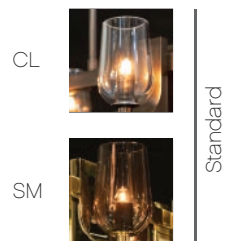

TENON - (D55) Dining Chandelier, (SC) Wall Sconce

Elegant and timeless, blown fumee cristale or smoke glass cups balance on their curvaceous frames, lined up like supermodels on a runway of gleaming brass, polished nickel, or oil rubbed bronze.

LUXE lighting collections are handcrafted from the finest materials, combining classic motifs with contemporary flair to create signature illuminated features that are equal part light and art. Balancing light and shadow, color and clarity, each LUXE lighting fixture is a one of a kind creation.

NAME	MODEL	METAL FINISHES	OVERALL HEIGHT	GLASS COLOR
(TN) TENON	(D55) Dining Chandelier (SC) Wall Sconce	(PN) Polished Nickel (PB) Polished Brass (RZ) Oil Rubbed Bronze*	(36) 36" OAH (HX) Custom OAH*	(CL) Cristale (SM) Smoke

TENON
by Thomas Cooper Studio