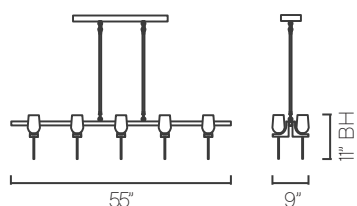

TENON - (D55) Dining Chandelier, (SC) Wall Sconce

Elegant and timeless, blown fumee cristale or smoke glass cups balance on their curvaceous frames, lined up like supermodels on a runway of gleaming brass, polished nickel, or oil rubbed bronze.

LUXE lighting collections are handcrafted from the finest materials, combining classic motifs with contemporary flair to create signature illuminated features that are equal part light and art. Balancing light and shadow, color and clarity, each LUXE lighting fixture is a one of a kind creation.

NAME	MODEL	METAL FINISHES	OVERALL HEIGHT	GLASS COLOR
(TN) TENON	(D55) Dining Chandelier (SC) Wall Sconce	(PN) Polished Nickel (PB) Polished Brass (RZ) Oil Rubbed Bronze*	(36) 36" OAH (HX) Custom OAH*	(CL) Cristale (SM) Smoke

TENON
by Thomas Cooper Studio