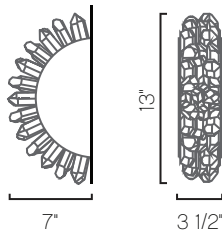

ROXI

LUXE

ROXI

Hand-hewn Brazilian quartz rock crystal points create a halo of texture and shadow. Offered in two stunning configurations, ROXI is organic yet architectural – a dramatic focal point within your perfectly designed environment.

NAME
(RX) ROXI

MODEL
(SC) Wall Sconce

METAL FINISHES
(PN) Polished Nickel
(PB) Polished Brass*

PN

Standard

PB

Premium*

ROXI
by Thomas Cooper Studio