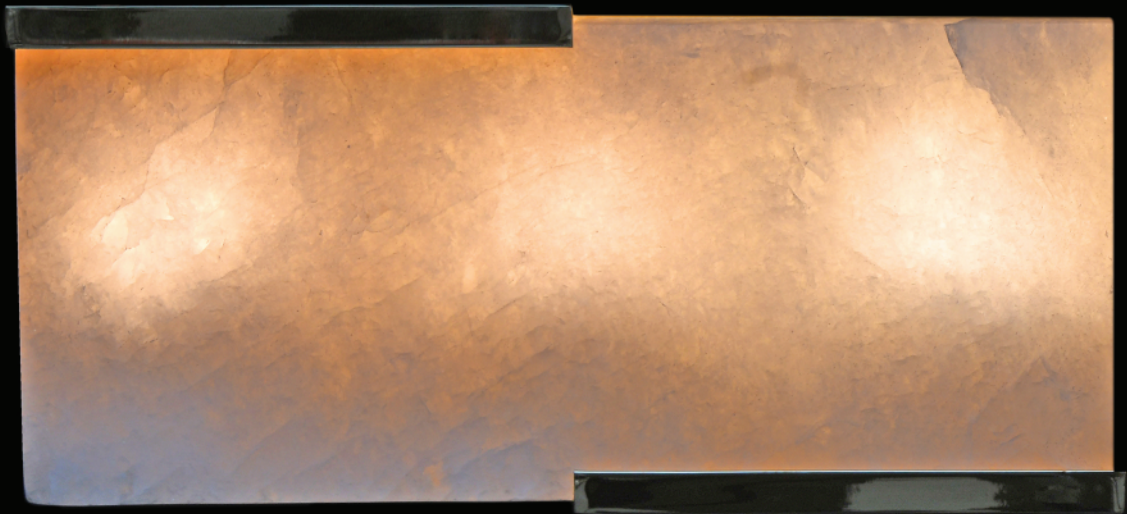

MARQUEE

LUXE

MARQUEE - (SC) Wall Sconce

A stunning attention grabber and a delightful addition to any space! The classic silhouette of the MARQUEE nods to the rich history of Hollywood cinema, with its elegant slab of natural quartz glows from within, clasped delicately by beautifully plated arms. With its thin profile and luxurious materials, MARQUEE is subtle in form, sophisticated in presence, and understated in glamour.

LUXE lighting collections are a handcrafted from the finest materials, combining classic motifs with contemporary flair to create signature illuminated features that are equal part light and art.

NAME
(MQ) MARQUEE

MODEL
(SC) Wall Sconce

METAL FINISHES
(PN) Polished Nickel
(PB) Polished Brass

DECORATIVE ELEMENT
(QR) Crystal Quartz

MARQUEE
by Thomas Cooper Studio

Lamping: SC (3), 20W G9, 120V Dimmable
(LED Bulbs Compatible)
UL listed (or equivalent) for dry location