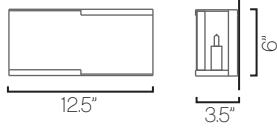

MODEL
(SC) Wall Sconce

METAL FINISHES
(PN) Polished Nickel
(PB) Polished Brass

DECORATIVE ELEMENT
(QR) Crystal Quartz

MARQUEE
by Thomas Cooper Studio

Lamping: SC (3), 20W G9, 120V Dimmable
(LED Bulbs Compatible)
UL listed (or equivalent) for dry location