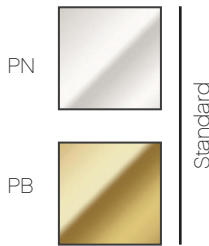

MARQUEE - (SC) Wall Sconce

A stunning attention grabber and a delightful addition to any space! The classic silhouette of the MARQUEE nods to the rich history of Hollywood cinema, with its elegant slab of natural quartz glows from within, clasped delicately by beautifully plated arms. With its thin profile and luxurious materials, MARQUEE is subtle in form, sophisticated in presence, and understated in glamour.

LUXE lighting collections are a handcrafted from the finest materials, combining classic motifs with contemporary flair to create signature illuminated features that are equal part light and art.

NAME
(MQ) MARQUEE

MODEL
(SC) Wall Sconce

METAL FINISHES
(PN) Polished Nickel
(PB) Polished Brass

DECORATIVE ELEMENT
(QR) Crystal Quartz

MARQUEE
by Thomas Cooper Studio