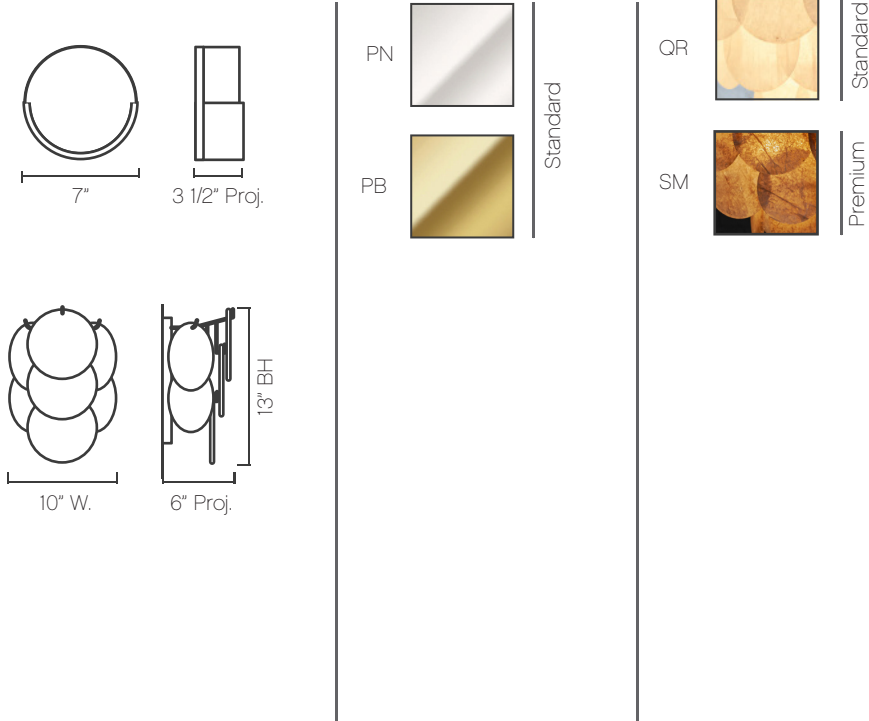

LUNA - (S1) Wall Sconce Single, (S7) Wall Sconce Seven

Luscious layers of hand hewn Natural Quartz Rock Crystal create our dramatic LUNA silhouette. Like a celestial body, the overscale moon-like petals glow and refract the light. Choose from our standard models and finishes or create your own custom LUNA - illuminating your environment au clair de la lune!

LUXE lighting collections are handcrafted from the finest materials, combining classic motifs with contemporary flair to create signature illuminated features that are equal part light and art. Balancing light and shadow, color and clarity, each LUXE lighting fixture is a one of a kind creation.

<u>NAME</u>	<u>MODEL</u>	<u>METAL FINISHES</u>	<u>DECORATIVE ELEMENT</u>
(LA) LUNA	(S1) Wall Sconce Single (S7) Wall Sconce Seven	(PN) Polished Nickel (PB) Polished Brass	(QR) Crystal Quartz (SM) Smoke Quartz

LUNA
by Thomas Cooper Studio

Lamping: S1 (1), S7 (2) 25-60W E12, 120V Dimmable
(LED Bulbs Compatible)
UL listed (or equivalent) for dry location

*Indicates custom or premium options available.

SPECIFICATION SELECTION: _____ LA _____ • _____ • _____ • _____

PROJECT NAME: _____ DATE: _____

NOTES: _____