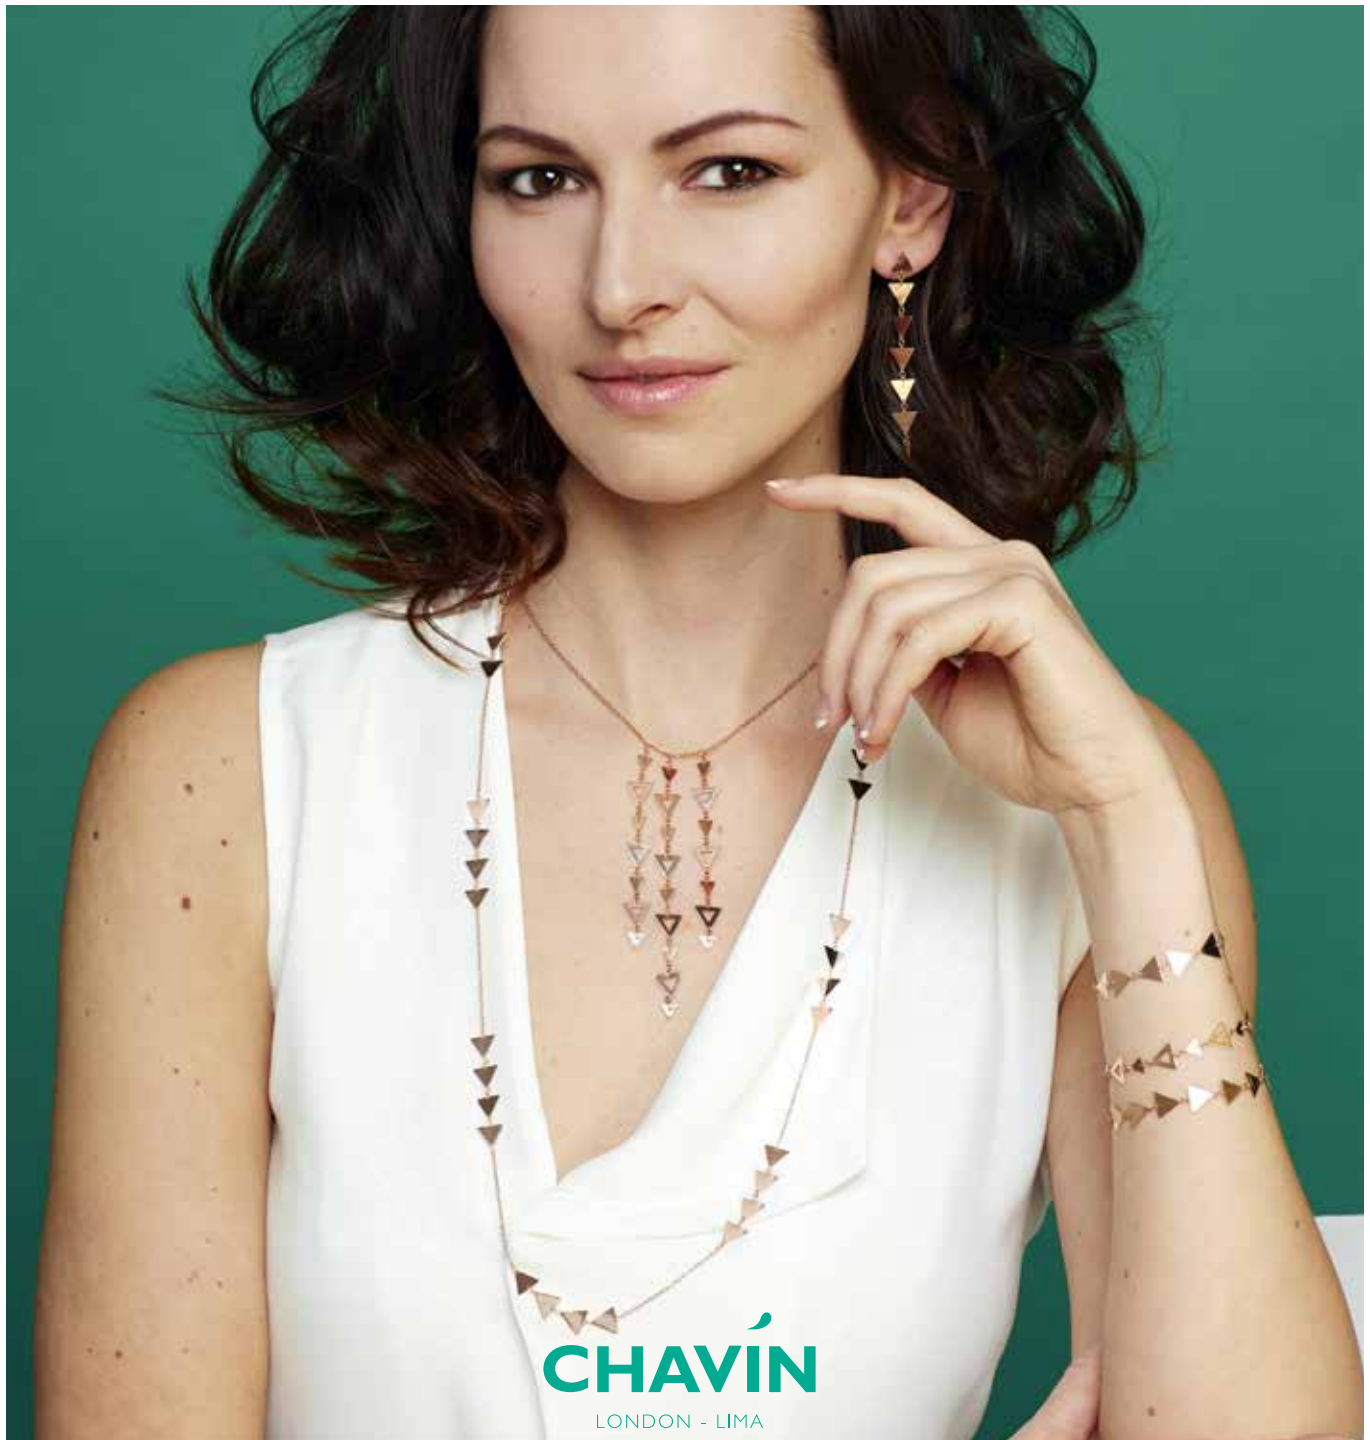

TR006
Rose Gold Full Triangle
Solid Bracelet

TR007
Silver Opposite Direction
Triangle Bracelet

TR008
Rose Gold Opposite Direction
Triangle Bracelet

TR009
Silver Triangle
Dangle Bracelet

TR010
Rose Gold Triangle
Dangle Bracelet