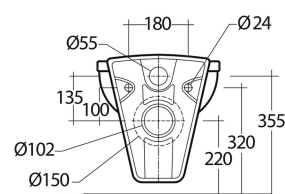

Scheda tecnica

Dimensioni:	550 x 370 mm
Peso:	16 Kg
Colore:	bianco alpino
Tipo di scarico:	A parete
Sifone:	Nascosto
Opzioni del sedile:	ABS e UREA
Forma:	Ovale
Chiusura rallentata:	sì
Doppio scarico:	sì
Tags:	Wall Hung Toilet Water Closet
Collezione:	RAK-KARLA

Codice	Nome
KAWC00003	KARLA WATER CLOSET WALL HUNG 55CM

Dimensions: All dimensions in mm. Tolerance of vitreous china & fireclay items: ± 5% for below 200mm and ± 3% for above 200mm; for all other items tolerance ± 1%. Note: Due to a continuing development program to improve design and performance, the manufacturer reserves all rights to vary specifications without prior information. Please note accessories are for photographic use only.