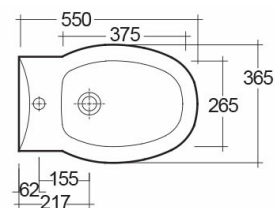

### Scheda tecnica

Dimensioni: 365 x 550 mm

Peso: 19 Kg

Colore: bianco alpino

Parti: KR08AWHA - KARLA BIDET WALL HUNG 55CM

Collezione: [RAK-KARLA](#)

Codice	Nome
KR08AWHA	KARLA BIDET WALL HUNG 55CM

Dimensions: All dimensions in mm. Tolerance of vitreous china & fireclay items:  $\pm 5\%$  for below 200mm and  $\pm 3\%$  for above 200mm; for all other items tolerance  $\pm 1\%$ . Note: Due to a continuing development program to improve design and performance, the manufacturer reserves all rights to vary specifications without prior information. Please note accessories are for photographic use only.