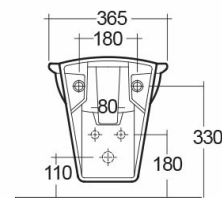

### Scheda tecnica

Dimensioni: 365 x 550 mm

Peso: 19 Kg

Colore: bianco alpino

Parti: KR08AWHA - KARLA BIDET WALL HUNG 55CM

Collezione: [RAK-KARLA](#)

Codice	Nome
KR08AWHA	KARLA BIDET WALL HUNG 55CM

Dimensions: All dimensions in mm. Tolerance of vitreous china & fireclay items:  $\pm 5\%$  for below 200mm and  $\pm 3\%$  for above 200mm; for all other items tolerance  $\pm 1\%$ . Note: Due to a continuing development program to improve design and performance, the manufacturer reserves all rights to vary specifications without prior information. Please note accessories are for photographic use only.