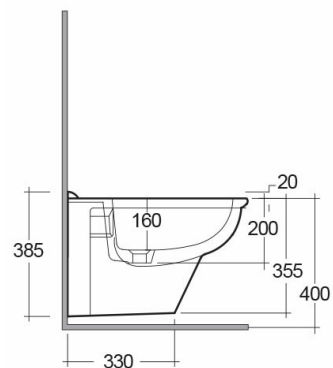

### Scheda tecnica

Dimensioni: 365 x 550 mm

Peso: 19 Kg

Colore: bianco alpino

Parti: KR08AWHA - KARLA BIDET WALL HUNG 55CM

Collezione: [RAK-KARLA](#)

Codice	Nome
KR08AWHA	KARLA BIDET WALL HUNG 55CM

Dimensions: All dimensions in mm. Tolerance of vitreous china & fireclay items:  $\pm 5\%$  for below 200mm and  $\pm 3\%$  for above 200mm; for all other items tolerance  $\pm 1\%$ . Note: Due to a continuing development program to improve design and performance, the manufacturer reserves all rights to vary specifications without prior information. Please note accessories are for photographic use only.