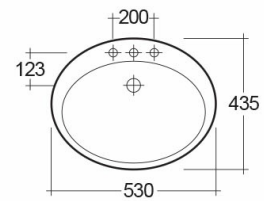

RAK-JESSICA

Lavabo | Incasso

RAK
CERAMICS

Scheda tecnica

Dimensioni:	530 x 435 mm
Peso:	8 Kg
Colore:	bianco alpino
Forma:	Rotonda
Troppopieno:	sì

Codice	Nome
LAJE00001	JESSICA WASH BASIN 53CM

Dimensions: All dimensions in mm. Tolerance of vitreous china & fireclay items: $\pm 5\%$ for below 200mm and $\pm 3\%$ for above 200mm; for all other items tolerance $\pm 1\%$. Note: Due to a continuing development program to improve design and performance, the manufacturer reserves all rights to vary specifications without prior information. Please note accessories are for photographic use only.