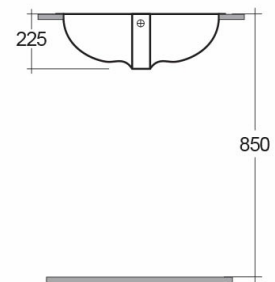

RAK-JESSICA

Lavabo | Incasso

RAK
CERAMICS

Scheda tecnica

Dimensioni:	530 x 435 mm
Peso:	8 Kg
Colore:	bianco alpino
Forma:	Rotonda
Troppopieno:	sì

Codice	Nome
LAJE00001	JESSICA WASH BASIN 53CM

Dimensions: All dimensions in mm. Tolerance of vitreous china & fireclay items: $\pm 5\%$ for below 200mm and $\pm 3\%$ for above 200mm; for all other items tolerance $\pm 1\%$. Note: Due to a continuing development program to improve design and performance, the manufacturer reserves all rights to vary specifications without prior information. Please note accessories are for photographic use only.