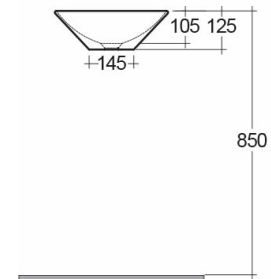

RAK-DAISY

Lavabo | Appoggio

RAK
CERAMICS

Scheda tecnica

Dimensioni: 380 x 125 mm

Peso: 4 Kg

Colore: bianco alpino

Forma: Rotonda

Codice Nome

LADA00001 DAISY WASH BASIN COUNTER TOP BOWL 38CM

Dimensions: All dimensions in mm. Tolerance of vitreous china & fireclay items: $\pm 5\%$ for below 200mm and $\pm 3\%$ for above 200mm; for all other items tolerance $\pm 1\%$. Note: Due to a continuing development program to improve design and performance, the manufacturer reserves all rights to vary specifications without prior information. Please note accessories are for photographic use only.