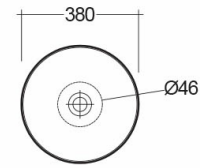

RAK-DAISY

Lavabo | Appoggio

RAK
CERAMICS

Scheda tecnica

Dimensioni: 380 x 125 mm

Peso: 4 Kg

Colore: bianco alpino

Forma: Rotonda

Codice Nome

LADA00001 DAISY WASH BASIN COUNTER TOP BOWL 38CM

Dimensions: All dimensions in mm. Tolerance of vitreous china & fireclay items: $\pm 5\%$ for below 200mm and $\pm 3\%$ for above 200mm; for all other items tolerance $\pm 1\%$. Note: Due to a continuing development program to improve design and performance, the manufacturer reserves all rights to vary specifications without prior information. Please note accessories are for photographic use only.