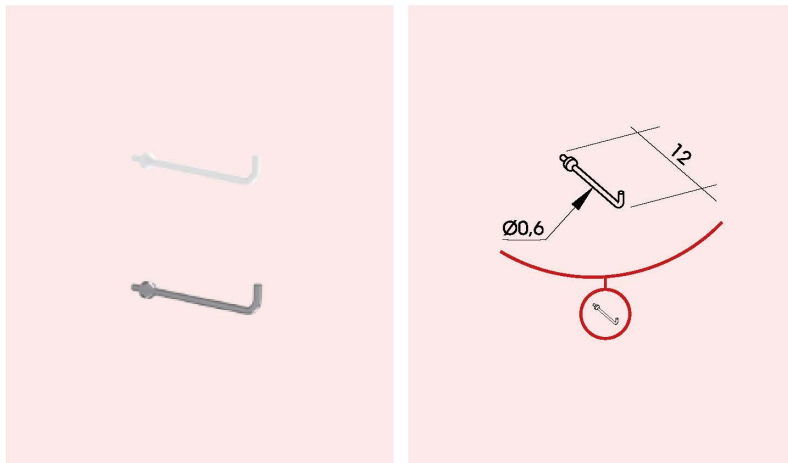

## PORTAROTOLO PER BARRA RIBALTABILE

Portarotolo in acciaio laccato a polvere epossidica oppure in acciaio inox lucido, da installare sulla barra ribaltabile.

## TOILET PAPER HOLDER FOR LIFT-UP TOILET SUPPORT

Steel toilet paper holder with powder coated finishing and polished stainless steel toilet paper holder. Accessory for the toilet support.

codice/code:	finitura/finish:
<b>EH-WA-PH-PCX</b>	laccata /powder coated
<b>EH-WA-PH-IXX</b>	lucida /polished