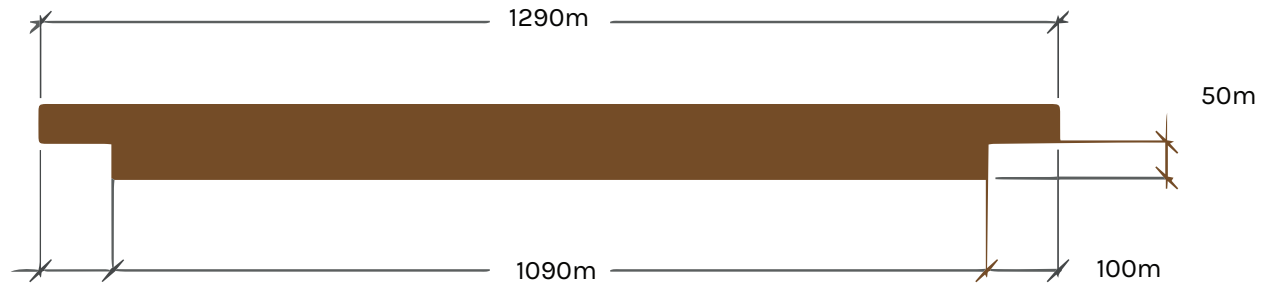

# POWER RACK SPEC SHEET

**LOWER  
CROSSMEMBER  
1 PIECE**

**INTERIOR  
BRACES  
2 PIECES**

## UPPER GUSSET 2 PIECES