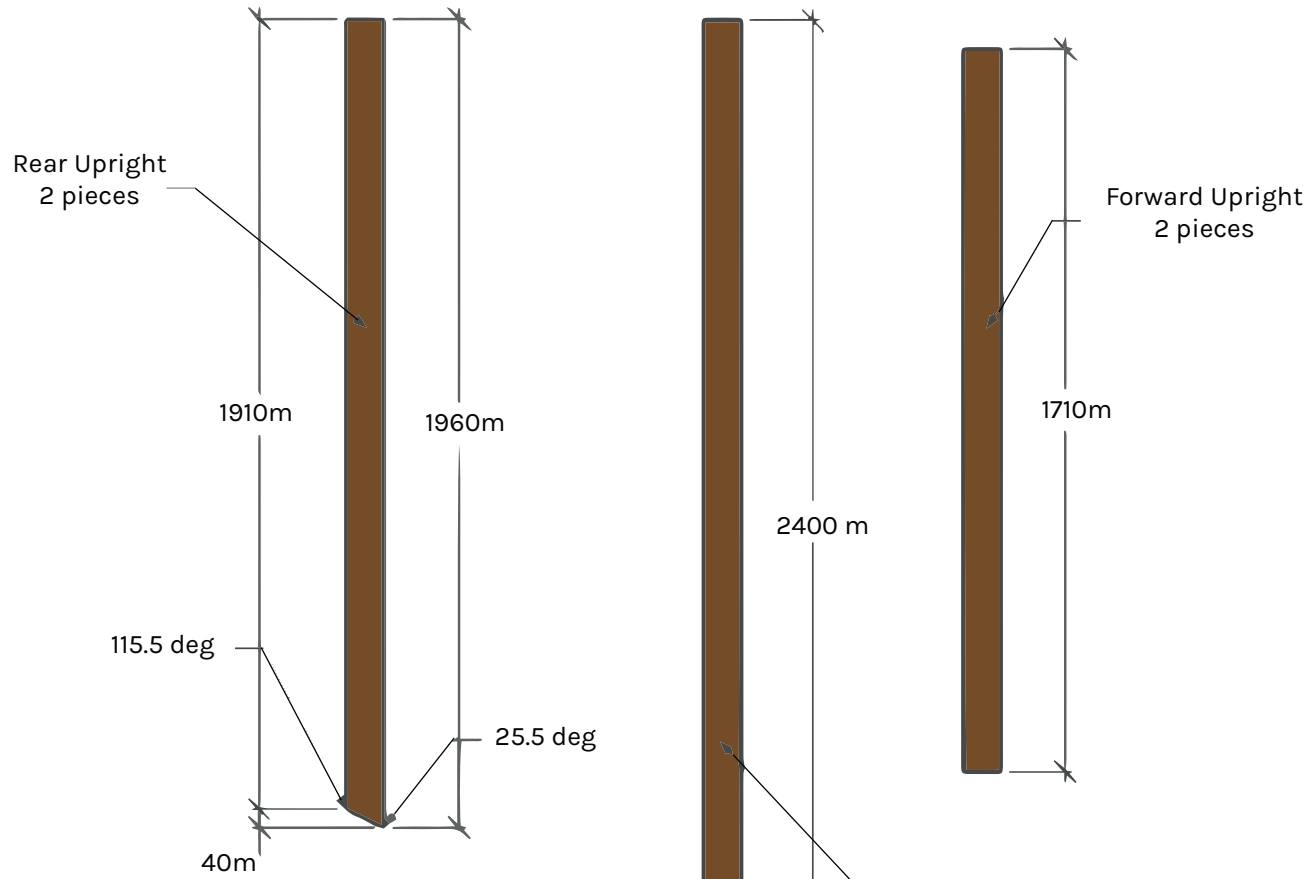

# POWER RACK SPEC SHEET

**LOWER  
CROSSMEMBER  
1 PIECE**

**INTERIOR  
BRACES  
2 PIECES**

## UPPER GUSSET 2 PIECES

## LOWER GUSSET 8 PIECES

# J-CUPS 4 PIECES