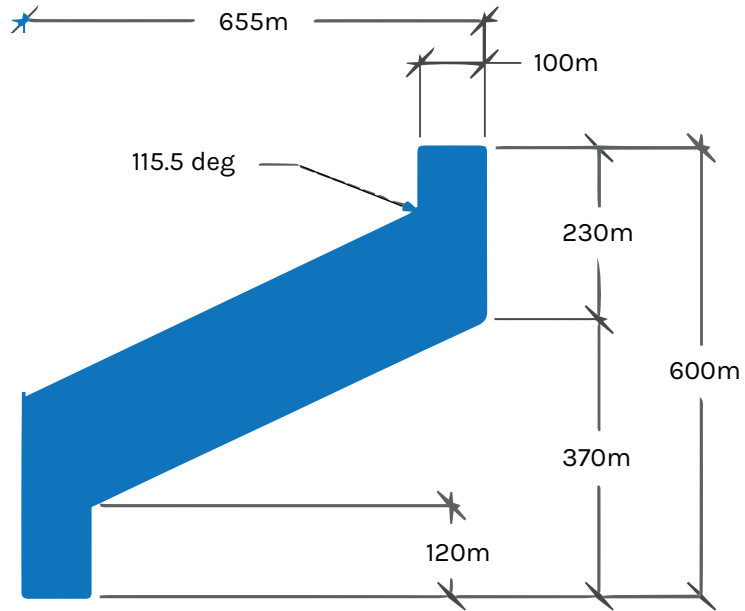

# POWER RACK SPEC SHEET

**LOWER  
CROSSMEMBER  
1 PIECE**

**INTERIOR  
BRACES  
2 PIECES**

## UPPER GUSSET 2 PIECES

## LOWER GUSSET 8 PIECES