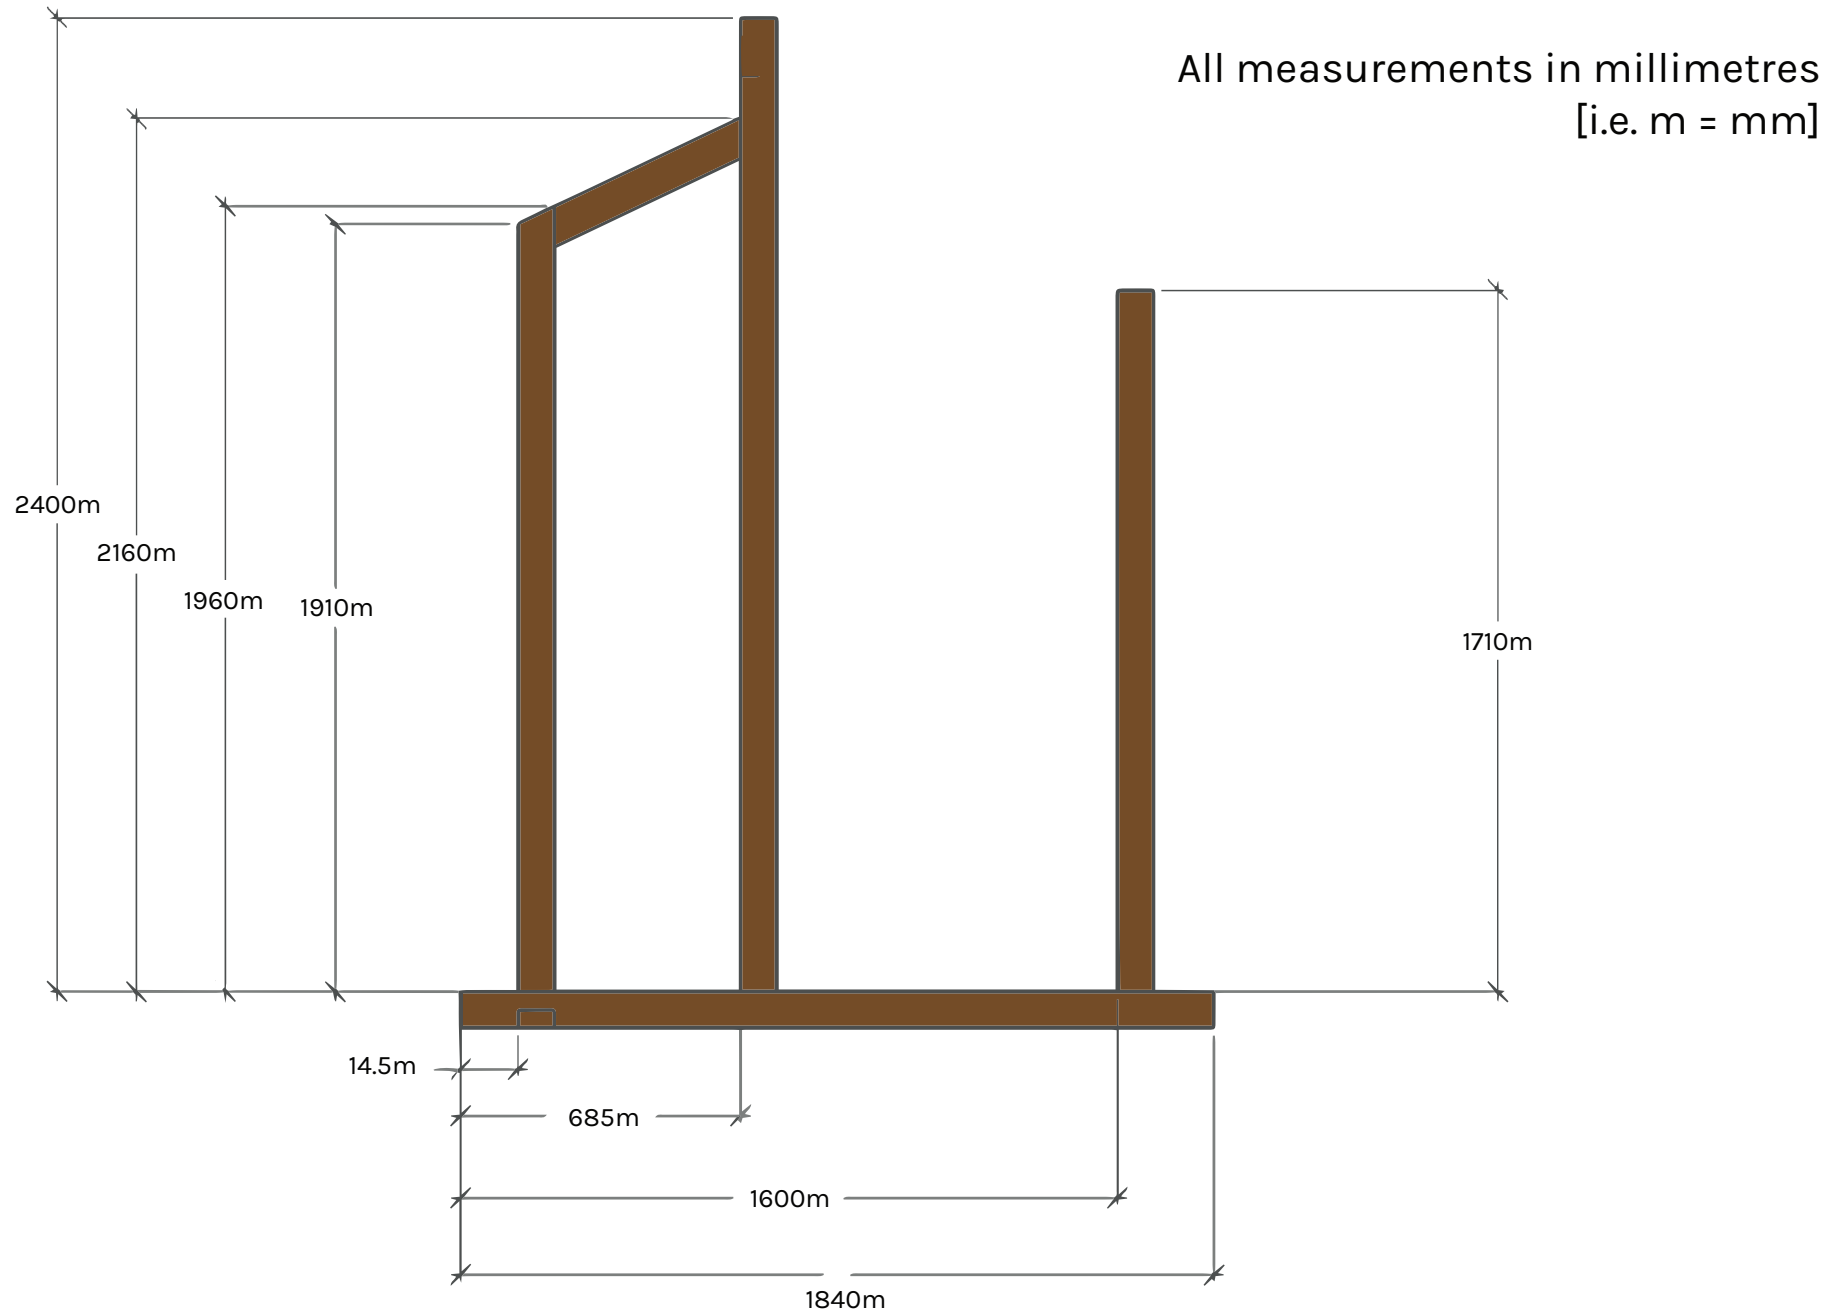

# POWER RACK SPEC SHEET

**LOWER  
CROSSMEMBER  
1 PIECE**

**INTERIOR  
BRACES  
2 PIECES**

## UPPER GUSSET 2 PIECES

## LOWER GUSSET 8 PIECES