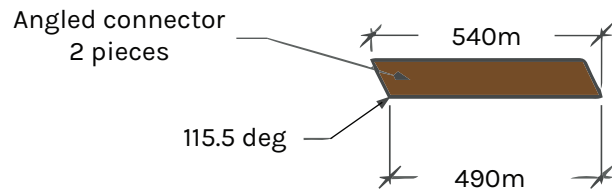

# POWER RACK SPEC SHEET

**LOWER  
CROSSMEMBER  
1 PIECE**

**INTERIOR  
BRACES  
2 PIECES**

## UPPER GUSSET 2 PIECES