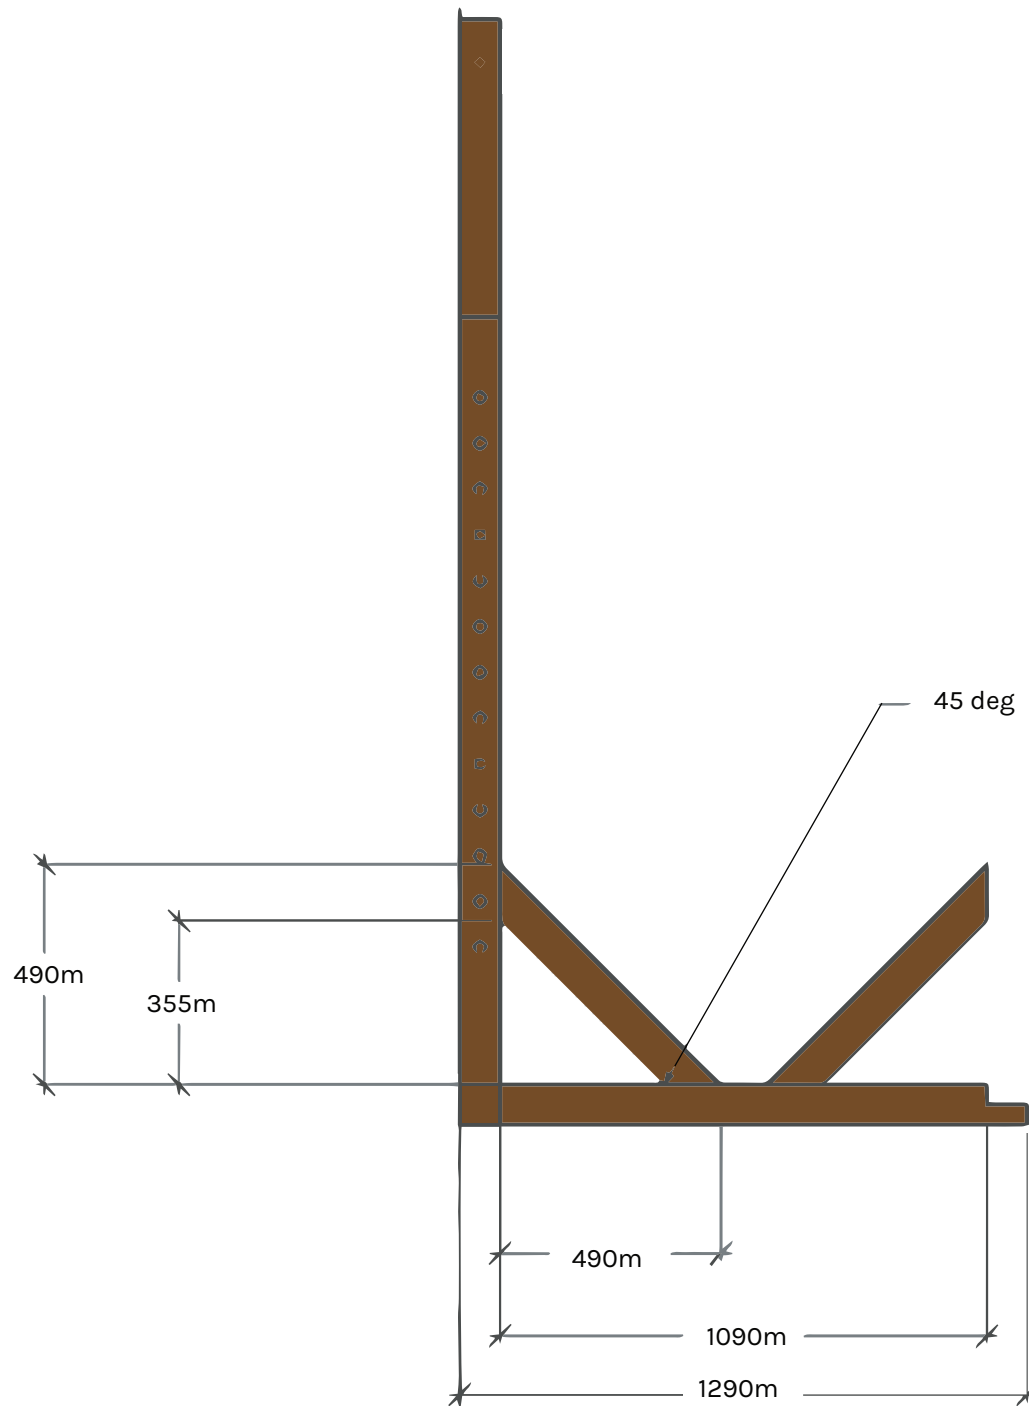

# POWER RACK SPEC SHEET

**LOWER  
CROSSMEMBER  
1 PIECE**

**INTERIOR  
BRACES  
2 PIECES**

## UPPER GUSSET 2 PIECES

## LOWER GUSSET 8 PIECES

# DIPS STATION BRACKETS 4 PIECES