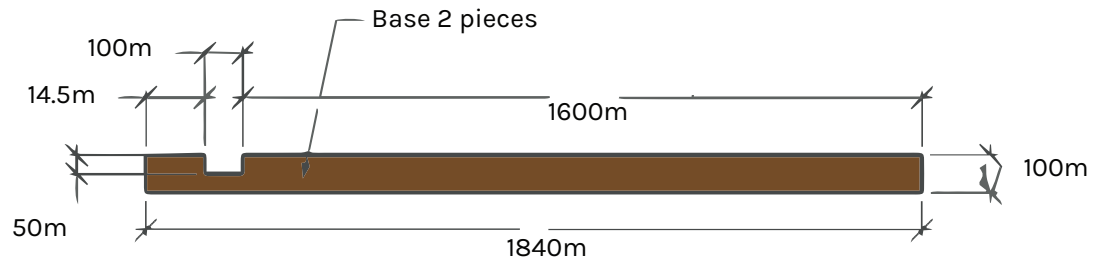

# POWER RACK SPEC SHEET

**LOWER  
CROSSMEMBER  
1 PIECE**

**INTERIOR  
BRACES  
2 PIECES**

## UPPER GUSSET 2 PIECES