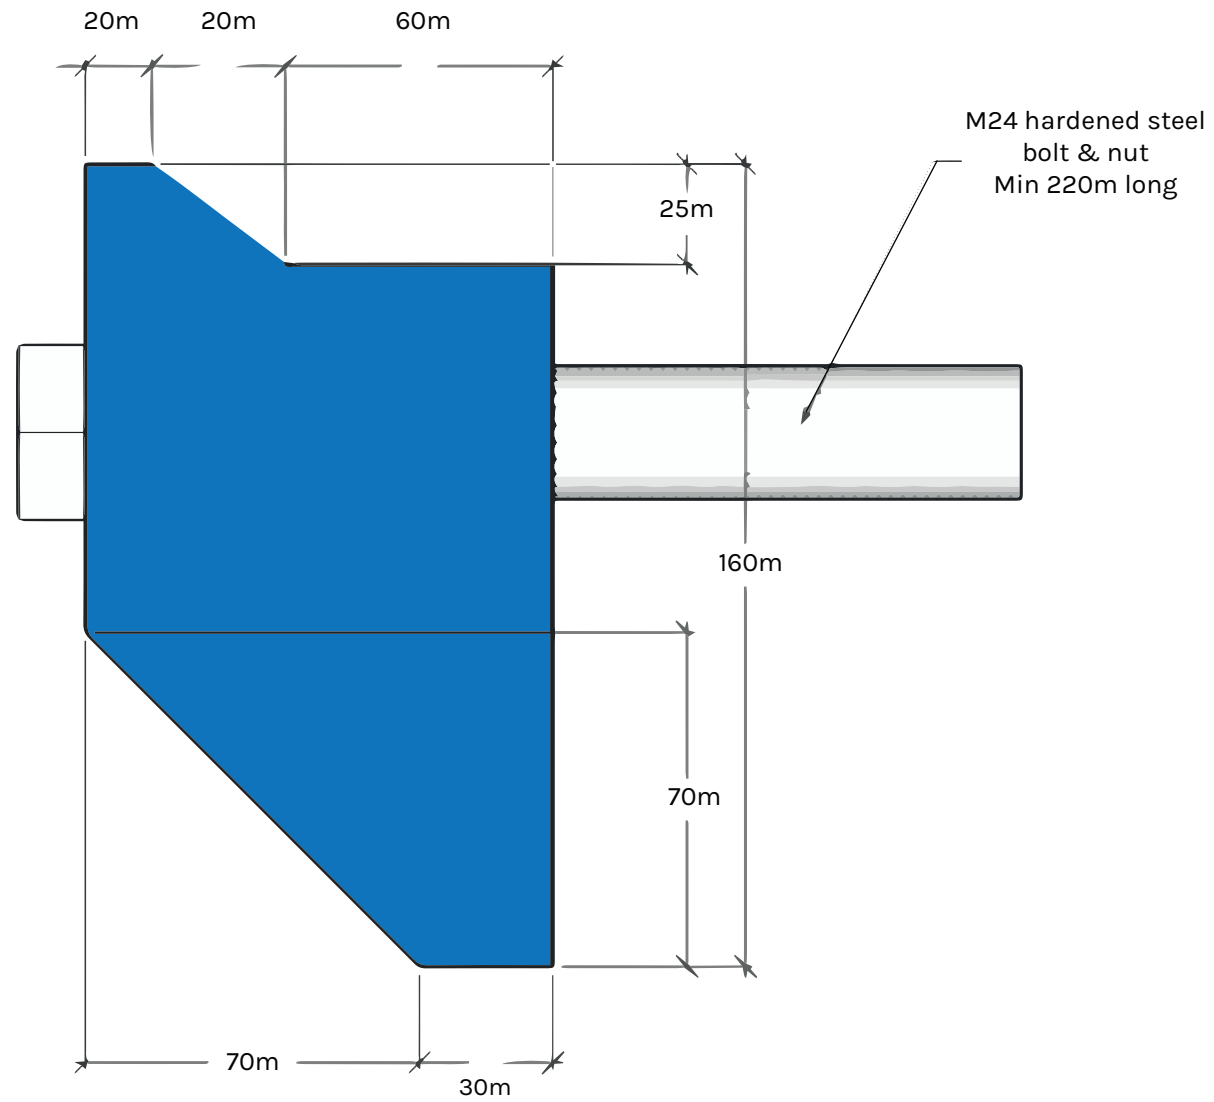

J-CUPS 4 PIECES