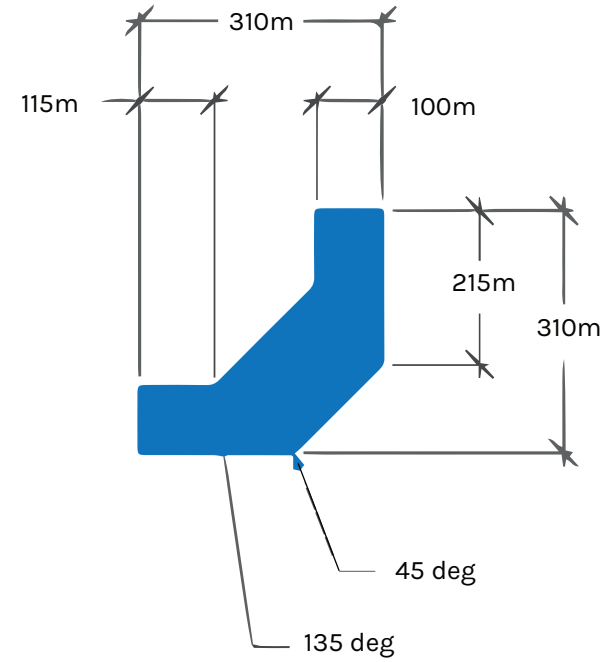

# POWER RACK SPEC SHEET

**LOWER  
CROSSMEMBER  
1 PIECE**

**INTERIOR  
BRACES  
2 PIECES**

## UPPER GUSSET 2 PIECES

## LOWER GUSSET 8 PIECES

# J-CUPS 4 PIECES