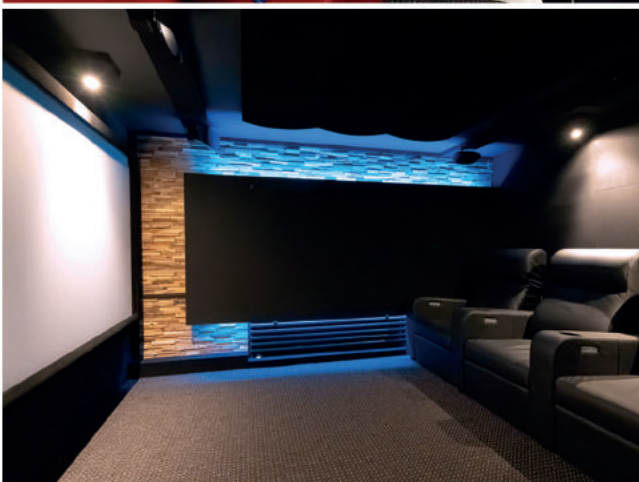

Autorisierter MAG Audio Händler

Wir erfüllen Ihre Träume!

Als herstellerunabhängiger Dienstleister rund um die Themen Heimkinobau und Raumakustik beraten und betreuen wir Sie bei der Verwirklichung Ihrer Heimkinoträume. Ganz gleich, ob Sie eine Optimierung Ihrer vorhandenen Räumlichkeiten wünschen oder einen Neubau realisieren wollen - bei uns sind Sie im Rahmen Ihres Budgets in guten Händen.

Unsere individuell auf Ihre Wünsche und Ziele abgestimmte Planung erspart Ihnen nicht nur Zeit, Geld und Nerven - sie hilft Ihnen auch bei der optischen Visualisierung Ihres zukünftigen Heimkinos. Schritt für Schritt zum Traum zuhause - mit unserer Hilfe und unserem KnowHow!

Nehmen Sie mit uns Kontakt auf.
Wir freuen uns darauf, auch Ihre Heimkino-Träume erfüllen zu dürfen.

Wir freuen uns auf Sie:

Heimkinobau GmbH Steubenstraße 25 75172 Pforzheim Tel: +49 (0)70824109060 Mail: kontakt@heimkinobau.de