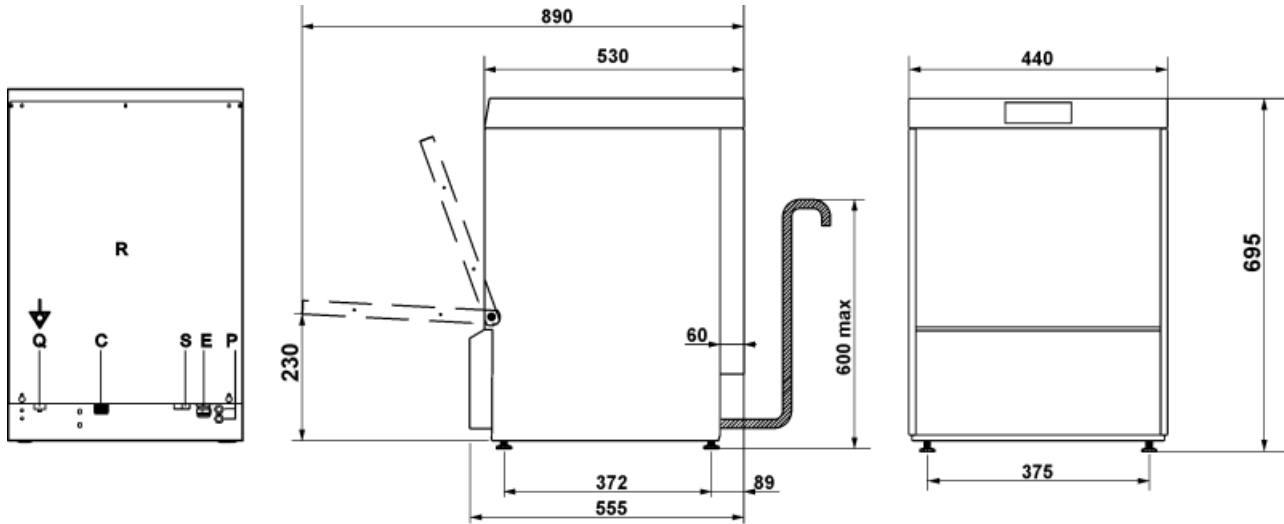

Accessories Included

Cutlery basket
Flat basket

1x PHOOS01
2x PB40G01

Water supply hose
Drain hose

Yes - 1,5m
Yes - 2m

R	Pannello retro	Lower back panel
Q	Morsetto equipotenziale	Earth terminal
C	Tubo di carico	Filler hose
S	Tubo di scarico	Drain hose
P	Tubi pompe peristaltiche	Peristaltic hoses
E	Cavo alimentazione elettrica	Electricity supply cable