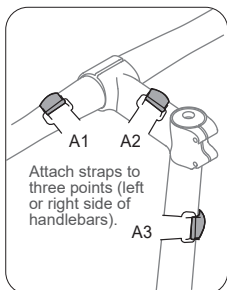

# Bottle-Phone Holder

**Strap-on handlebar bag for drink containers and phone.**

- Carries a range of bottles or lidded cups
- Sleeve for phone or other items
- Insulated
- Ideal for outdoor or indoor cycling
- E-bike compatible
- Easy to install

**Features** Stable 3-point attachment and drawstring keep containers secure, Insulation keeps drinks cool or warm, Mounts on left or right side of handlebars, Mesh sleeve for phone or other items, Drainage vent, Non-slip, non-scratch attachment straps.

Max. Bottle Dia: 80 mm.

Max. Phone Size: H: 165 mm (6.5") W: 83 mm (3.3") D: 10 mm (0.4").