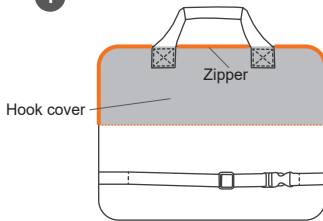

Rear view

Use on left side of bicycle.

Compatible with most frame-mounted touring carriers with a rail diameter of 9 – 12 mm.

Bag Use Note: Illustrations show rear view of bag.

1

Unzip hook cover. Expose hanging hooks by folding cover (including carry strap) into itself.

2

Mount bag on left side of bike by seating hooks securely on carrier rail. Note: Bag is meant to have an angled position.

3

Undo Velcro strap behind carrier rail. Pull it up and over carrier rail, and fasten again tightly.

4

Undo buckle strap, and wrap around lower section of carrier legs. For best results, wrap around three legs (see A). If this is not possible, wrap around one or two legs (see B).

Carriers shown are for illustration only, and may not look the same as your carrier.