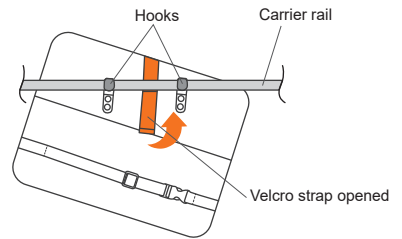

Rear view

Use on left side of bicycle.

Compatible with most frame-mounted touring carriers with a rail diameter of 9 – 12 mm.

Bag Use Note: Illustrations show rear view of bag.

1

Unzip hook cover. Expose hanging hooks by folding cover (including carry strap) into itself.

2

Mount bag on left side of bike by seating hooks securely on carrier rail. Note: Bag is meant to have an angled position.

3

Undo Velcro strap behind carrier rail. Pull it up and over carrier rail, and fasten again tightly.

4

Undo buckle strap, and wrap around lower section of carrier legs. For best results, wrap around three legs (see A). If this is not possible, wrap around one or two legs (see B).

Carriers shown are for illustration only, and may not look the same as your carrier.

4. Ensure there are no straps or other items protruding from bag.

5. DANGER—bag should NOT make contact with rear wheel. To check this, attach bag, and shake bike vigorously. Repeat this with bag fully packed. If any part of bag touches wheel, you may need to reconsider your carrier setup. Consult a bicycle shop for advice.