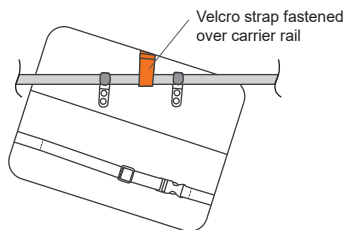

Rear view

Use on left side of bicycle.

Compatible with most frame-mounted touring carriers with a rail diameter of 9 – 12 mm.

Bag Use Note: Illustrations show rear view of bag.

1

Unzip hook cover. Expose hanging hooks by folding cover (including carry strap) into itself.

2

Mount bag on left side of bike by seating hooks securely on carrier rail. Note: Bag is meant to have an angled position.

3

Undo Velcro strap behind carrier rail. Pull it up and over carrier rail, and fasten again tightly.