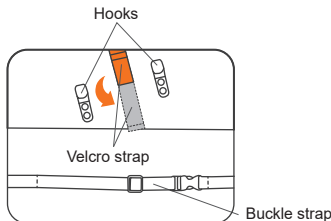

Rear view

Use on left side of bicycle.

Compatible with most frame-mounted touring carriers with a rail diameter of 9 – 12 mm.

Bag Use Note: Illustrations show rear view of bag.

1

Unzip hook cover. Expose hanging hooks by folding cover (including carry strap) into itself.

2

Mount bag on left side of bike by seating hooks securely on carrier rail. Note: Bag is meant to have an angled position.

3

Undo Velcro strap behind carrier rail. Pull it up and over carrier rail, and fasten again tightly.

4

Undo buckle strap, and wrap around lower section of carrier legs. For best results, wrap around three legs (see A). If this is not possible, wrap around one or two legs (see B).

Carriers shown are for illustration only, and may not look the same as your carrier.

4. Ensure there are no straps or other items protruding from bag.

5. DANGER—bag should NOT make contact with rear wheel. To check this, attach bag, and shake bike vigorously. Repeat this with bag fully packed. If any part of bag touches wheel, you may need to reconsider your carrier setup. Consult a bicycle shop for advice.