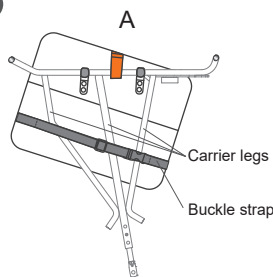

Rear view

Use on left side of bicycle.

Compatible with most frame-mounted touring carriers with a rail diameter of 9 – 12 mm.

Bag Use Note: Illustrations show rear view of bag.

1

Unzip hook cover. Expose hanging hooks by folding cover (including carry strap) into itself.

2

Mount bag on left side of bike by seating hooks securely on carrier rail. Note: Bag is meant to have an angled position.

3

Undo Velcro strap behind carrier rail. Pull it up and over carrier rail, and fasten again tightly.

4

Undo buckle strap, and wrap around lower section of carrier legs. For best results, wrap around three legs (see A). If this is not possible, wrap around one or two legs (see B).

Carriers shown are for illustration only, and may not look the same as your carrier.

4. Ensure there are no straps or other items protruding from bag.

5. DANGER—bag should NOT make contact with rear wheel. To check this, attach bag, and shake bike vigorously. Repeat this with bag fully packed. If any part of bag touches wheel, you may need to reconsider your carrier setup. Consult a bicycle shop for advice.