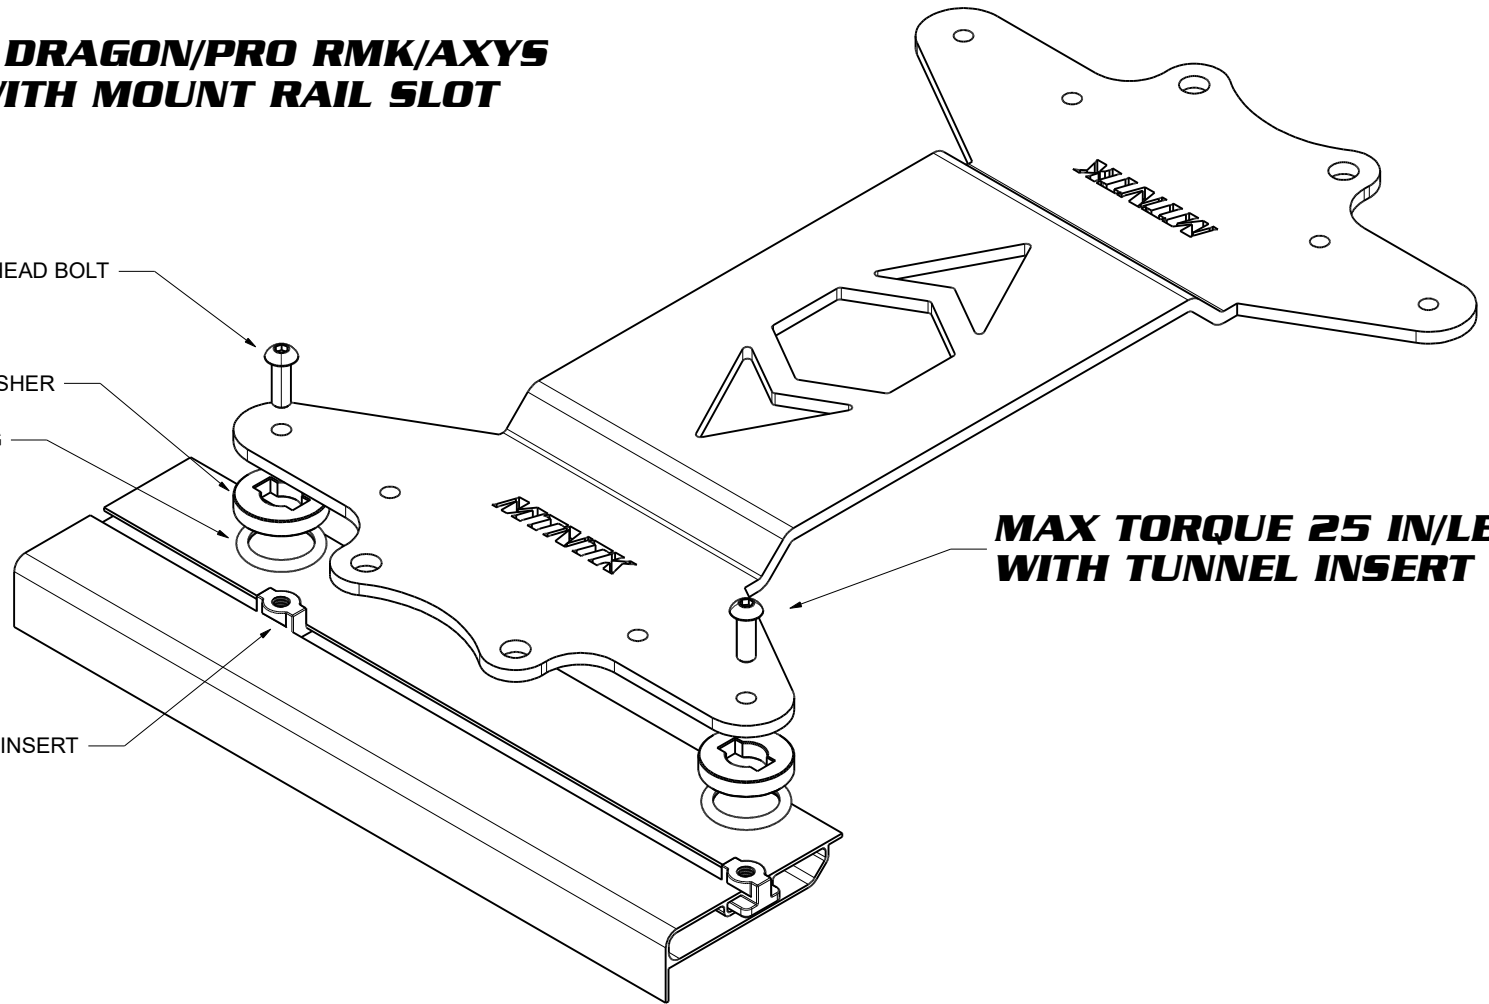

**POLARIS DRAGON/PRO RMK/AXYS
STYLE WITH MOUNT RAIL SLOT**

1/4-20 BUTTON HEAD BOLT

KEYED WASHER

RUBBER RING

TUNNEL INSERT

**MAX TORQUE 25 IN/LBS
WITH TUNNEL INSERT**